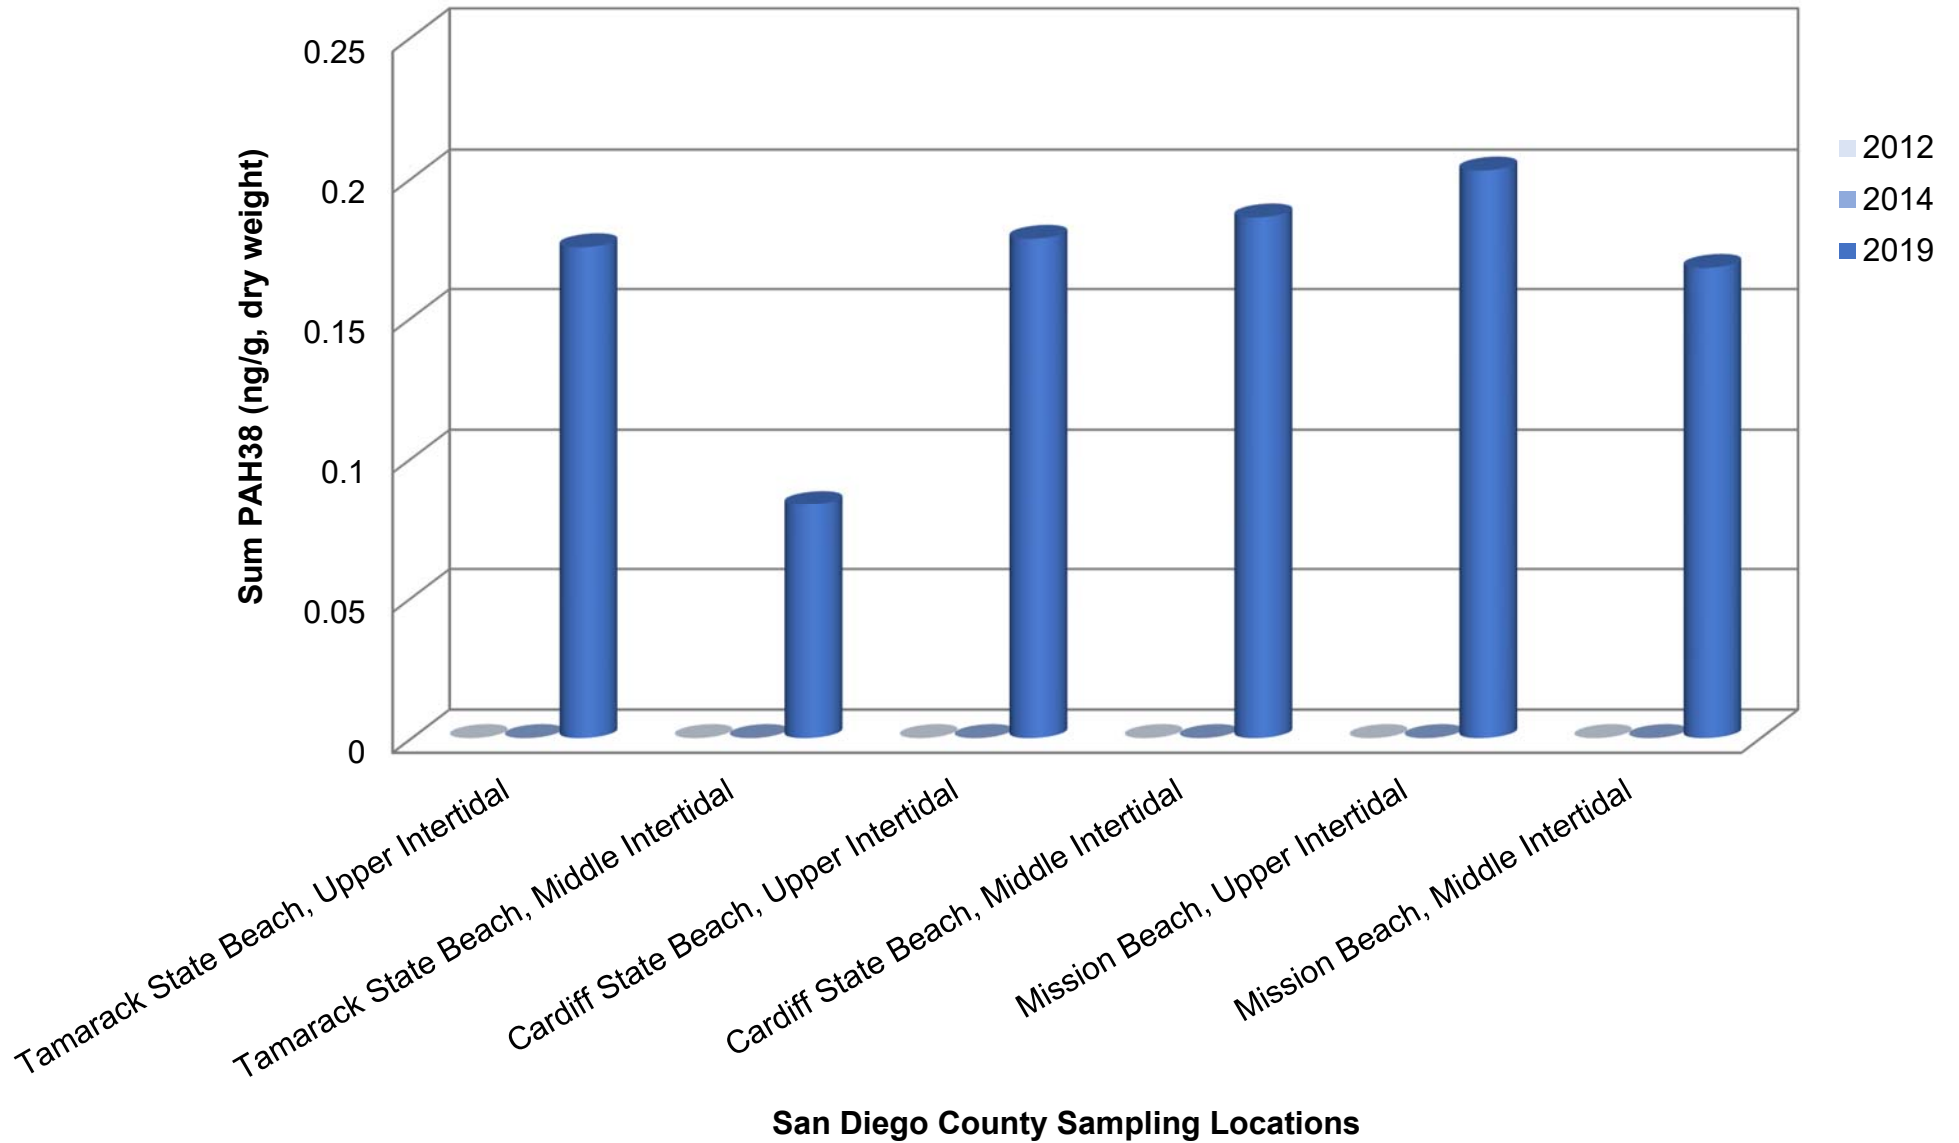

Ephemeral and Ambient Data Collection Sediment San Diego, CA

Ephemeral and Ambient Data Collection Sediment San Diego, CA