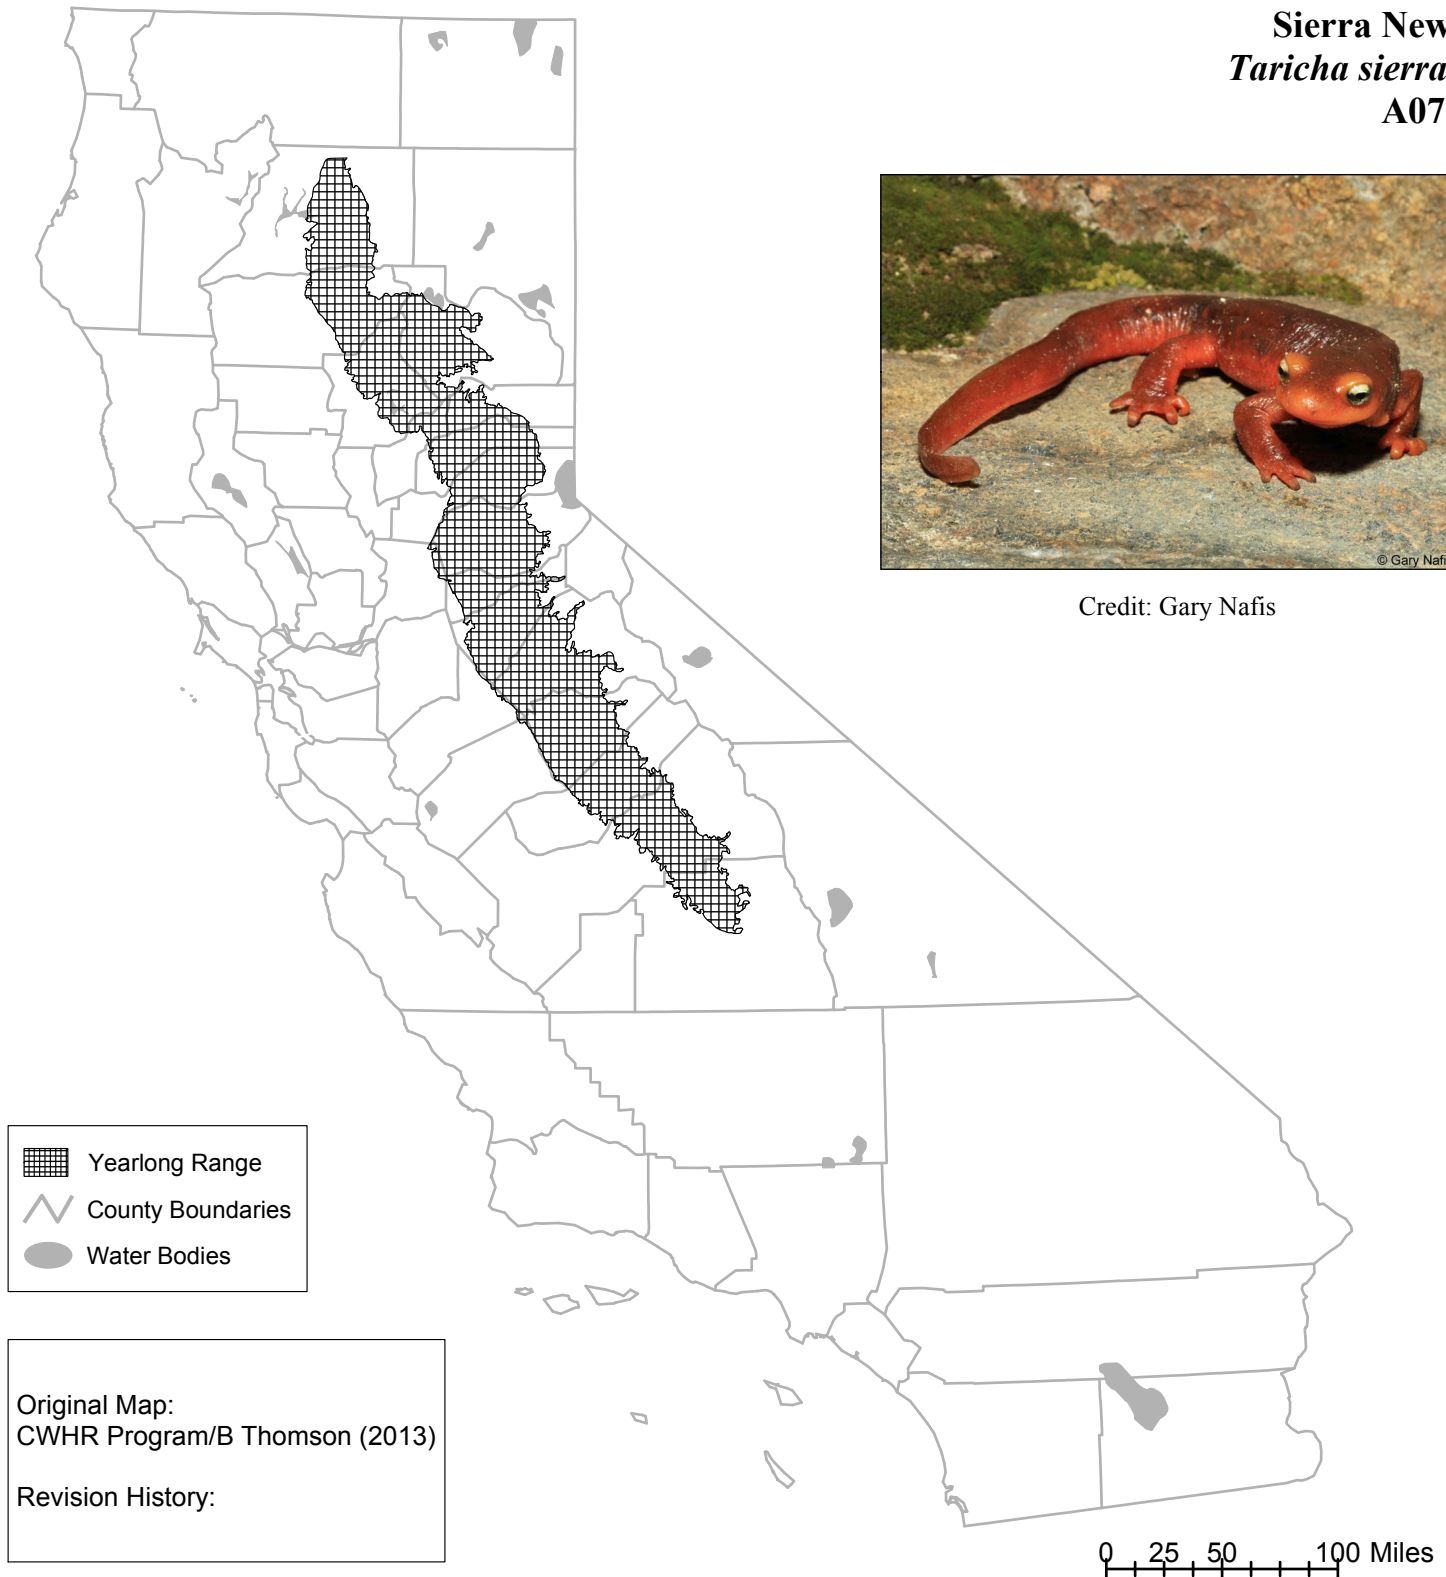

California Wildlife Habitat Relationships System

California Department of Fish and Wildlife

California Interagency Wildlife Task Group

Sierra Newt *Taricha sierrae* A075

Credit: Gary Nafis

Range maps are based on available occurrence data and professional knowledge. They represent current, but not historic or potential, range. Unless otherwise noted above, maps were originally published in Zeiner, D.C., W.F. Laudenslayer, Jr., K.E. Mayer, and M. White, eds. 1988-1990. California's Wildlife. Vol. I-III. California Depart. of Fish and Game, Sacramento, California. Updates are noted in maps that have been added or edited since original publication.