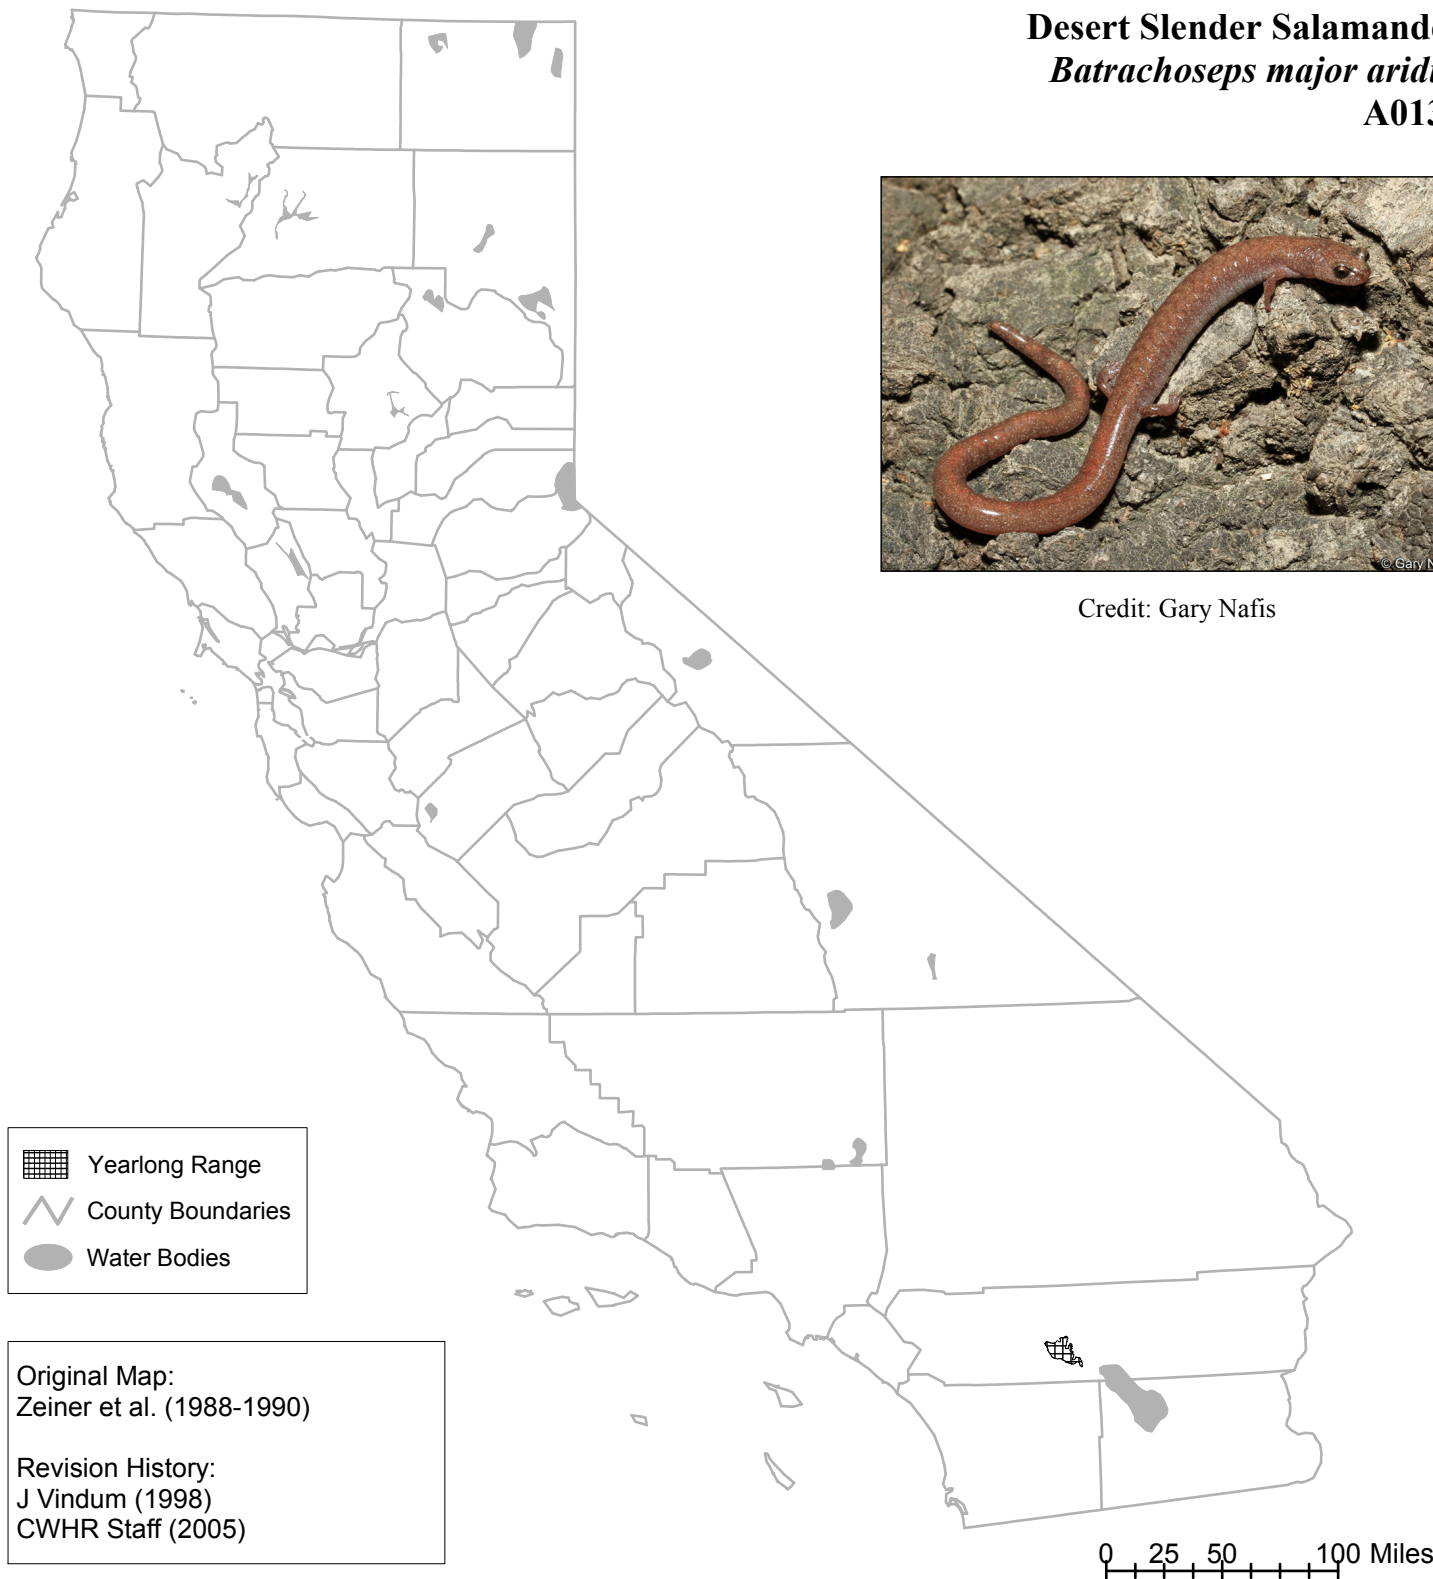

California Wildlife Habitat Relationships System

California Department of Fish and Wildlife

California Interagency Wildlife Task Group

Desert Slender Salamander *Batrachoseps major aridus* A013a

Credit: Gary Nafis

Range maps are based on available occurrence data and professional knowledge. They represent current, but not historic or potential, range. Unless otherwise noted above, maps were originally published in Zeiner, D.C., W.F. Laudenslayer, Jr., K.E. Mayer, and M. White, eds. 1988-1990. California's Wildlife. Vol. I-III. California Depart. of Fish and Game, Sacramento, California. Updates are noted in maps that have been added or edited since original publication.