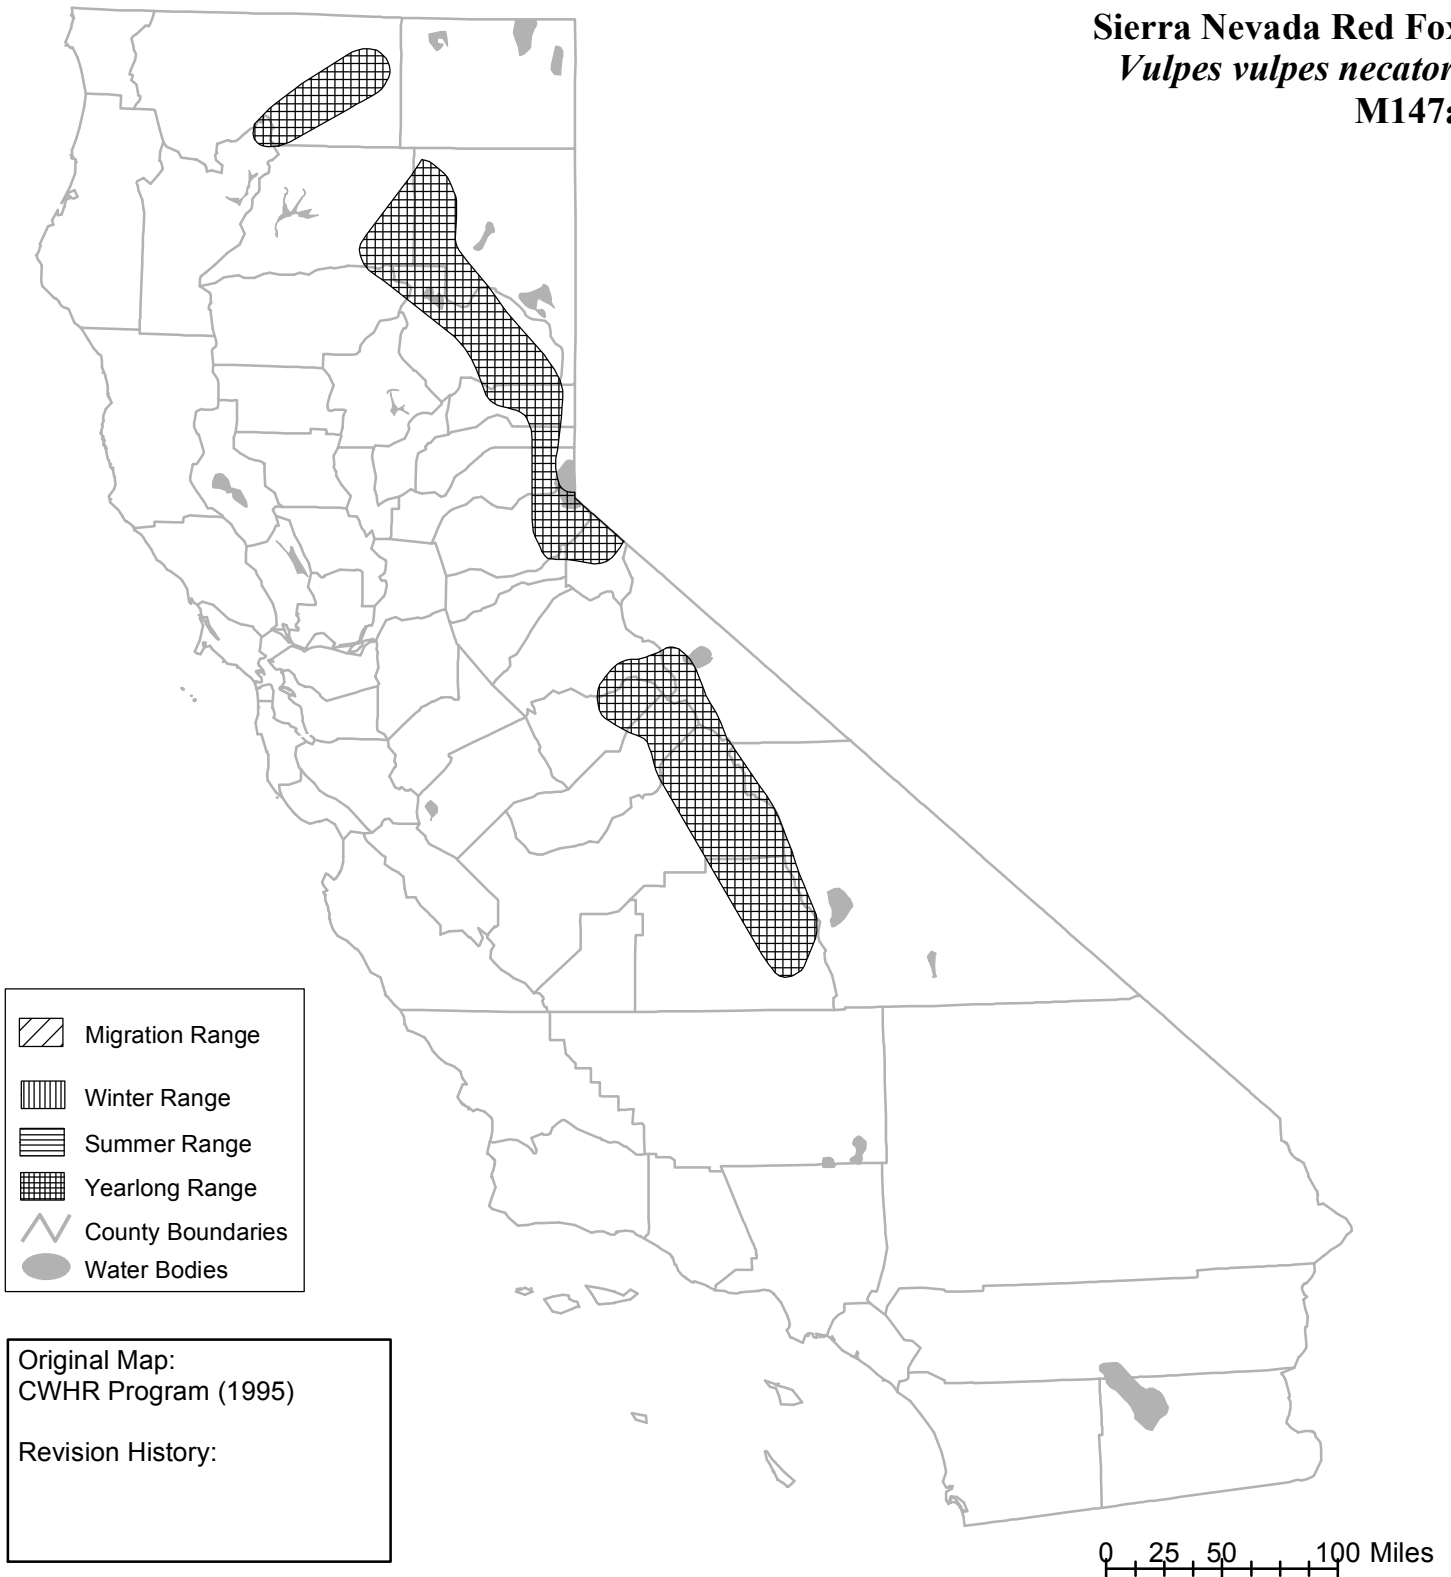

# California Wildlife Habitat Relationships System

California Department of Fish and Game

California Interagency Wildlife Task Group

**Sierra Nevada Red Fox**  
*Vulpes vulpes necator*  
**M147a**

Range maps are based on available occurrence data and professional knowledge. They represent current, but not historic or potential, range. Unless otherwise noted above, maps were originally published in Zeiner, D.C., W.F. Laudenslayer, Jr., K.E. Mayer, and M. White, eds. 1988-1990. California's Wildlife. Vol. I-III. California Depart. of Fish and Game, Sacramento, California. Updates are noted in maps that have been added or edited since original publication.