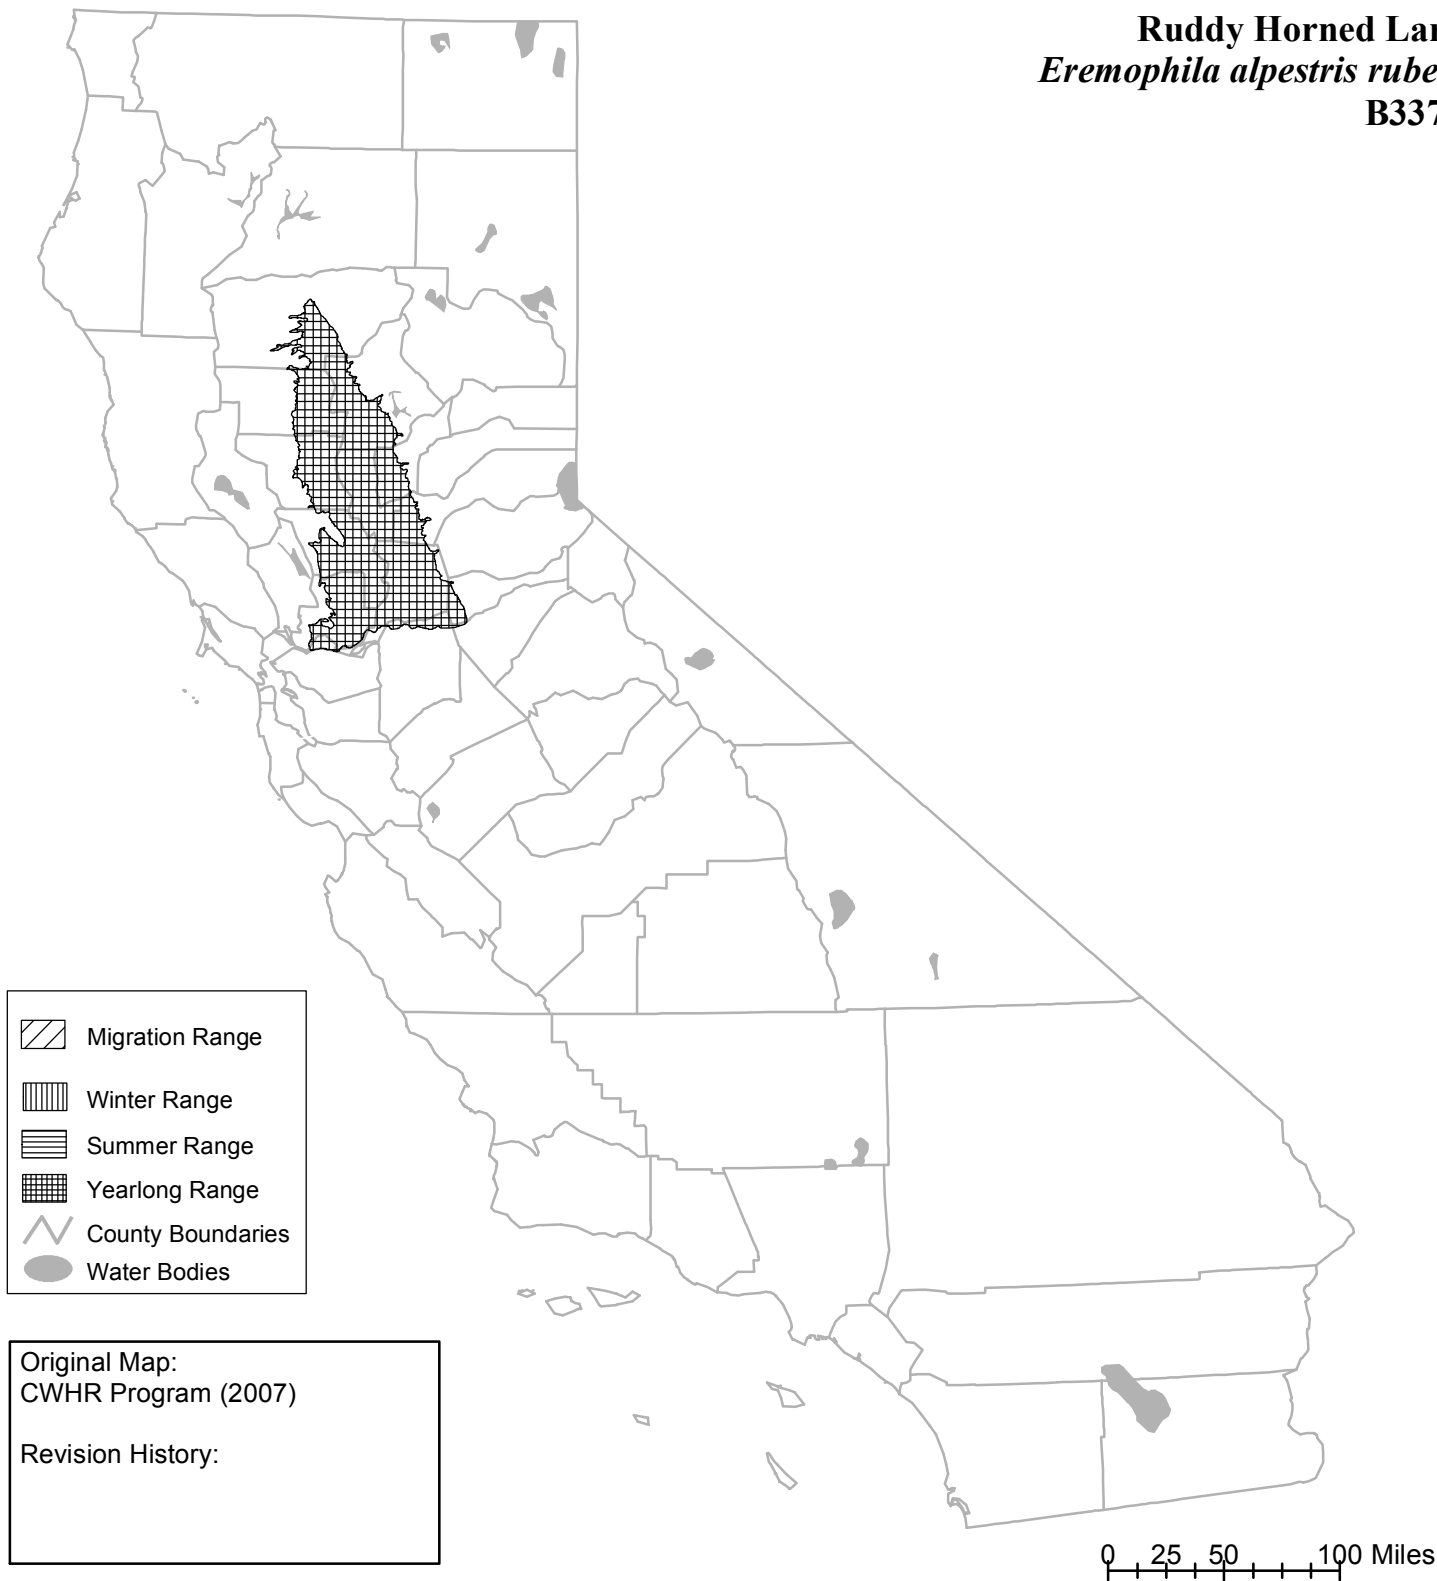

California Wildlife Habitat Relationships System

California Department of Fish and Game

California Interagency Wildlife Task Group

Ruddy Horned Lark *Eremophila alpestris rubea* B337b

Range maps are based on available occurrence data and professional knowledge. They represent current, but not historic or potential, range. Unless otherwise noted above, maps were originally published in Zeiner, D.C., W.F. Laudenslayer, Jr., K.E. Mayer, and M. White, eds. 1988-1990. California's Wildlife. Vol. I-III. California Depart. of Fish and Game, Sacramento, California. Updates are noted in maps that have been added or edited since original publication.