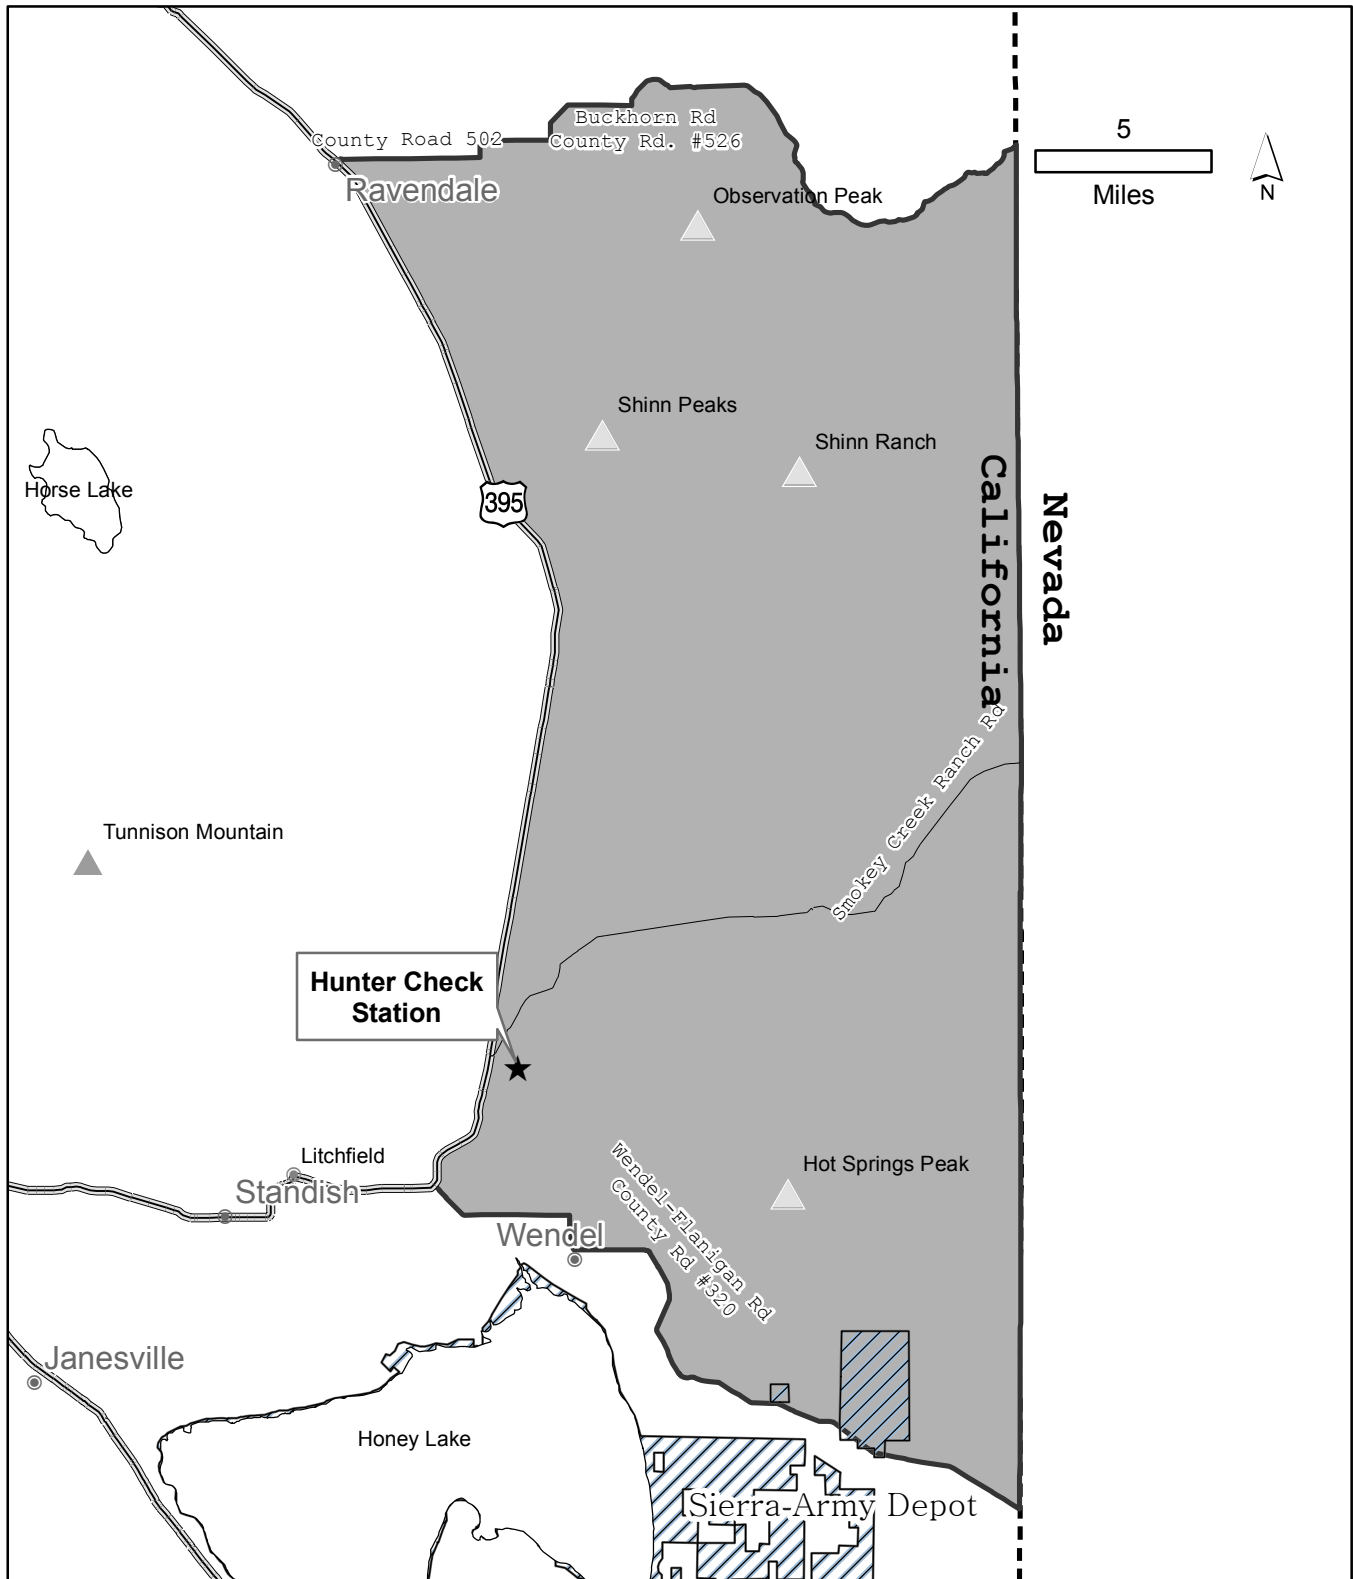

SAGE GROUSE HUNTING ZONE EAST LASSEN ZONE

BY PERMIT ONLY: PERMIT MUST BE IN POSSESSION

This map should serve only as a guide to the general locations for sage grouse hunting zones. Detailed legal descriptions of sage grouse hunting zones and hunt zone boundaries are provided on the reverse side of this map and in Section 300-(a)(1)(D) &(2)(D) of "California Hunting Regulations for Resident and Migratory Upland Game Birds".