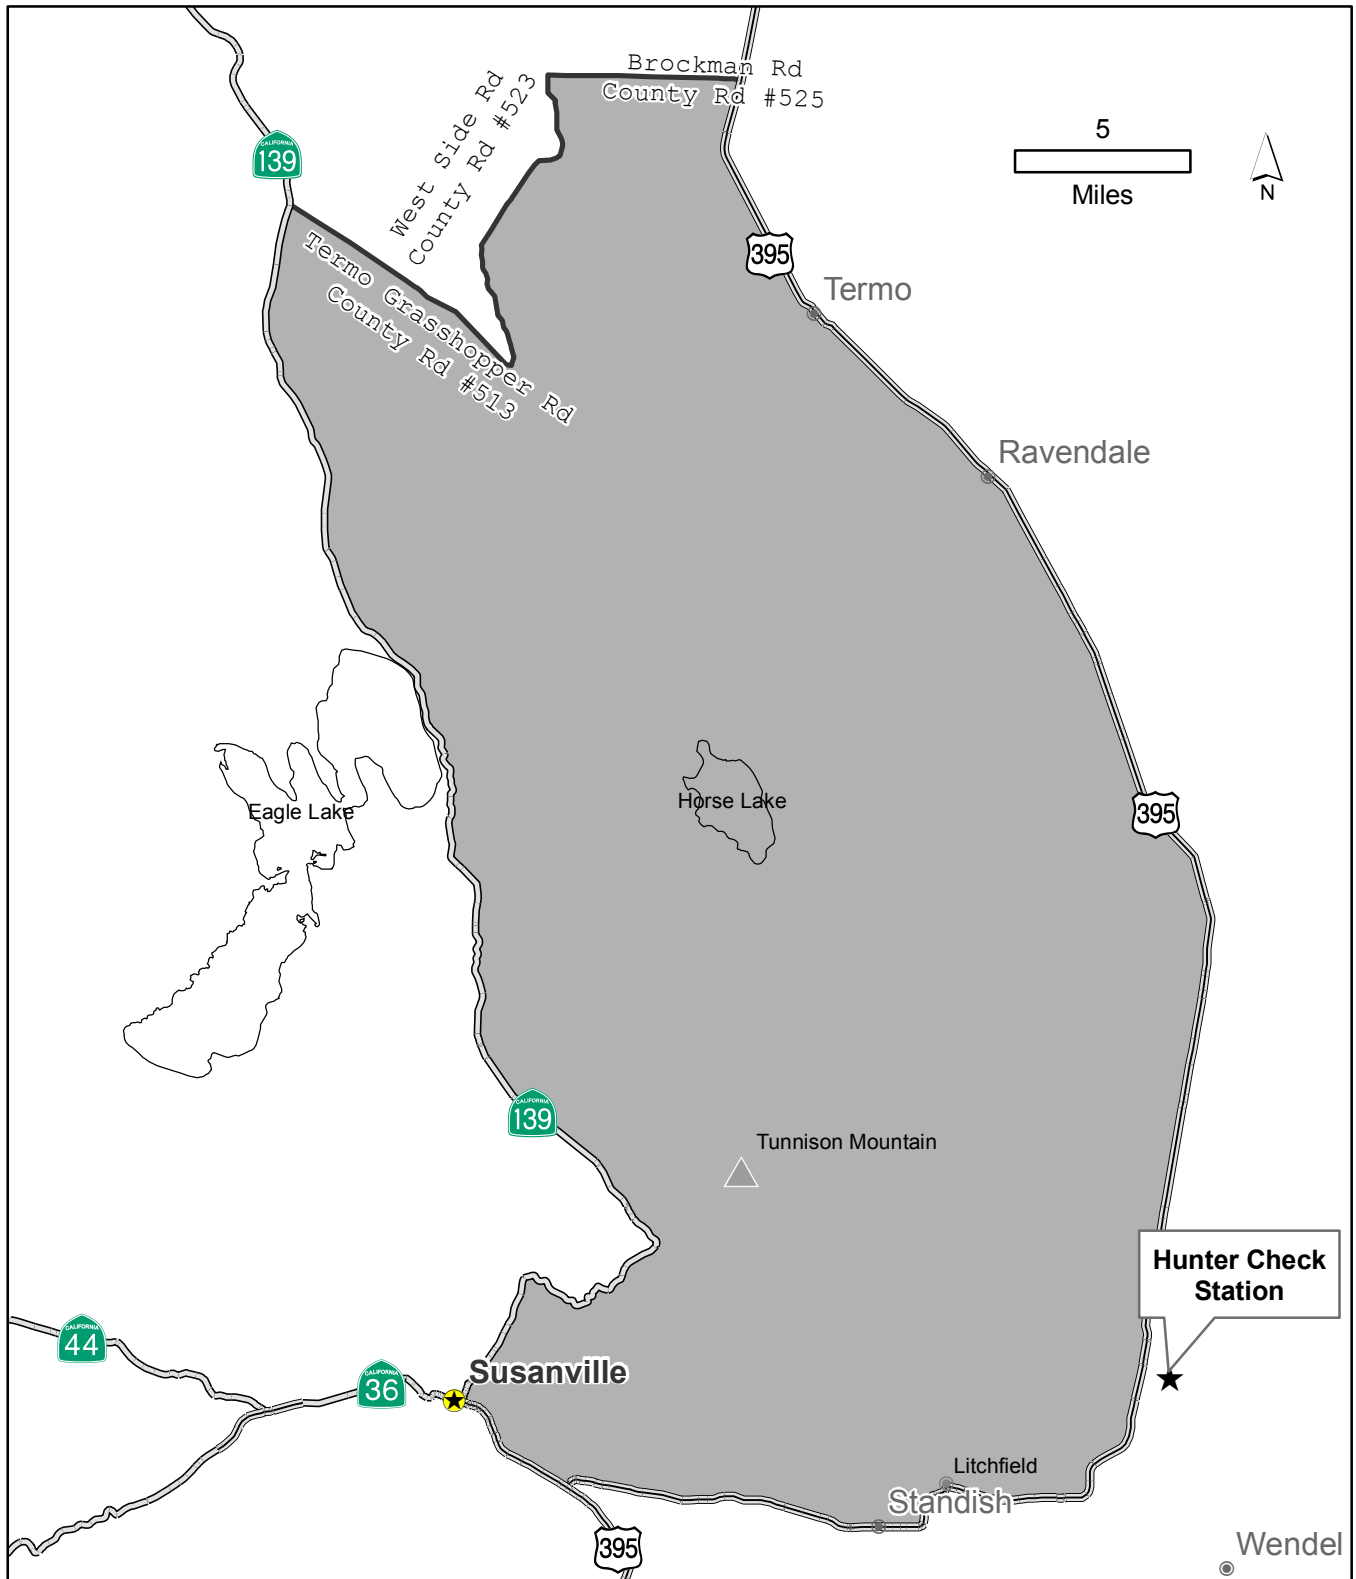

SAGE GROUSE HUNTING ZONE CENTRAL LASSEN ZONE

BY PERMIT ONLY: PERMIT MUST BE IN POSSESSION

This map should serve only as a guide to the general locations for sage grouse hunting zones. Detailed legal descriptions of sage grouse hunting zones and hunt zone boundaries are provided on the reverse side of this map and in Section 300-(a)(1)(D) &(2)(D) of "California Hunting Regulations for Resident and Migratory Upland Game Birds".