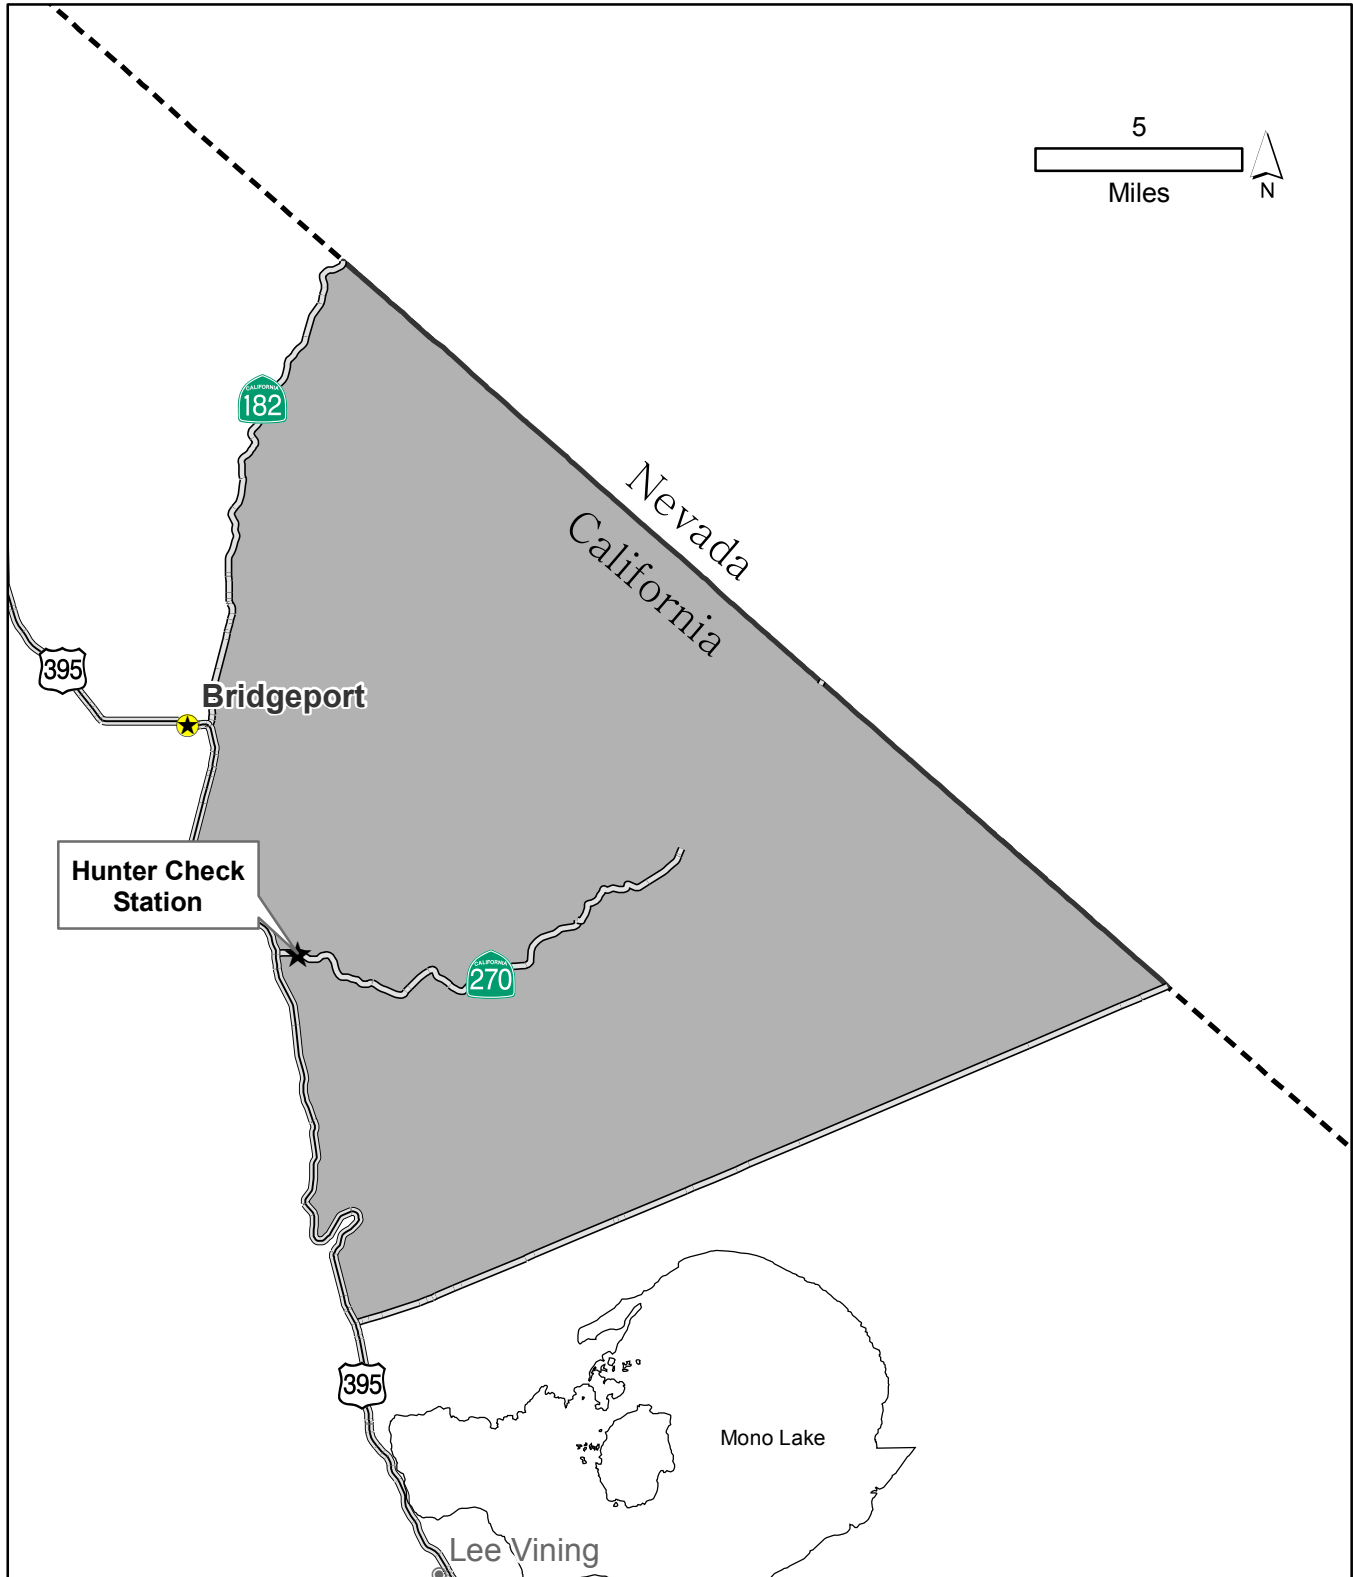

SAGE GROUSE HUNTING ZONE NORTH MONO ZONE

BY PERMIT ONLY: PERMIT MUST BE IN POSSESSION

This map should serve only as a guide to the general locations for sage grouse hunting zones. Detailed legal descriptions of sage grouse hunting zones and hunt zone boundaries are provided on the reverse side of this map and in Section 300-(a)(1)(D) &(2)(D) of "California Hunting Regulations for Resident and Migratory Upland Game Birds".