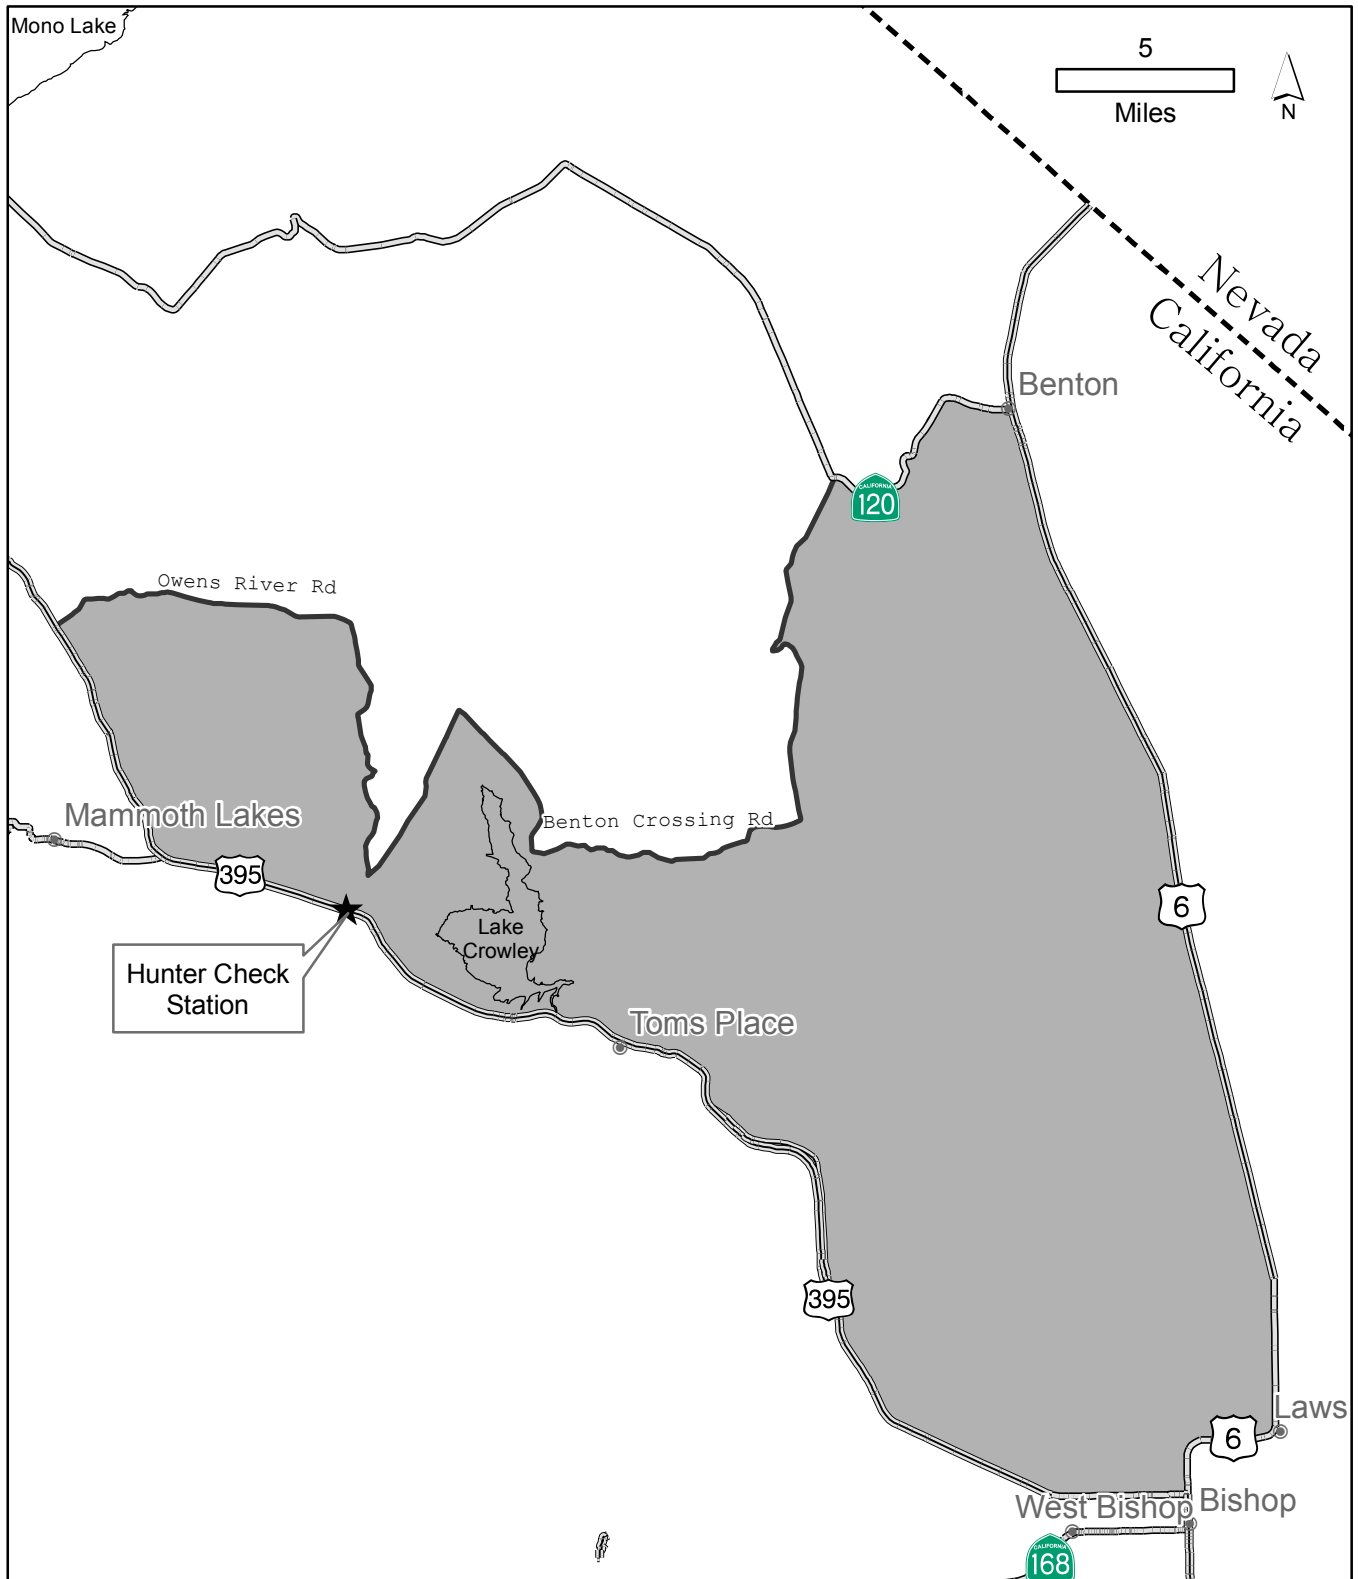

# SAGE GROUSE HUNTING ZONE SOUTH MONO AND INYO ZONE

BY PERMIT ONLY: PERMIT MUST BE IN POSSESSION

This map should serve only as a guide to the general locations for sage grouse hunting zones. Detailed legal descriptions of sage grouse hunting zones and hunt zone boundaries are provided on the reverse side of this map and in Section 300-(a)(1)(D) &(2)(D) of "California Hunting Regulations for Resident and Migratory Upland Game Birds".