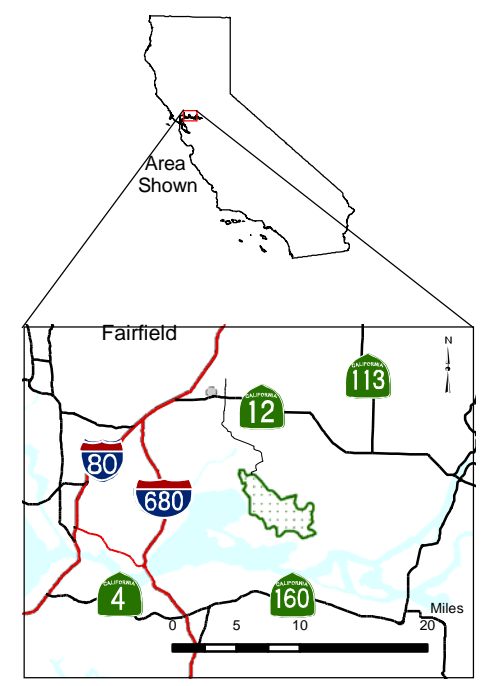

Note: Hunt boundary shown is an approximation. Hunters are responsible for knowing the exact boundary locations as described within Section 364, Title 14, Calif. Code of Regs.

GRIZZLY ISLAND

Tule Elk Hunt Zone

GRIZZLY ISLAND

Tule Elk

HUNT ZONE

- CA Fish and Game Property
 - Hunt Zone *
 - Water Body
 - Levee Trails
 - Main Road
- * Note:
Private land is not open to hunt

Fish and Game Office
(707) 425-3828
7 a.m. to 4:30 p.m.

Grizzly Island Wildlife Area
Grizzly Island Road

Grizzly Bay

Suisun Bay

Honker Bay

CONTRA COSTA

Dating: project/submit/ELK_Program/Hunt/ELK_Program/HUNT/ELK_GrizzlyIsland/road_RRM_April_2004