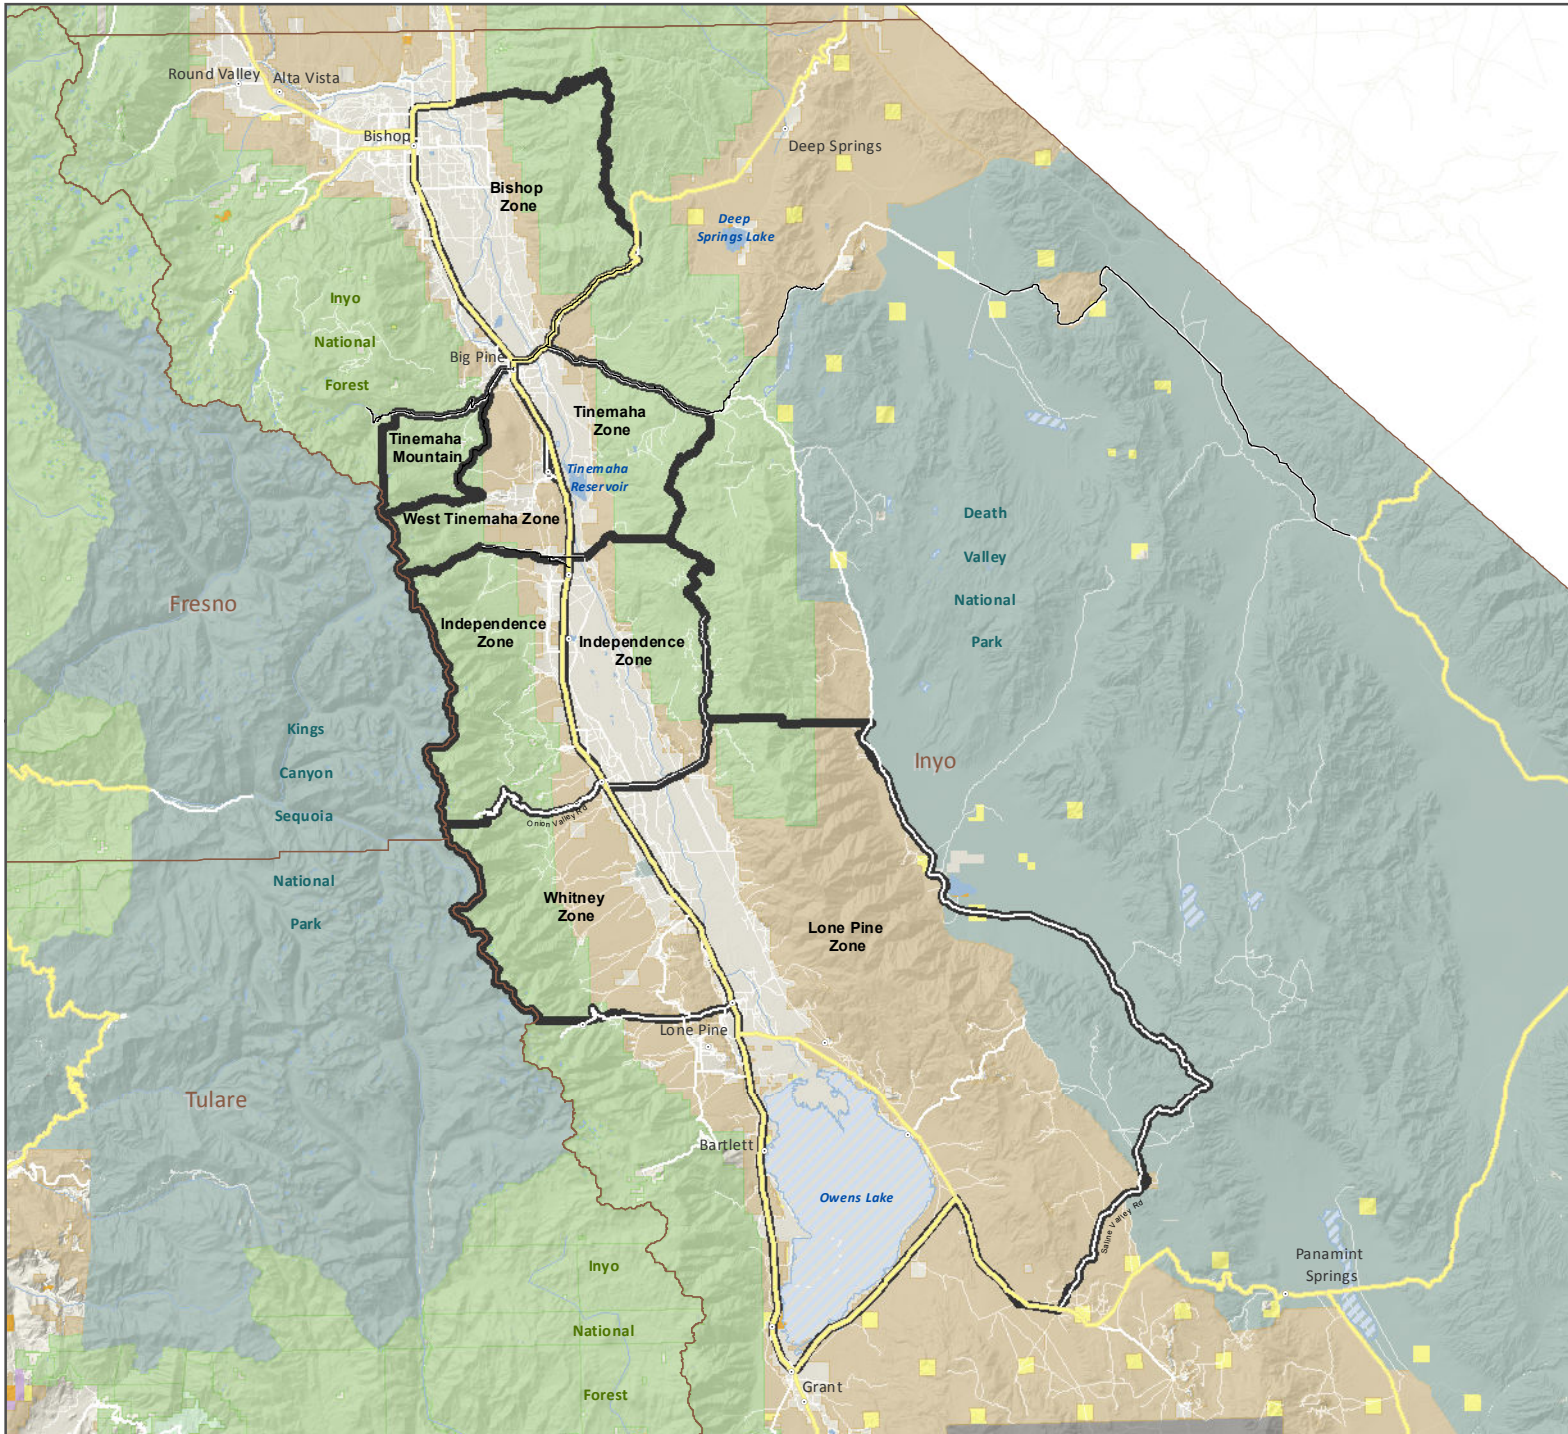

CALIFORNIA DEPARTMENT OF FISH & WILDLIFE

OWENS VALLEY TULE ELK HUNTS

Inyo County

- Owens Valley Hunts
- County Boundary
- CA Dept. of Fish & Wildlife
- CA Dept. of Parks & Rec.
- U.S. Fish & Wildlife Service
- U.S. Forest Service
- U.S. National Park Service
- U.S. BLM
- CA State Lands Commission

Note: Hunt boundary shown is an approximation. Hunters are responsible for knowing the exact boundary locations as described within Section 364, Title 14, Calif. Code of Regs.

0 5 10 Miles