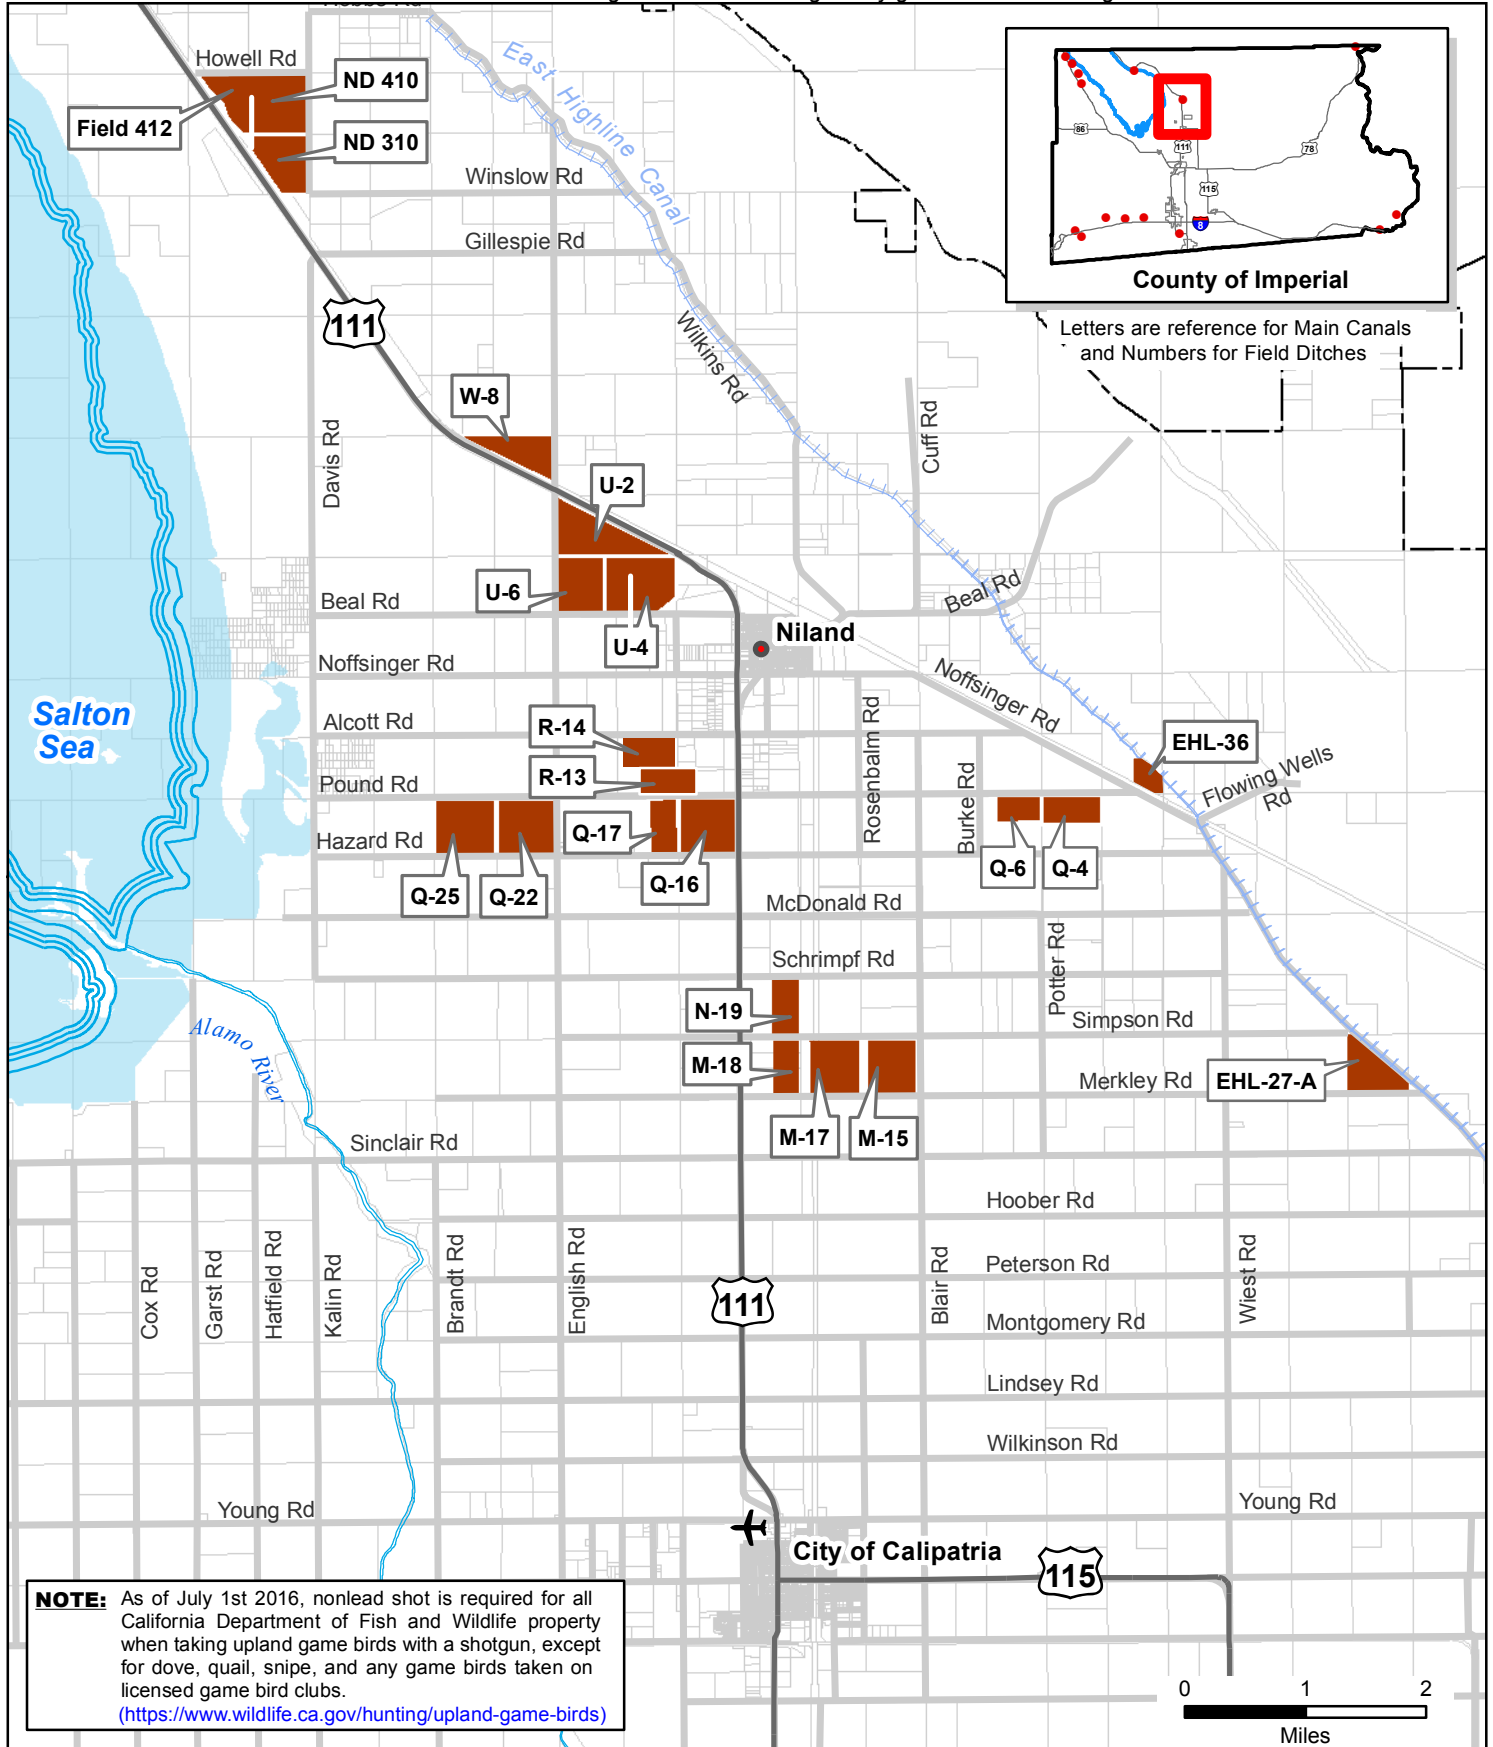

Upland Game Fields in Imperial County

"Hunters are encouraged to wear shooting safety glasses while hunting"

Imperial County Assessor's Office
Upland Game Fields in Imperial County
2017

Source: ICGIS Basemap - California Department of Fish and Wildlife | Created by: L. Cervantes