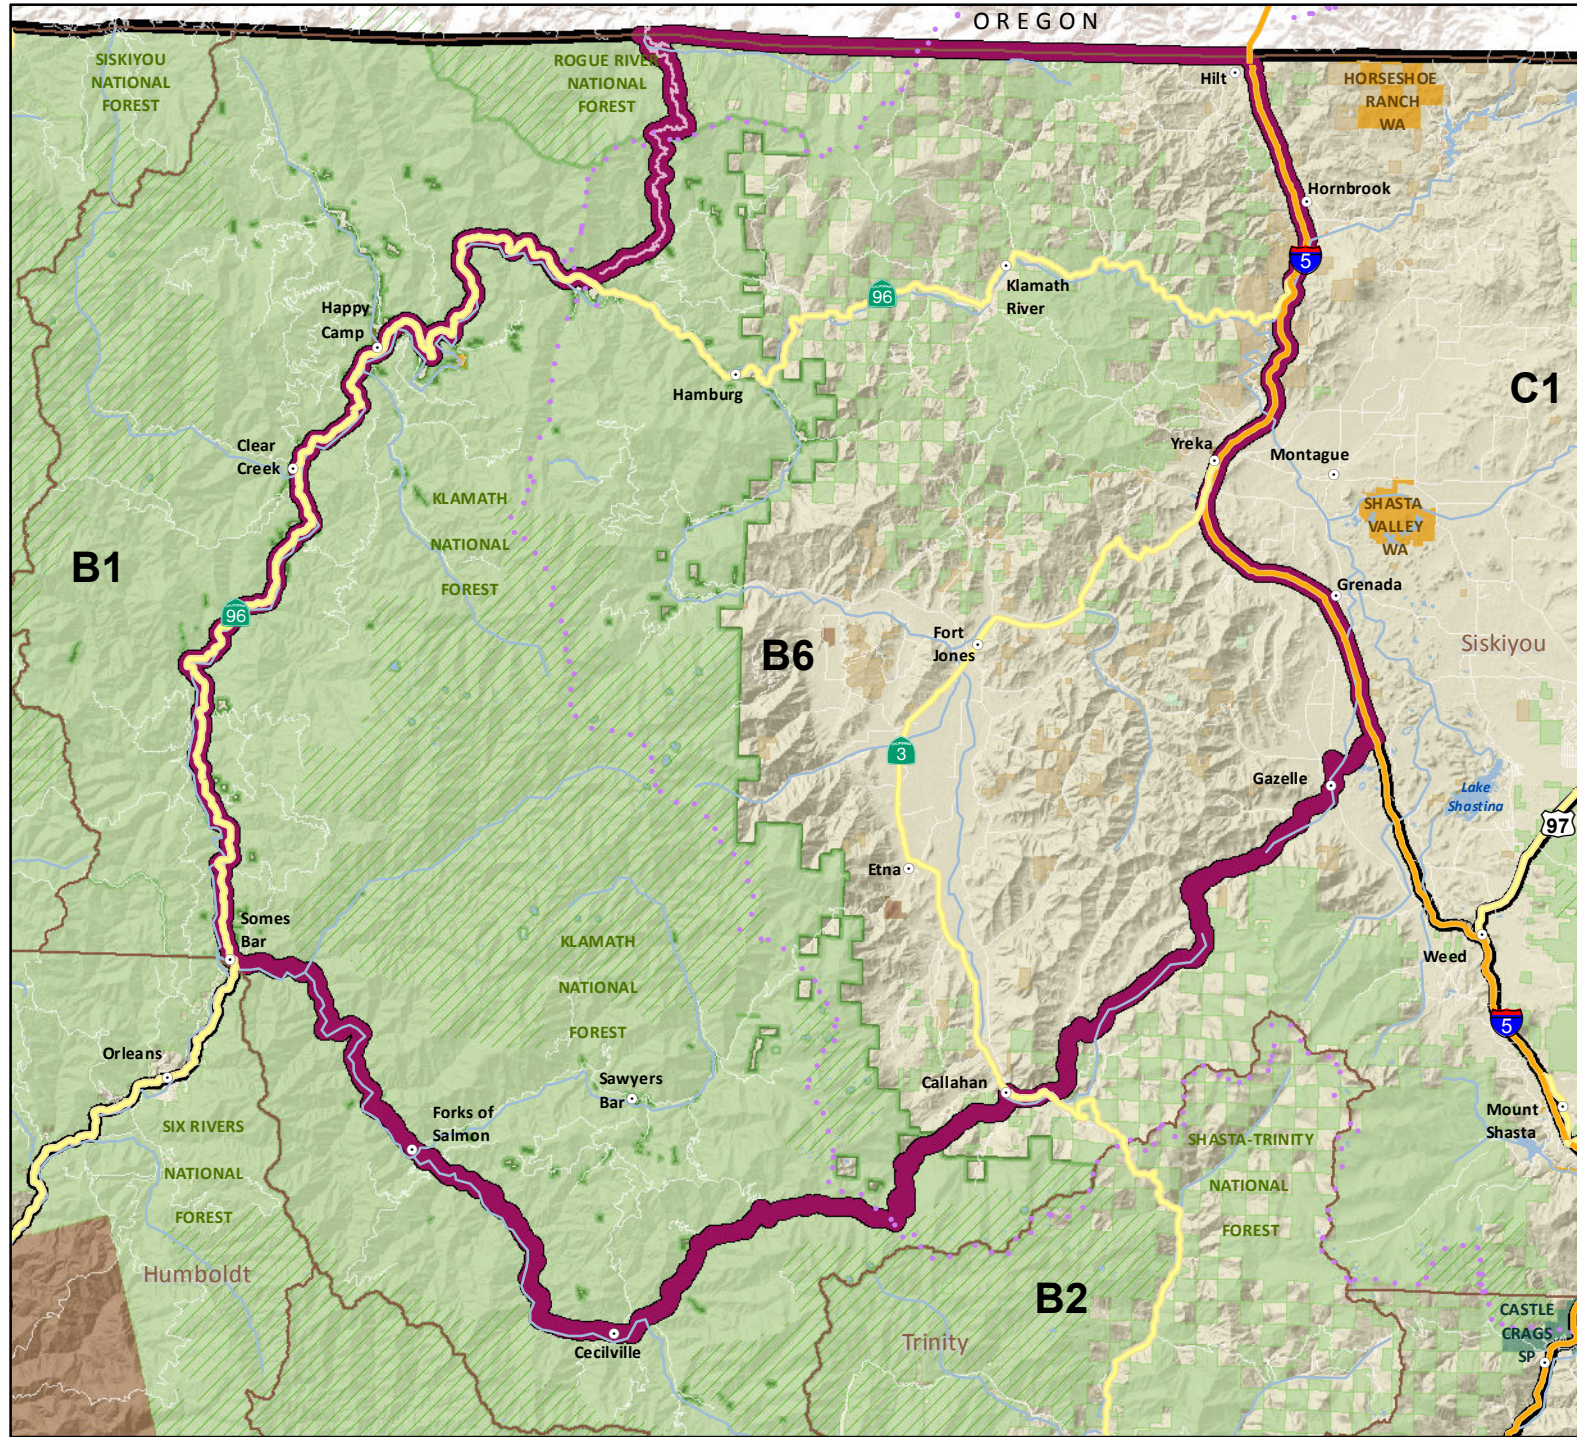

CALIFORNIA DEPARTMENT OF FISH & WILDLIFE

DEER HUNT ZONE

Zone B6

Siskiyou County

- Zone B6
- Other Deer Zone
- CA Dept. of Fish & Wildlife
- CA Dept. of Parks & Rec.
- U.S. Fish & Wildlife Service
- U.S. Forest Service
- U.S. National Park Service
- U.S. BLM
- Wilderness Area
- Tribal Land

Note: Hunt boundary shown is an approximation. Hunters are responsible for knowing the exact boundary locations as described within Section 360, Title 14, Calif. Code of Regs.