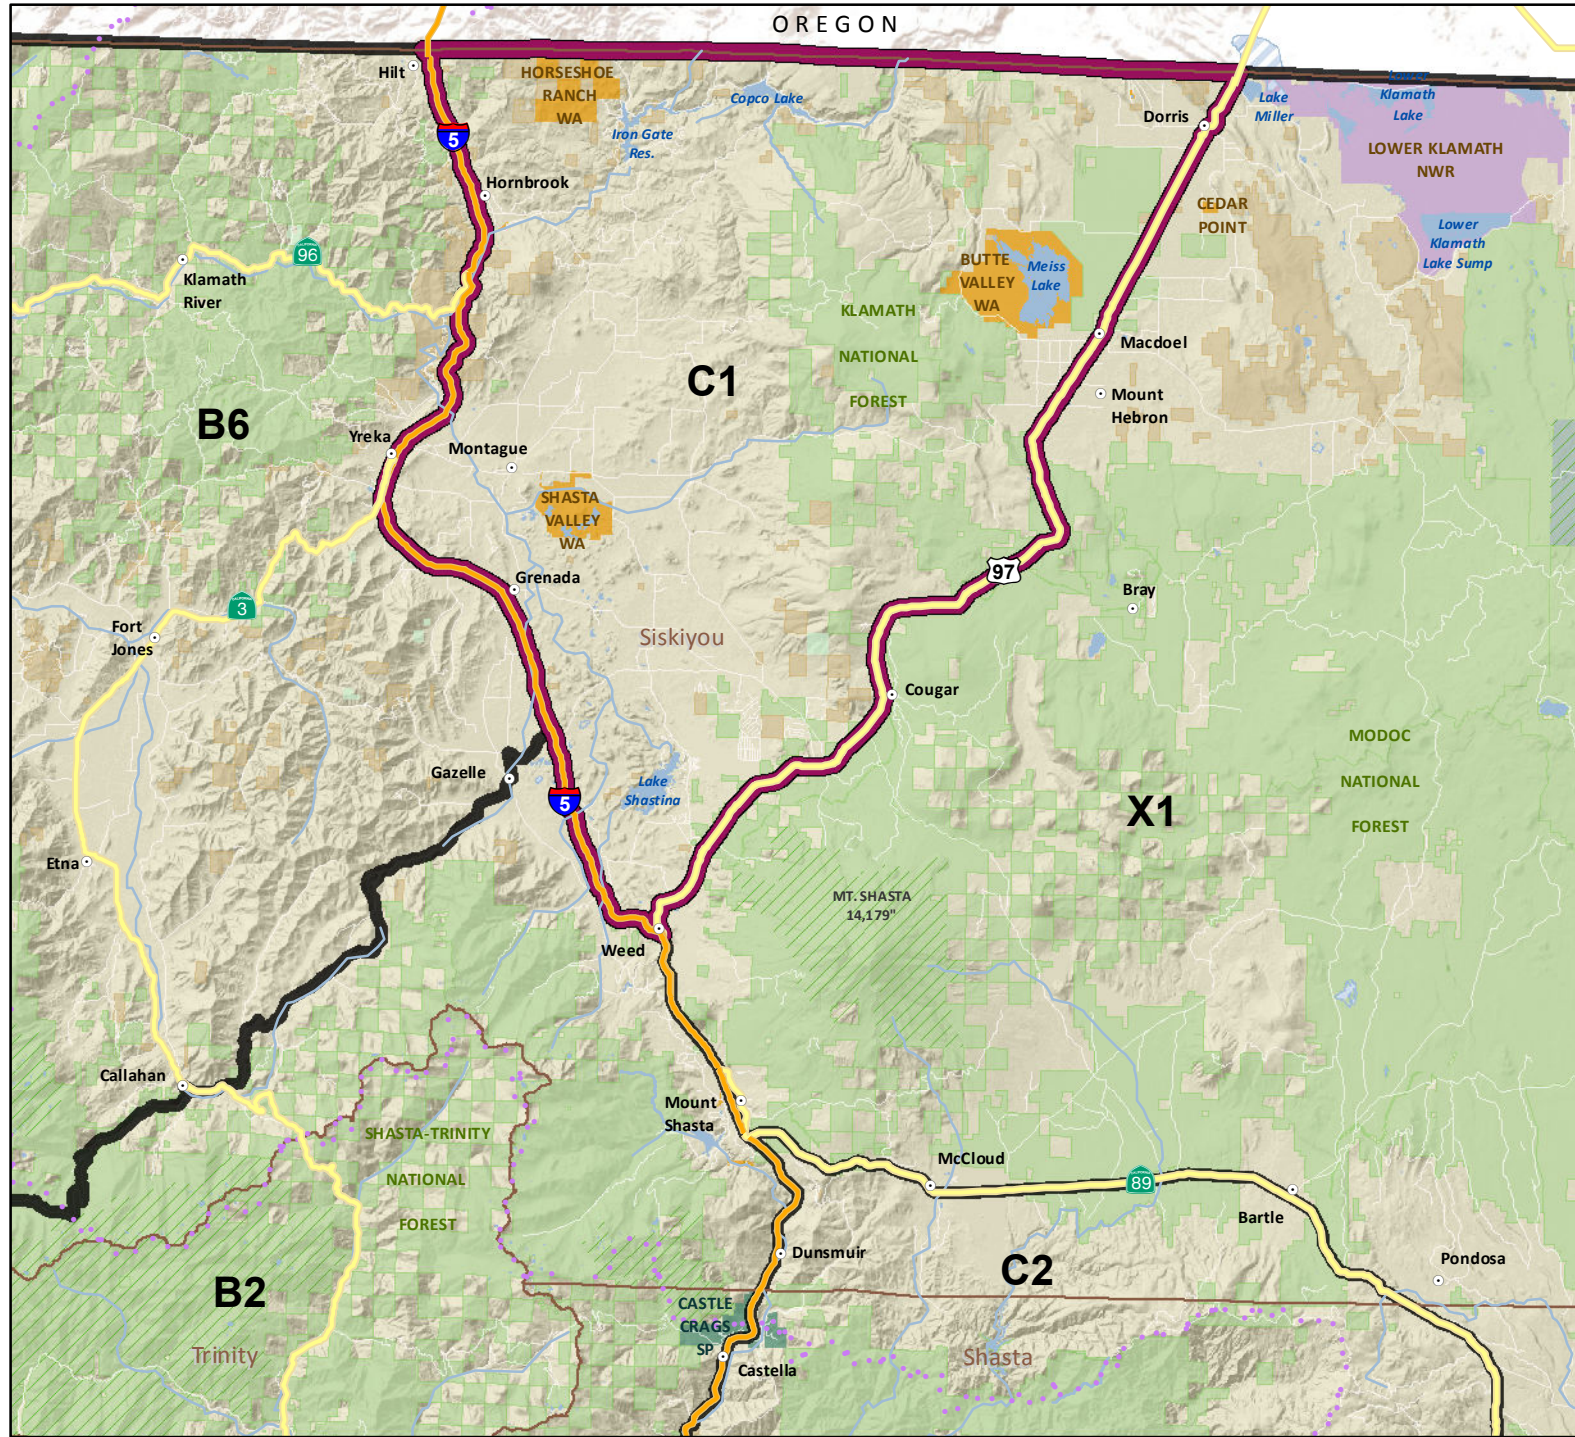

## DEER HUNT ZONE Zone C1

Siskiyou County

-  Zone C1
-  Other Deer Zone
-  CA Dept. of Fish & Wildlife
-  CA Dept. of Parks & Rec.
-  U.S. Fish & Wildlife Service
-  U.S. Forest Service
-  U.S. National Park Service
-  U.S. BLM
-  Wilderness Area

Note: Hunt boundary shown is an approximation. Hunters are responsible for knowing the exact boundary locations as described within Section 360, Title 14, Calif. Code of Regs.

8/2020