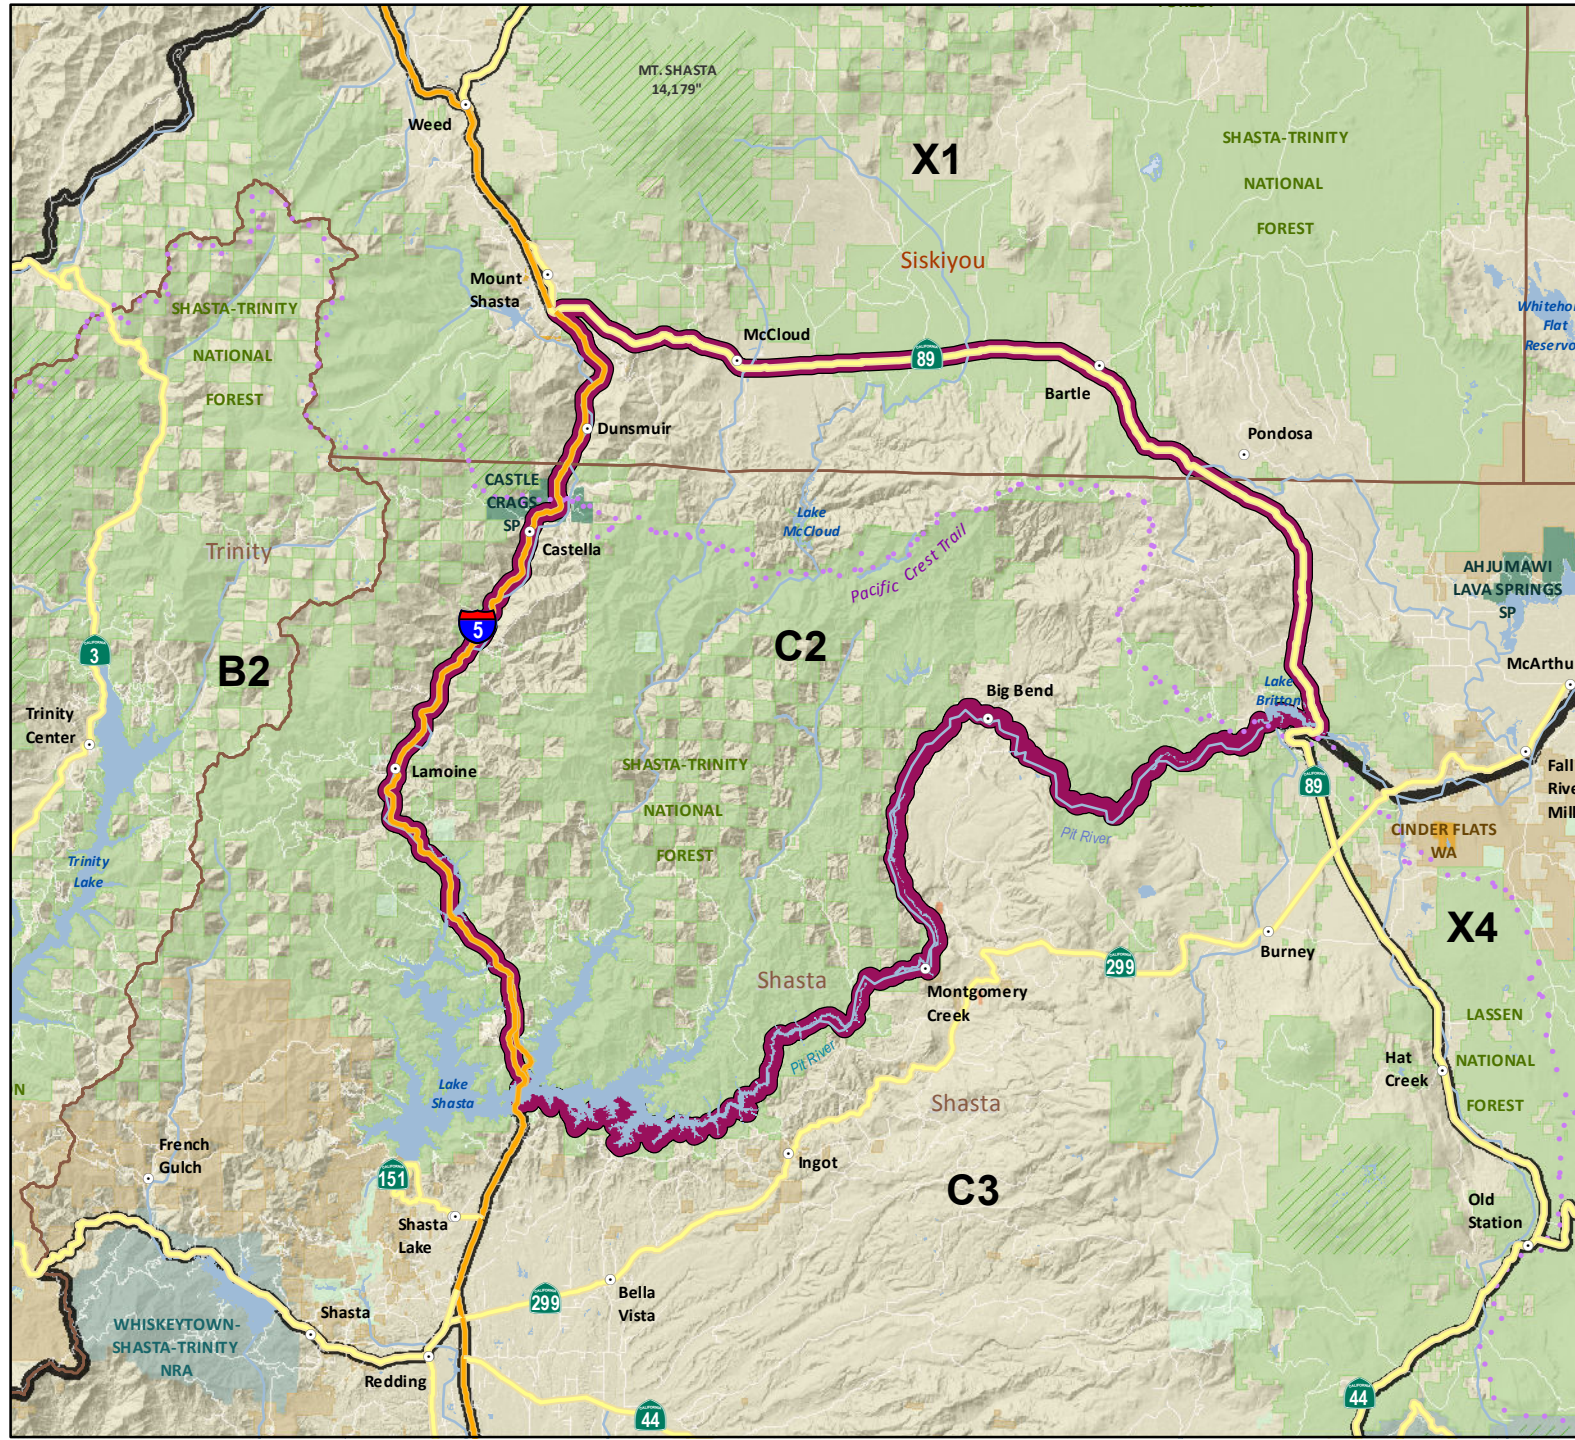

CALIFORNIA DEPARTMENT OF FISH & WILDLIFE

DEER HUNT ZONE Zone C2

Siskiyou & Shasta
County

- Zone C2
- Other Deer Zone
- CA Dept. of Fish & Wildlife
- CA Dept. of Parks & Rec.
- U.S. Fish & Wildlife Service
- U.S. Forest Service
- U.S. National Park Service
- U.S. BLM
- Wilderness Area

Note: Hunt boundary shown is an approximation. Hunters are responsible for knowing the exact boundary locations as described within Section 360, Title 14, Calif. Code of Regs.

11/02/2018