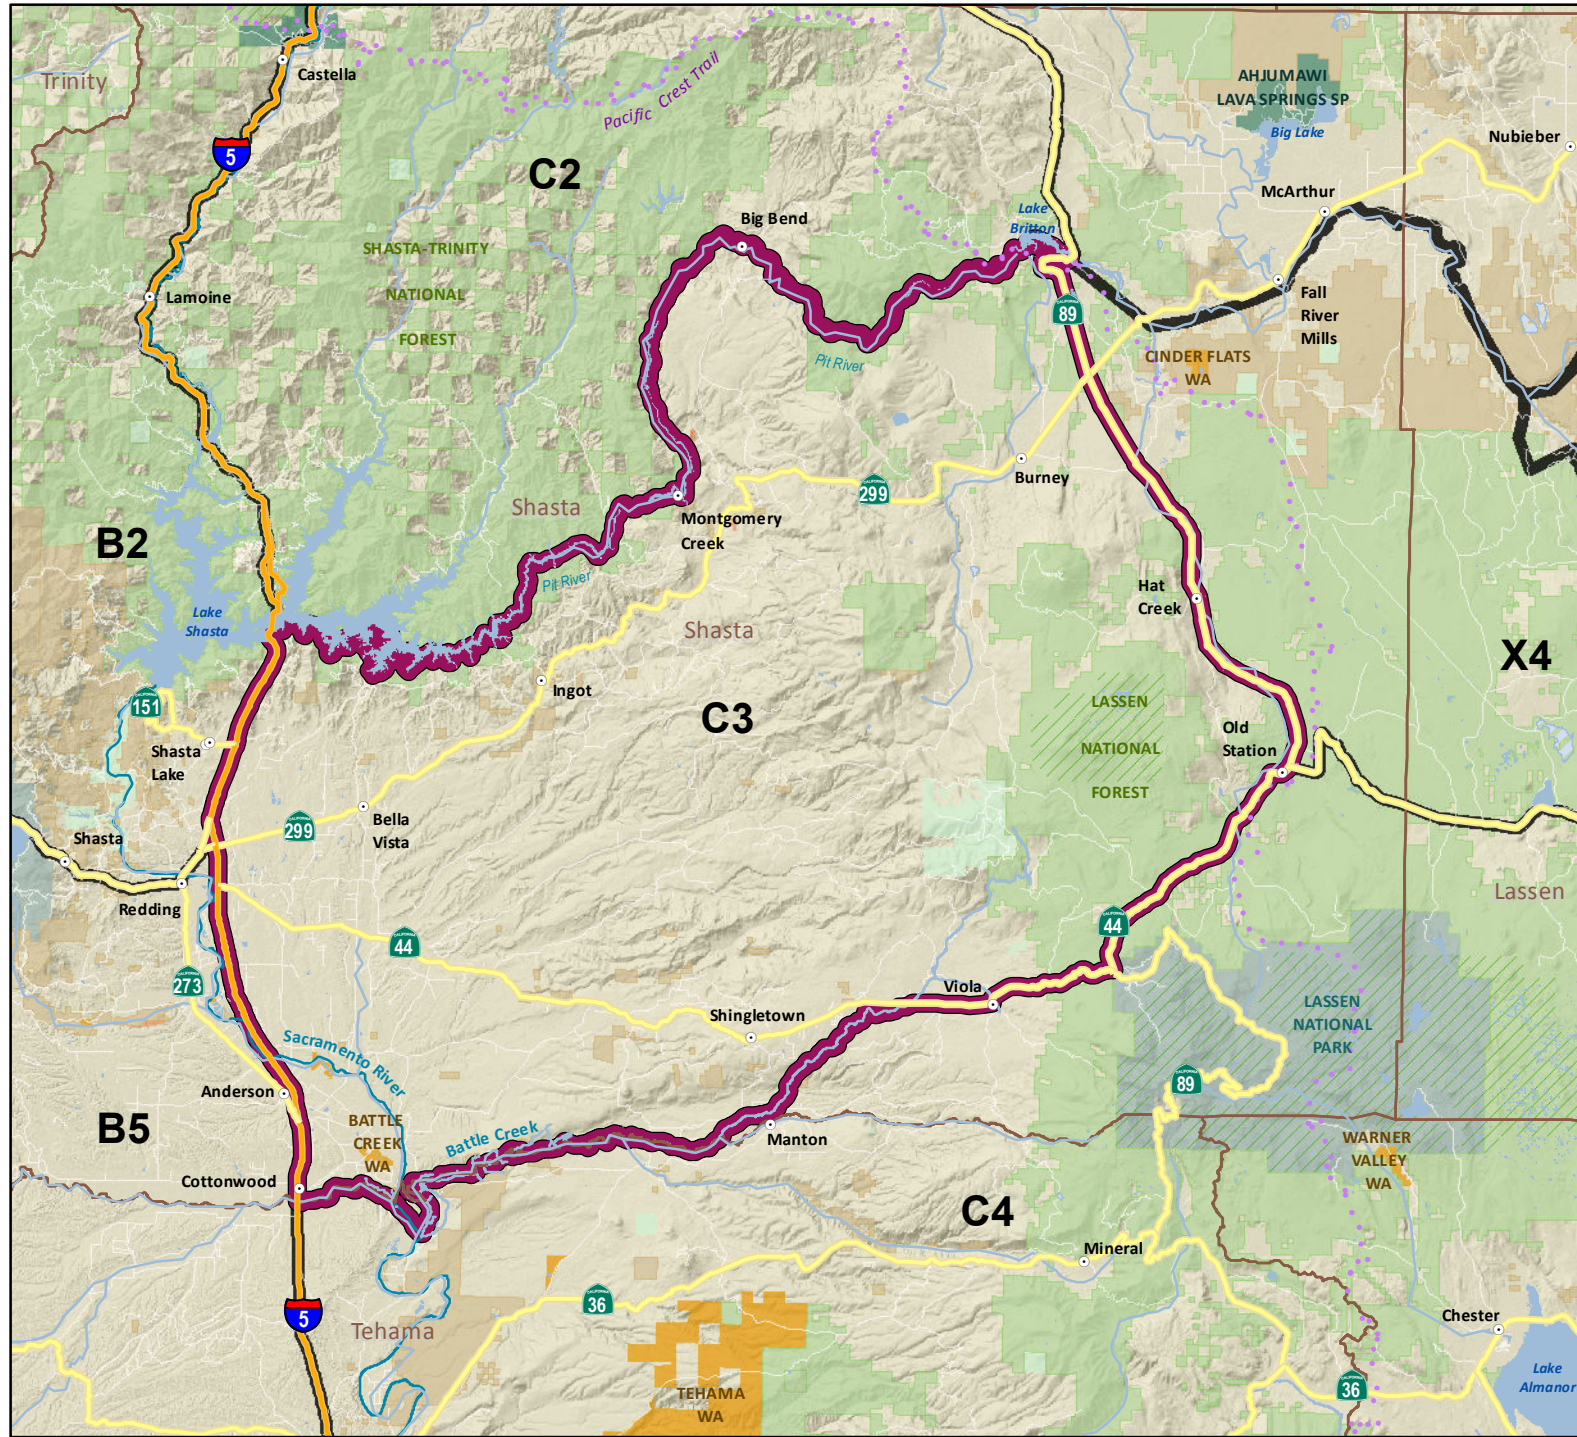

CALIFORNIA DEPARTMENT OF FISH & WILDLIFE

DEER HUNT ZONE

Zone C3

Shasta County

-  Zone C3
-  Other Deer Zone
-  CA Dept. of Fish & Wildlife
-  CA Dept. of Parks & Rec.
-  U.S. Fish & Wildlife Service
-  U.S. Forest Service
-  U.S. National Park Service
-  U.S. BLM
-  Wilderness Area

Note: Hunt boundary shown is an approximation. Hunters are responsible for knowing the exact boundary locations as described within Section 360, Title 14, Calif. Code of Regs.