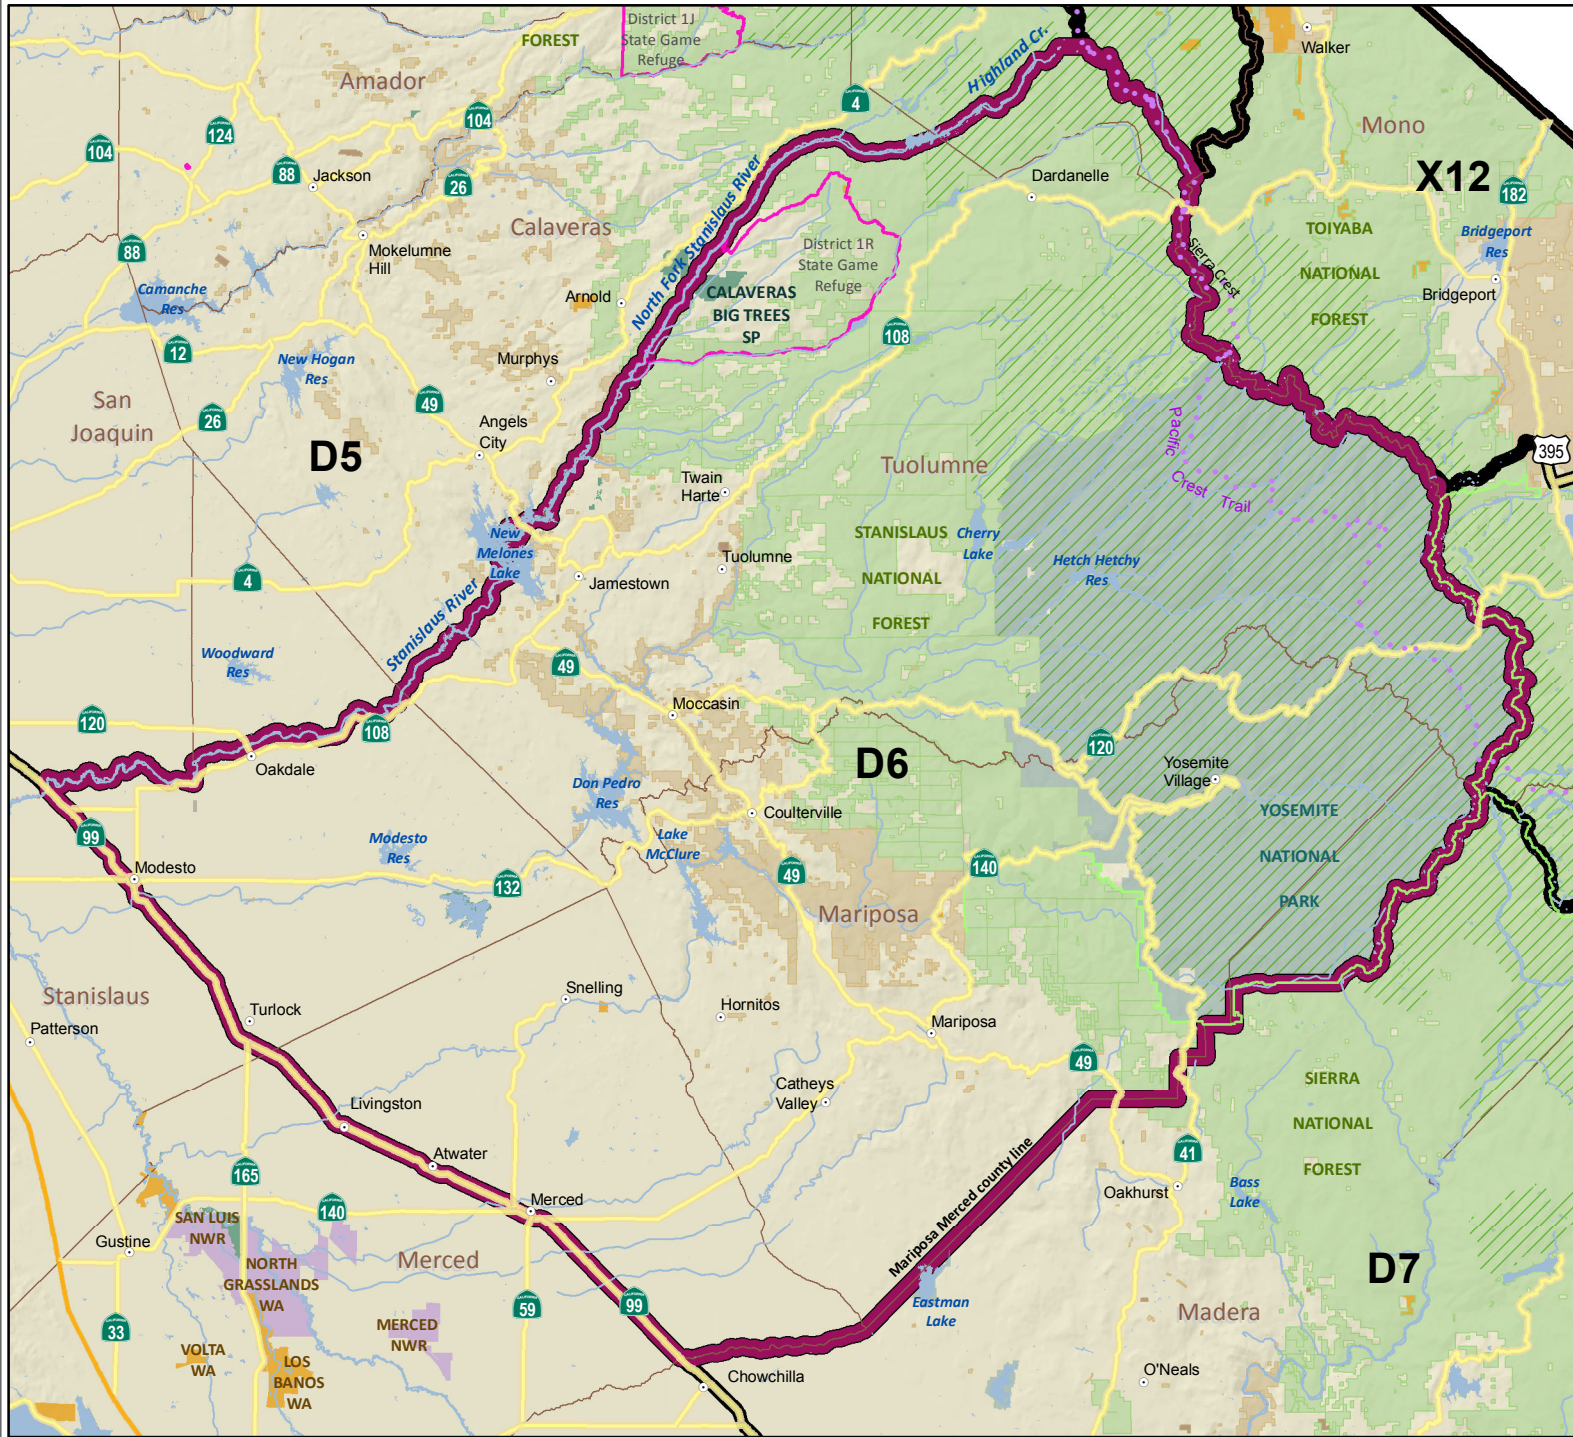

CALIFORNIA DEPARTMENT OF FISH & WILDLIFE

DEER HUNT ZONE

Zone D6

Alpine, Madera, Merced
Mariposa, Stanislaus
and Tuolumne County

-  Zone D6
-  Other Deer Zone
-  CA Dept. of Fish & Wildlife
-  CA Dept. of Parks & Rec.
-  U.S. Fish & Wildlife Service
-  U.S. Forest Service
-  U.S. National Park Service
-  U.S. BLM
-  Wilderness Area
-  Game Refuge - State protected reserve closed to deer hunting.

Note: Hunt boundary shown is an approximation. Hunters are responsible for knowing the exact boundary locations as described within Section 360, Title 14, Calif. Code of Regs.

1/20/2018