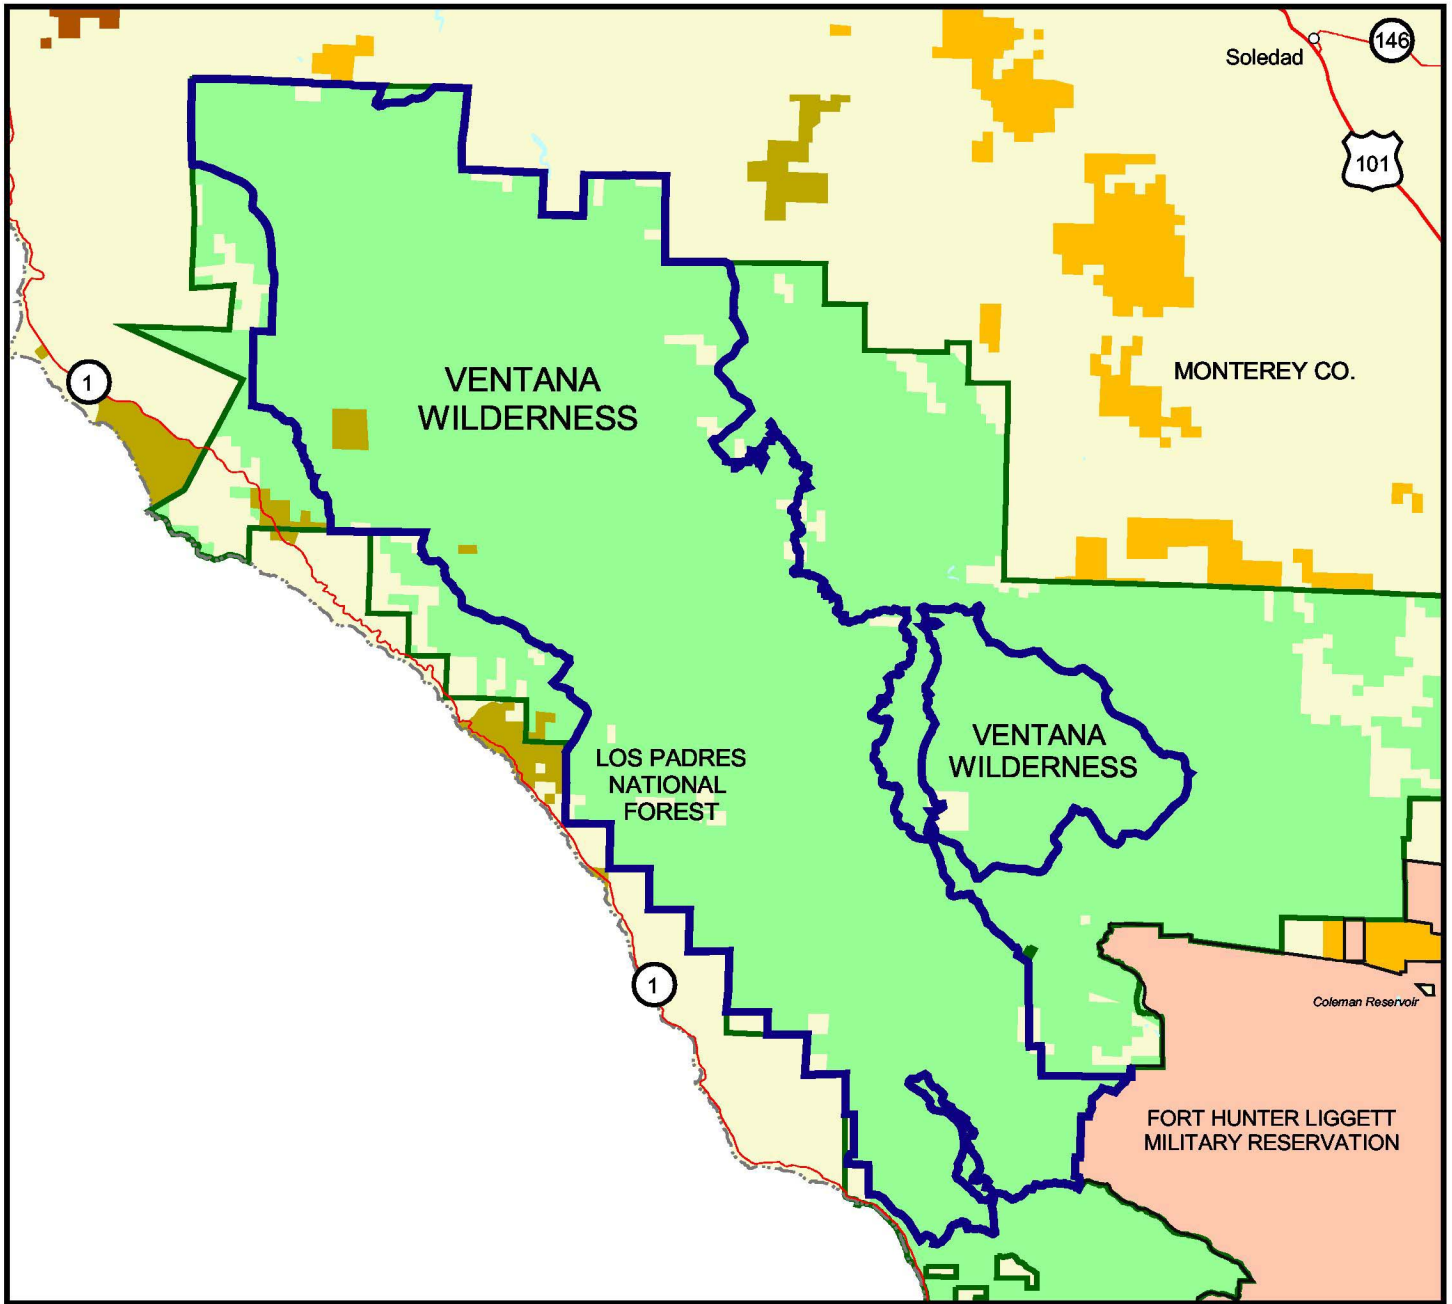

Hunt Number G-21 (Ventana Wilderness Buck Hunt)

 US Forest Service	 Interstate Route
 Bureau of Land Management	 U.S. Route
 CA Dept. of Fish and Game	 State or County Route
 Military	
 Private**	
 Other Gov't Agency	
 Lake	
 County Line	
 Deer Hunt Zone	
 Boundary Feature Change	

4 0 4 8 Miles

** Private lands may be open or closed to deer hunting -- inquire locally.

This map should serve only as a guide to the general locations of deer hunting zones. Detailed legal descriptions of deer hunting zones and deer hunt boundaries are provided in Section 360 of "California Hunting Regulations."