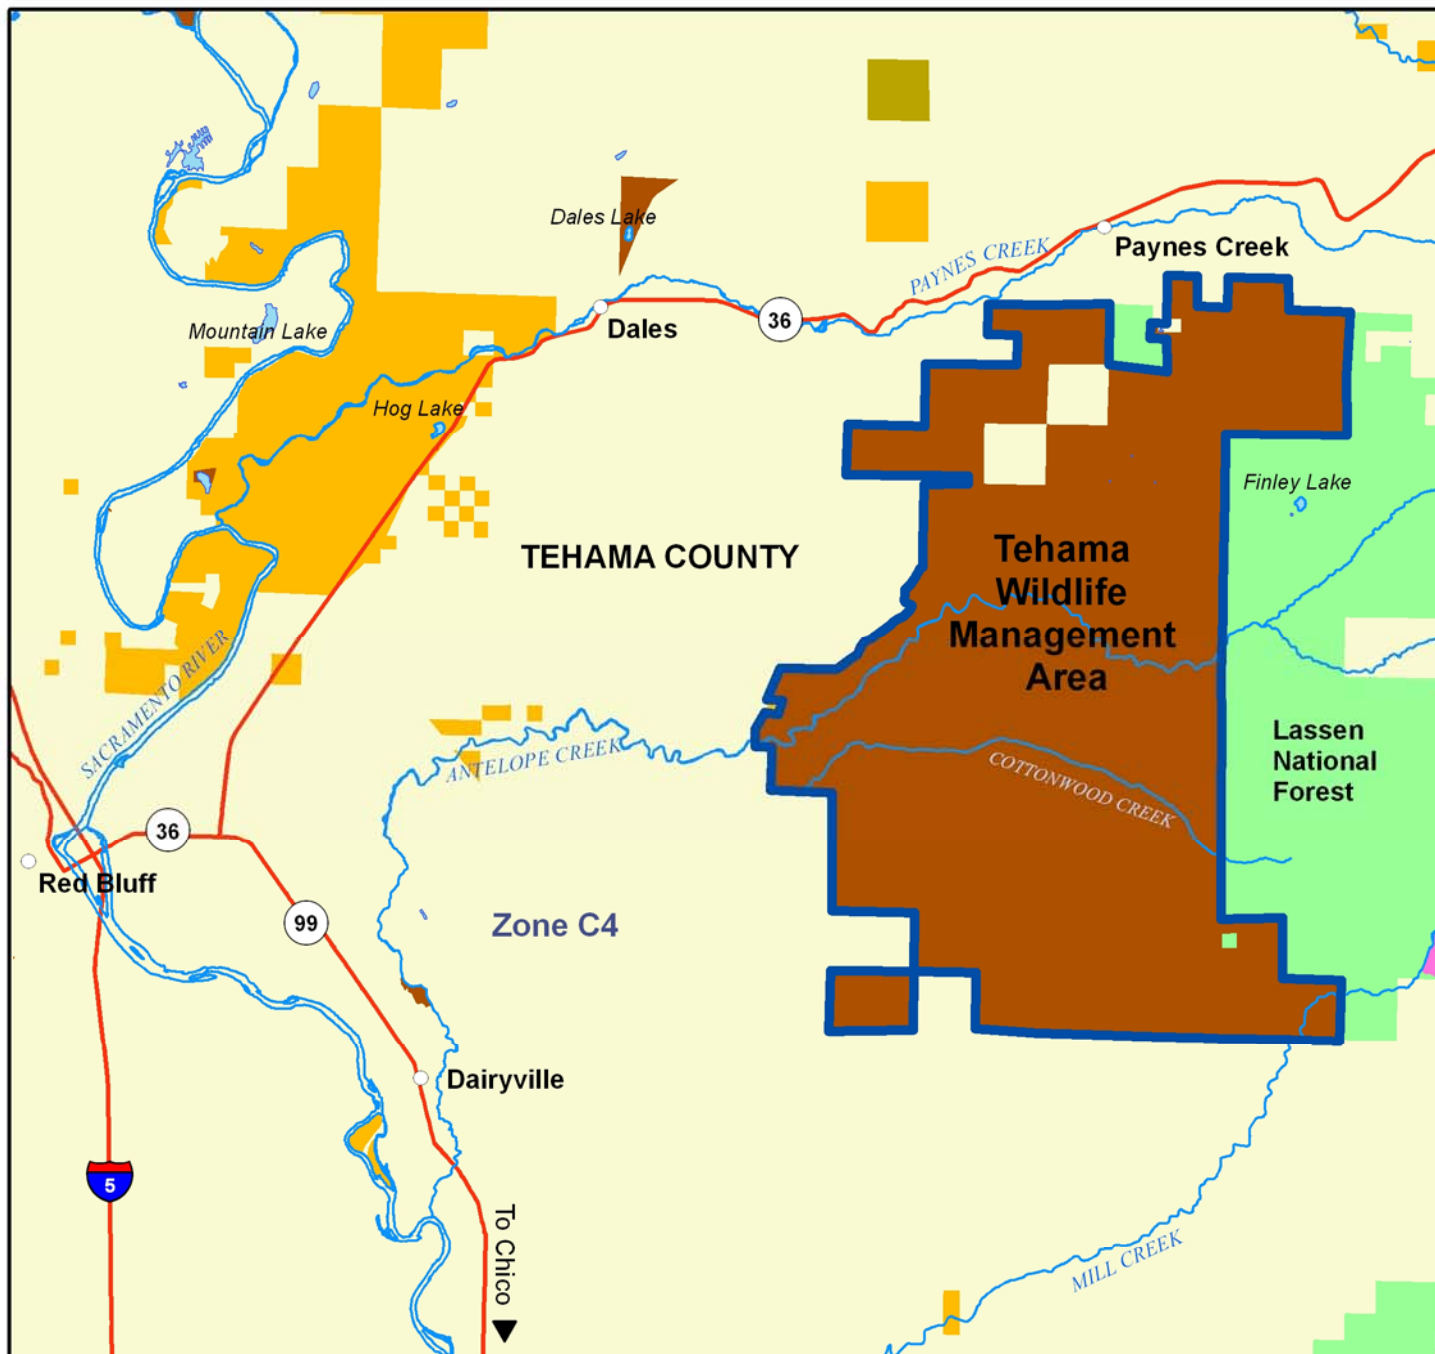

J-3 Tehama Wildlife Area Apprentice Buck Hunt

* State protected reserves closed to deer hunting.
 ** Private lands may be open or closed to deer hunting -- inquire locally.

This map should serve only as a guide to the general locations of deer hunting zones. Detailed legal descriptions of deer hunting zones and deer hunt boundaries are provided in Section 360 of "California Hunting Regulations."