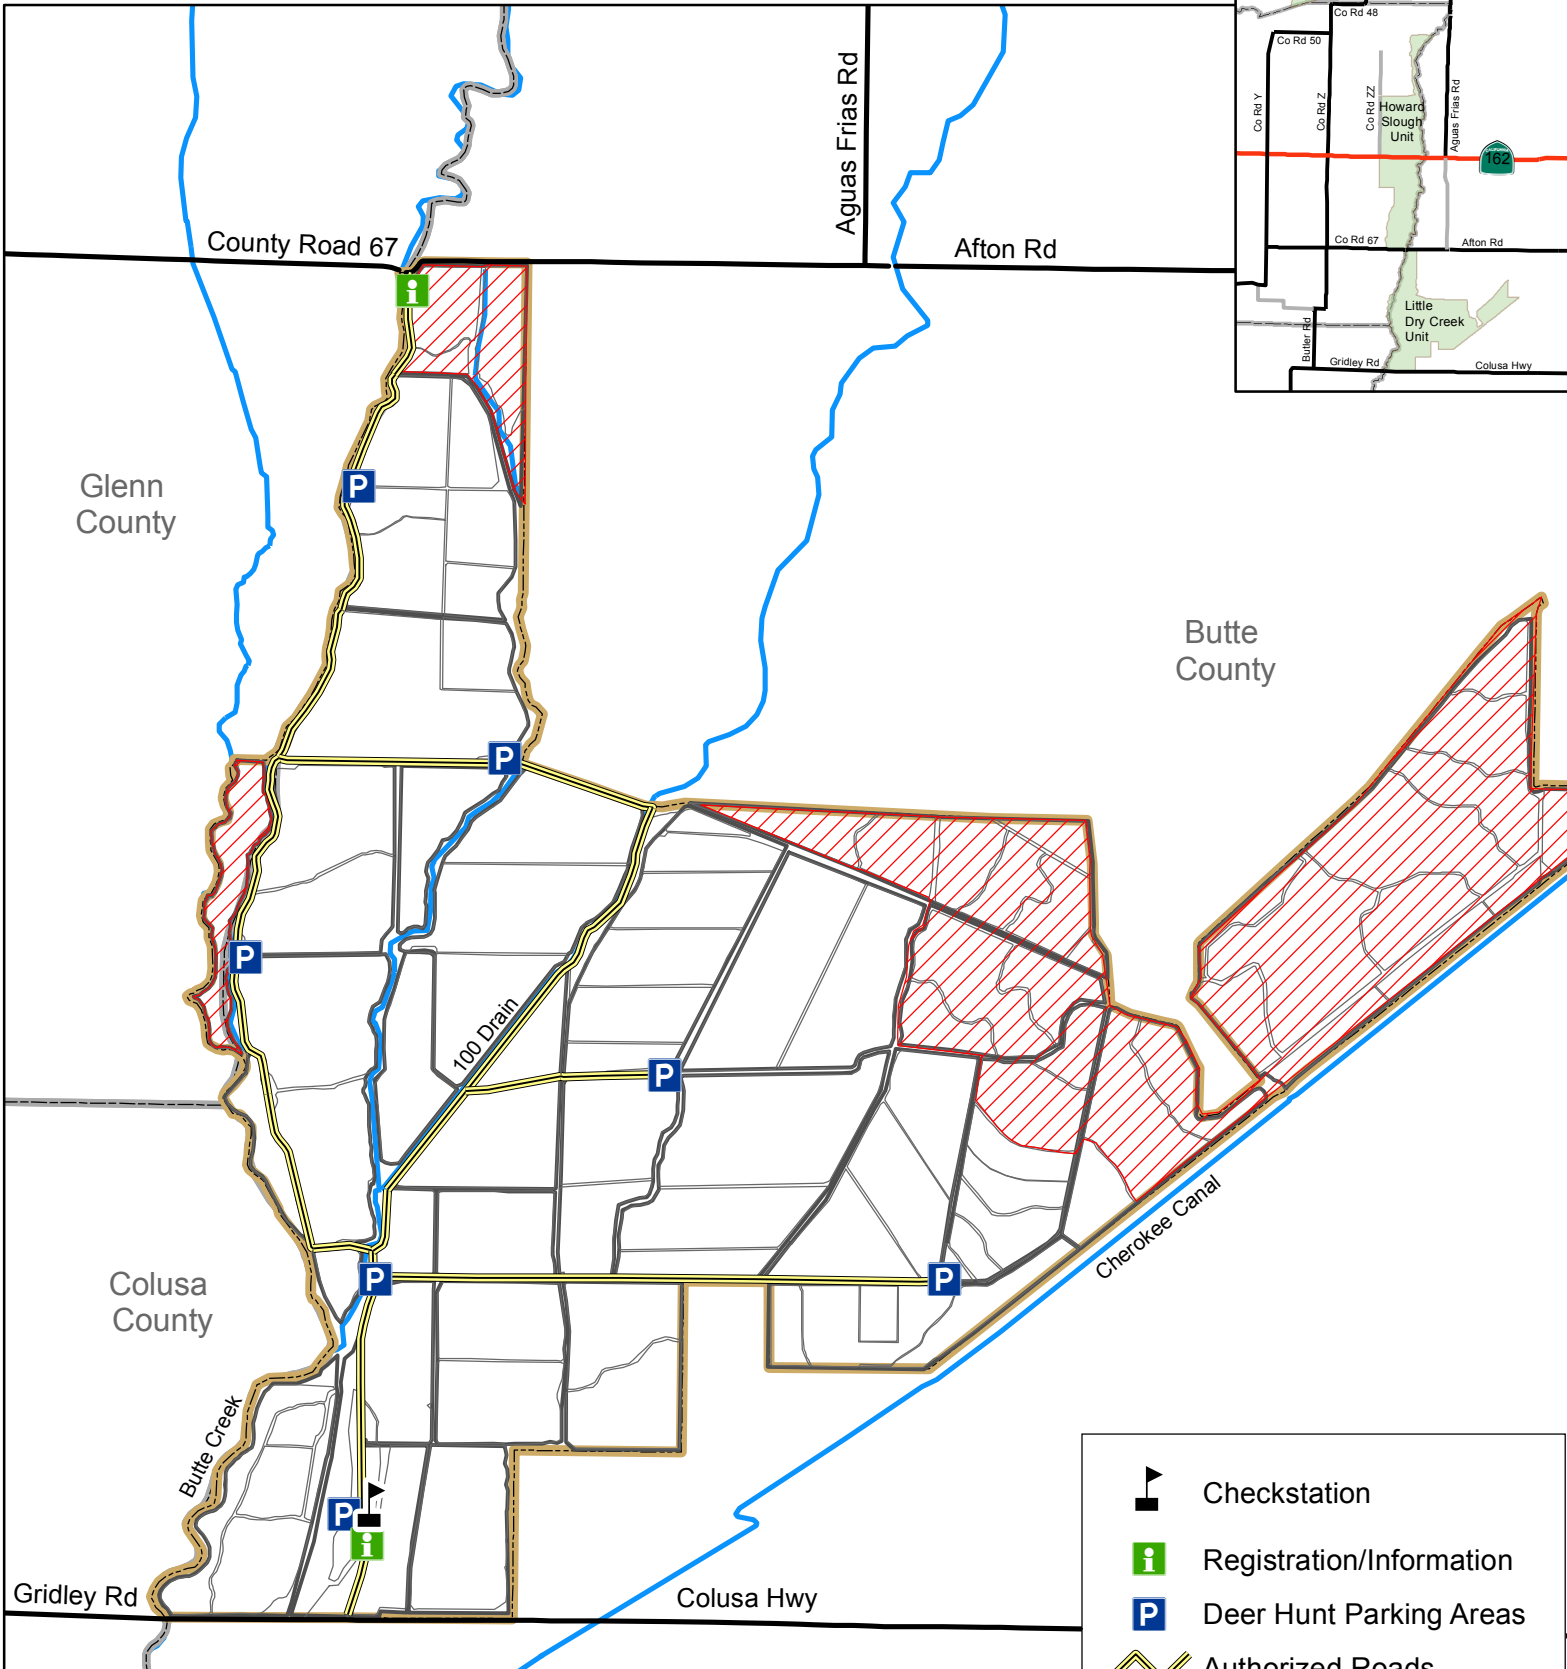

California Department of Fish and Wildlife North Central Region Little Dry Creek J-9 Apprentice Deer Hunt Map

-  Checkstation
-  Registration/Information
-  Deer Hunt Parking Areas
-  Authorized Roads
-  Deer Closed Zone
-  Little Dry Creek Boundary