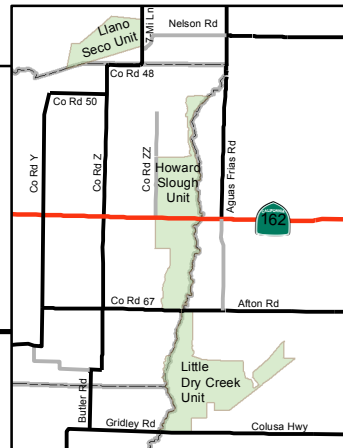

California Department of Fish and Wildlife North Central Region Little Dry Creek J-9 Apprentice Deer Hunt Map

-  Checkstation
-  Registration/Information
-  Deer Hunt Parking Areas
-  Authorized Roads
-  Deer Closed Zone
-  Little Dry Creek Boundary