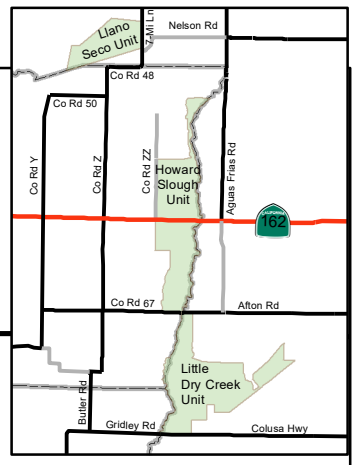

California Department of Fish and Wildlife North Central Region Little Dry Creek J-9 Apprentice Deer Hunt Map

- Checkstation (Registration)
- Deer Hunt Parking Areas
- Authorized Roads
- Deer Closed Zone
- Little Dry Creek Boundary