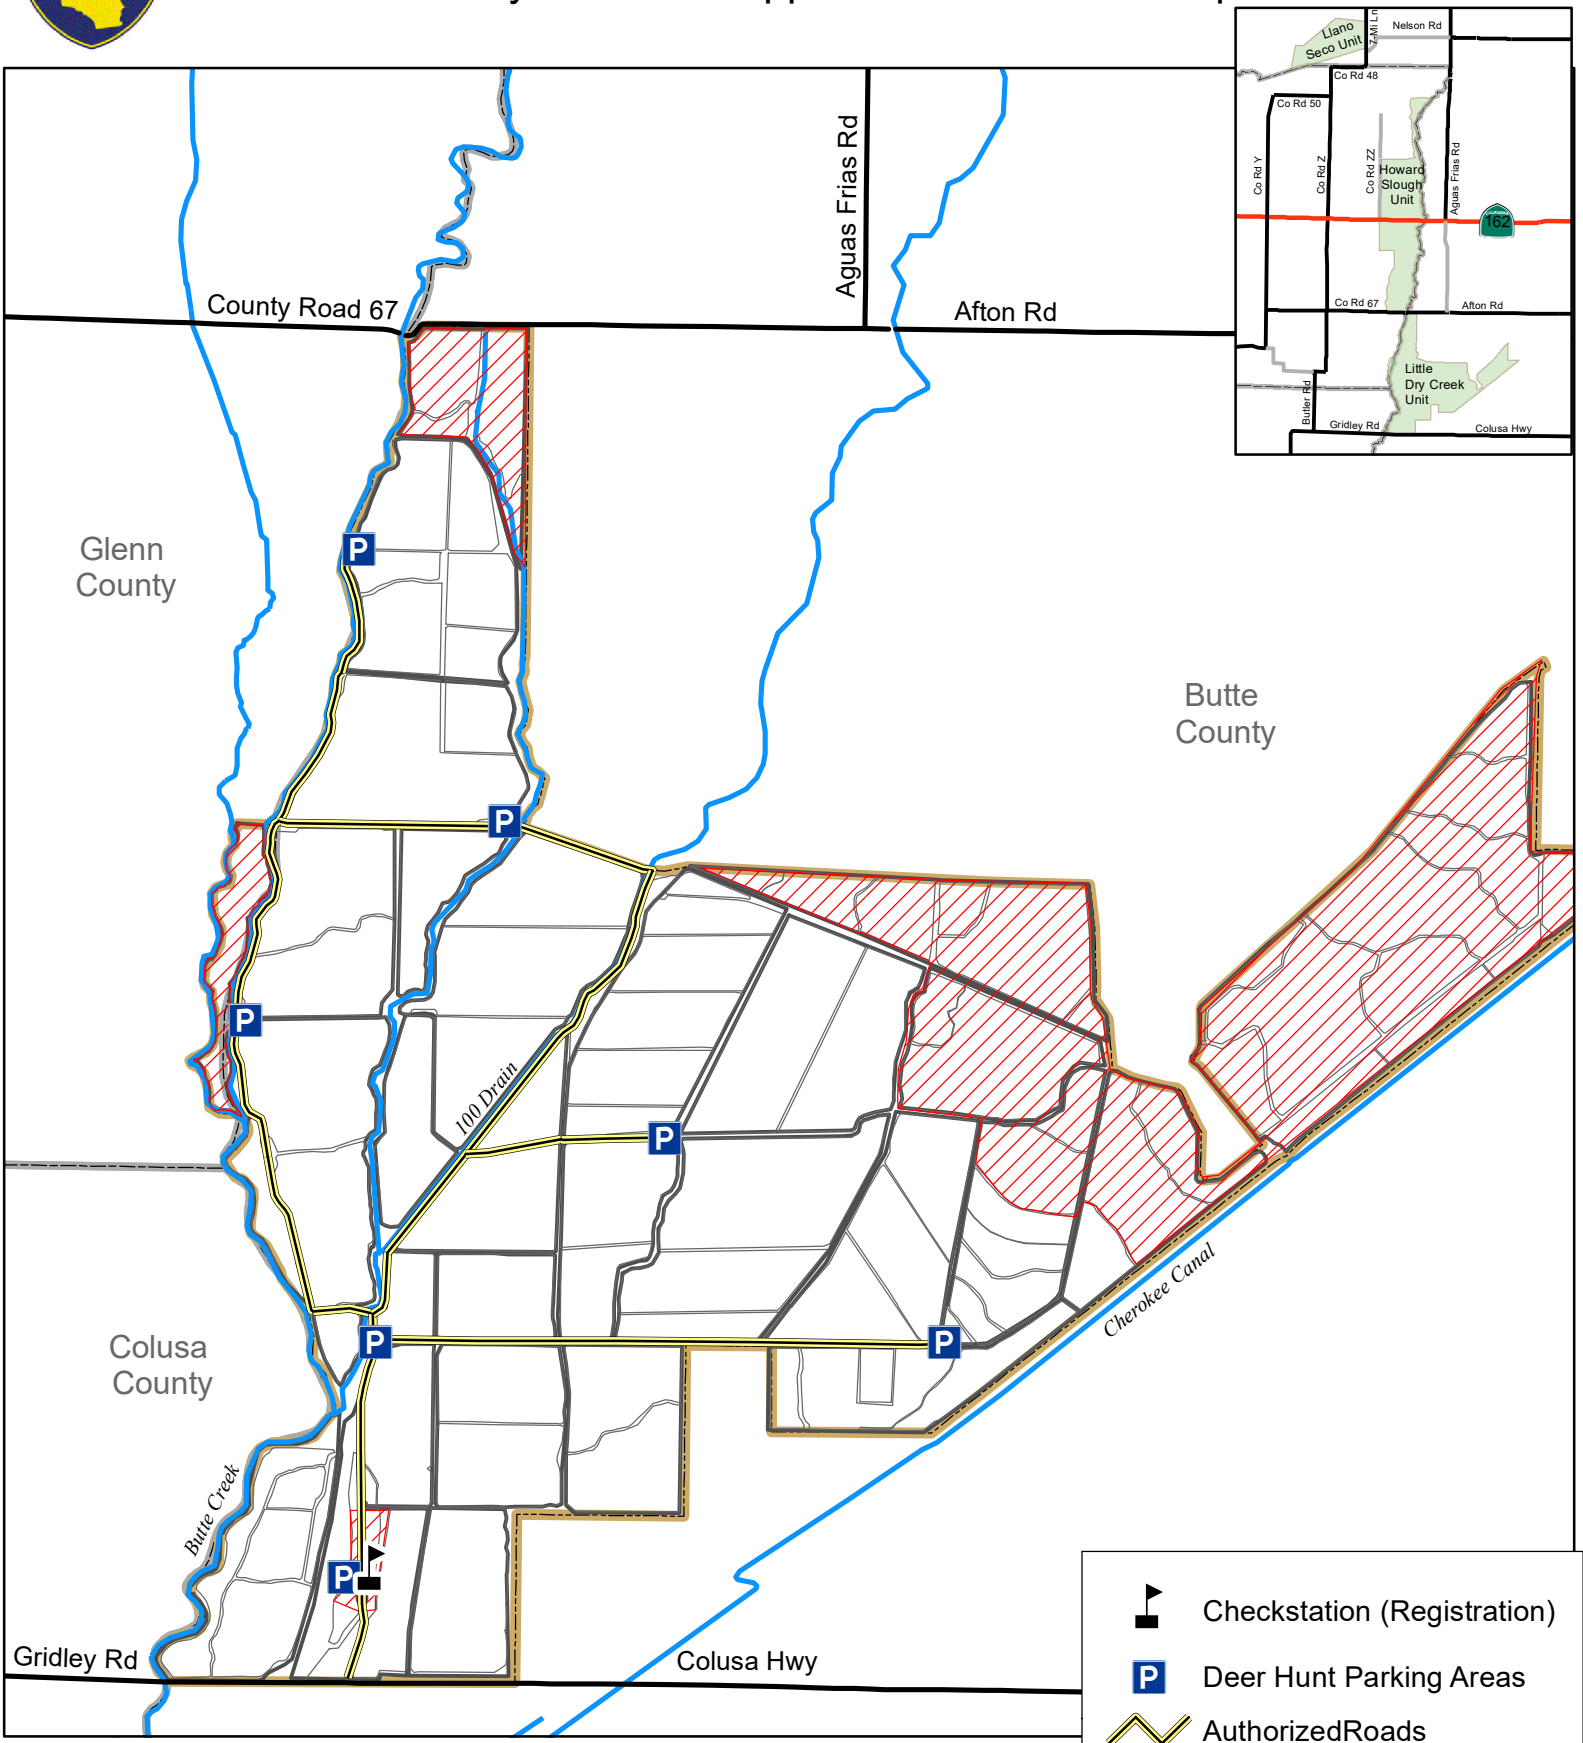

California Department of Fish and Wildlife North Central Region Little Dry Creek J-9 Apprentice Deer Hunt Map

- Checkstation (Registration)
- Deer Hunt Parking Areas
- Authorized Roads
- Deer Closed Zone
- Little Dry Creek Boundary