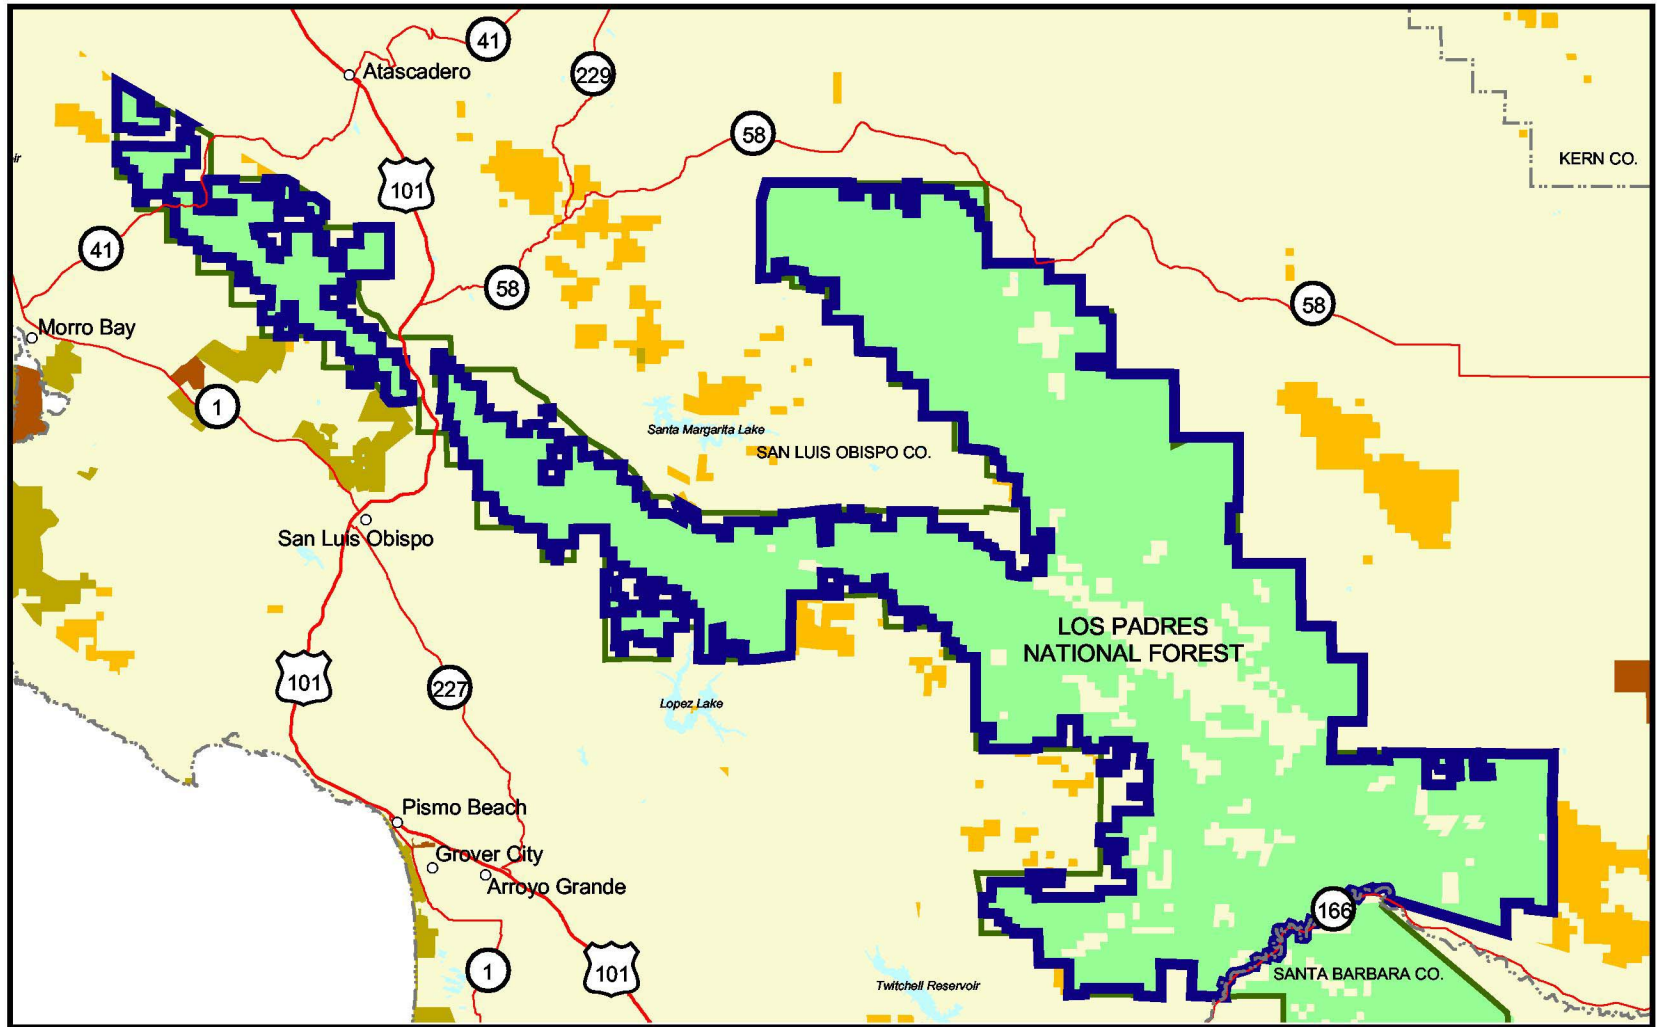

Hunt Number MA-1

(San Luis Obispo Muzzleloading Rifle / Archery Either-Sex Deer Hunt)

-  US Forest Service
-  Bureau of Land Management
-  CA Dept. of Fish and Game
-  Private**
-  Other Gov't Agency
-  Lake

-  County Line
-  Deer Hunt Zone
-  Interstate Route
-  U.S. Route
-  State or County Route
-  Boundary Feature Change

3 0 3 6 9 Miles

** Private lands may be open or closed to deer hunting -- inquire locally.

This map should serve only as a guide to the general locations of deer hunting zones. Detailed legal descriptions of deer hunting zones and deer hunt boundaries are provided in Section 360 of "California Hunting Regulations."