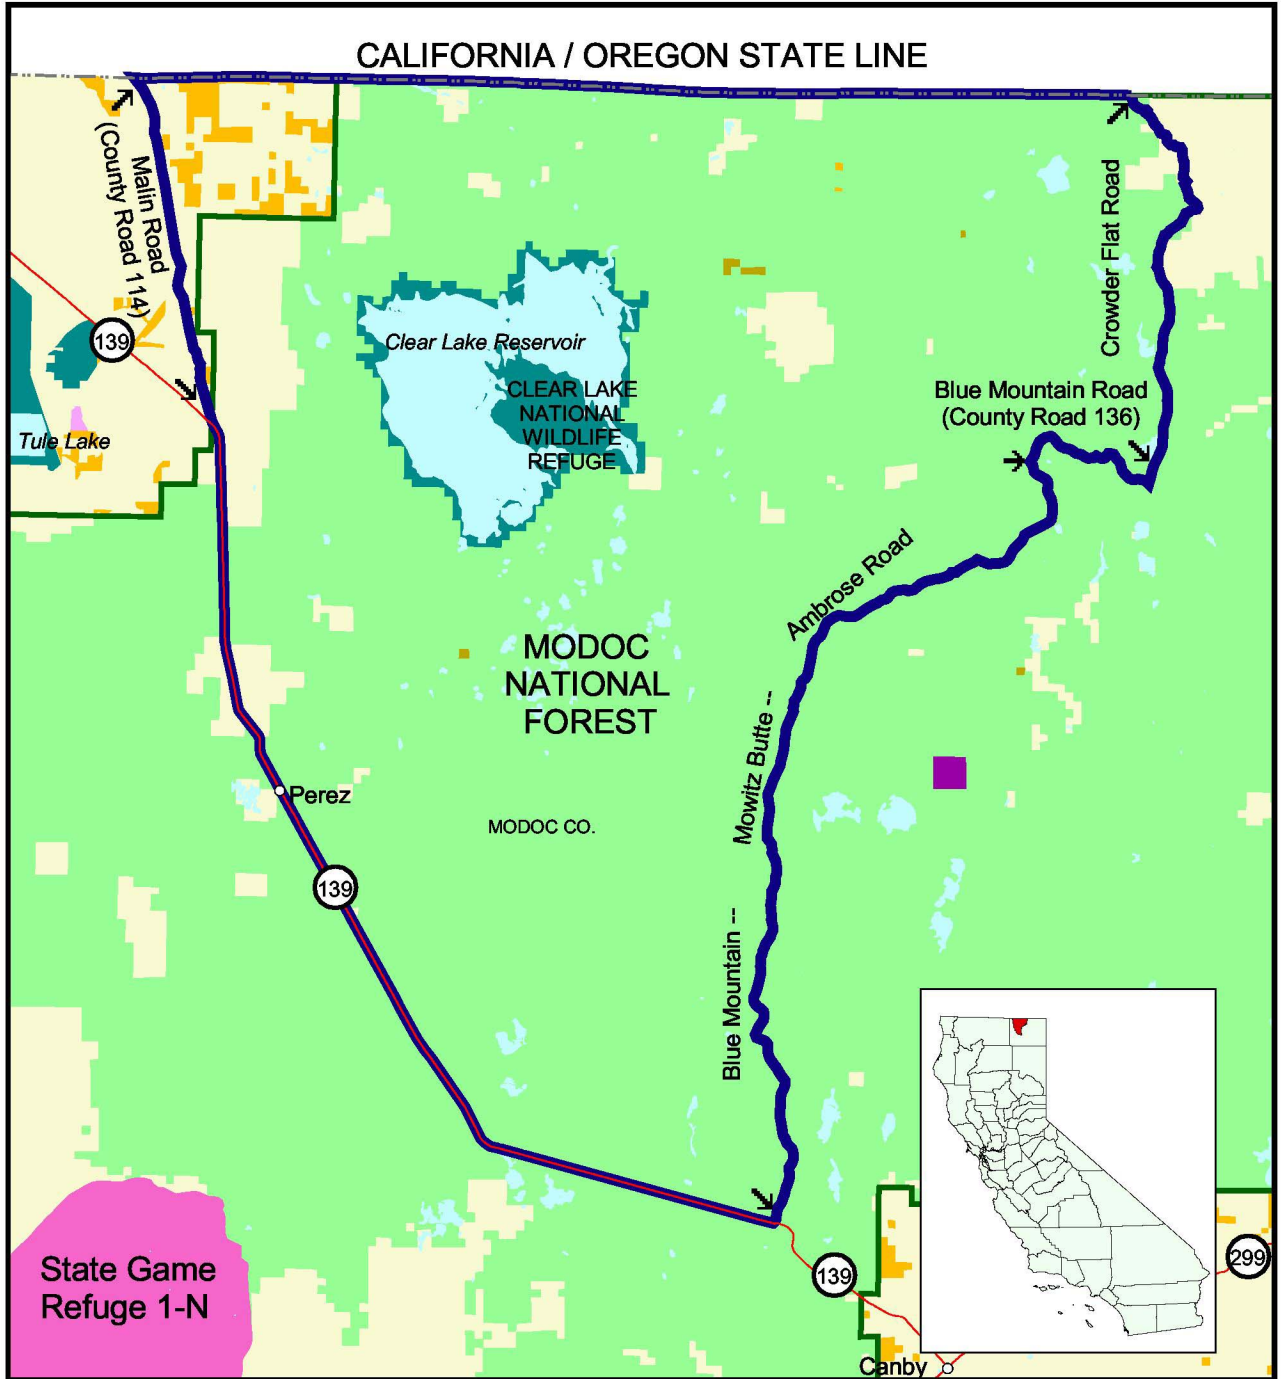

Hunt Number M-9 (Devil's Garden Muzzleloading Rifle Buck Hunt)

<ul style="list-style-type: none"> US Forest Service US Fish and Wildlife Service Bureau of Indian Affairs Bureau of Land Management National Parks Private** Other Gov't Agency Lake 	<ul style="list-style-type: none"> County Line Deer Hunt Zone Interstate Route U.S. Route State or County Route Boundary Feature Change 	<p>** Private lands may be open or closed to deer hunting -- inquire locally.</p> <p>This map should serve only as a guide to the general locations of deer hunting zones. Detailed legal descriptions of deer hunting zones and deer hunt boundaries are provided in Section 360 of "California Hunting Regulations."</p>
---	---	--

0 5 10 Miles

Dept. of Fish and Game Oct., 1999