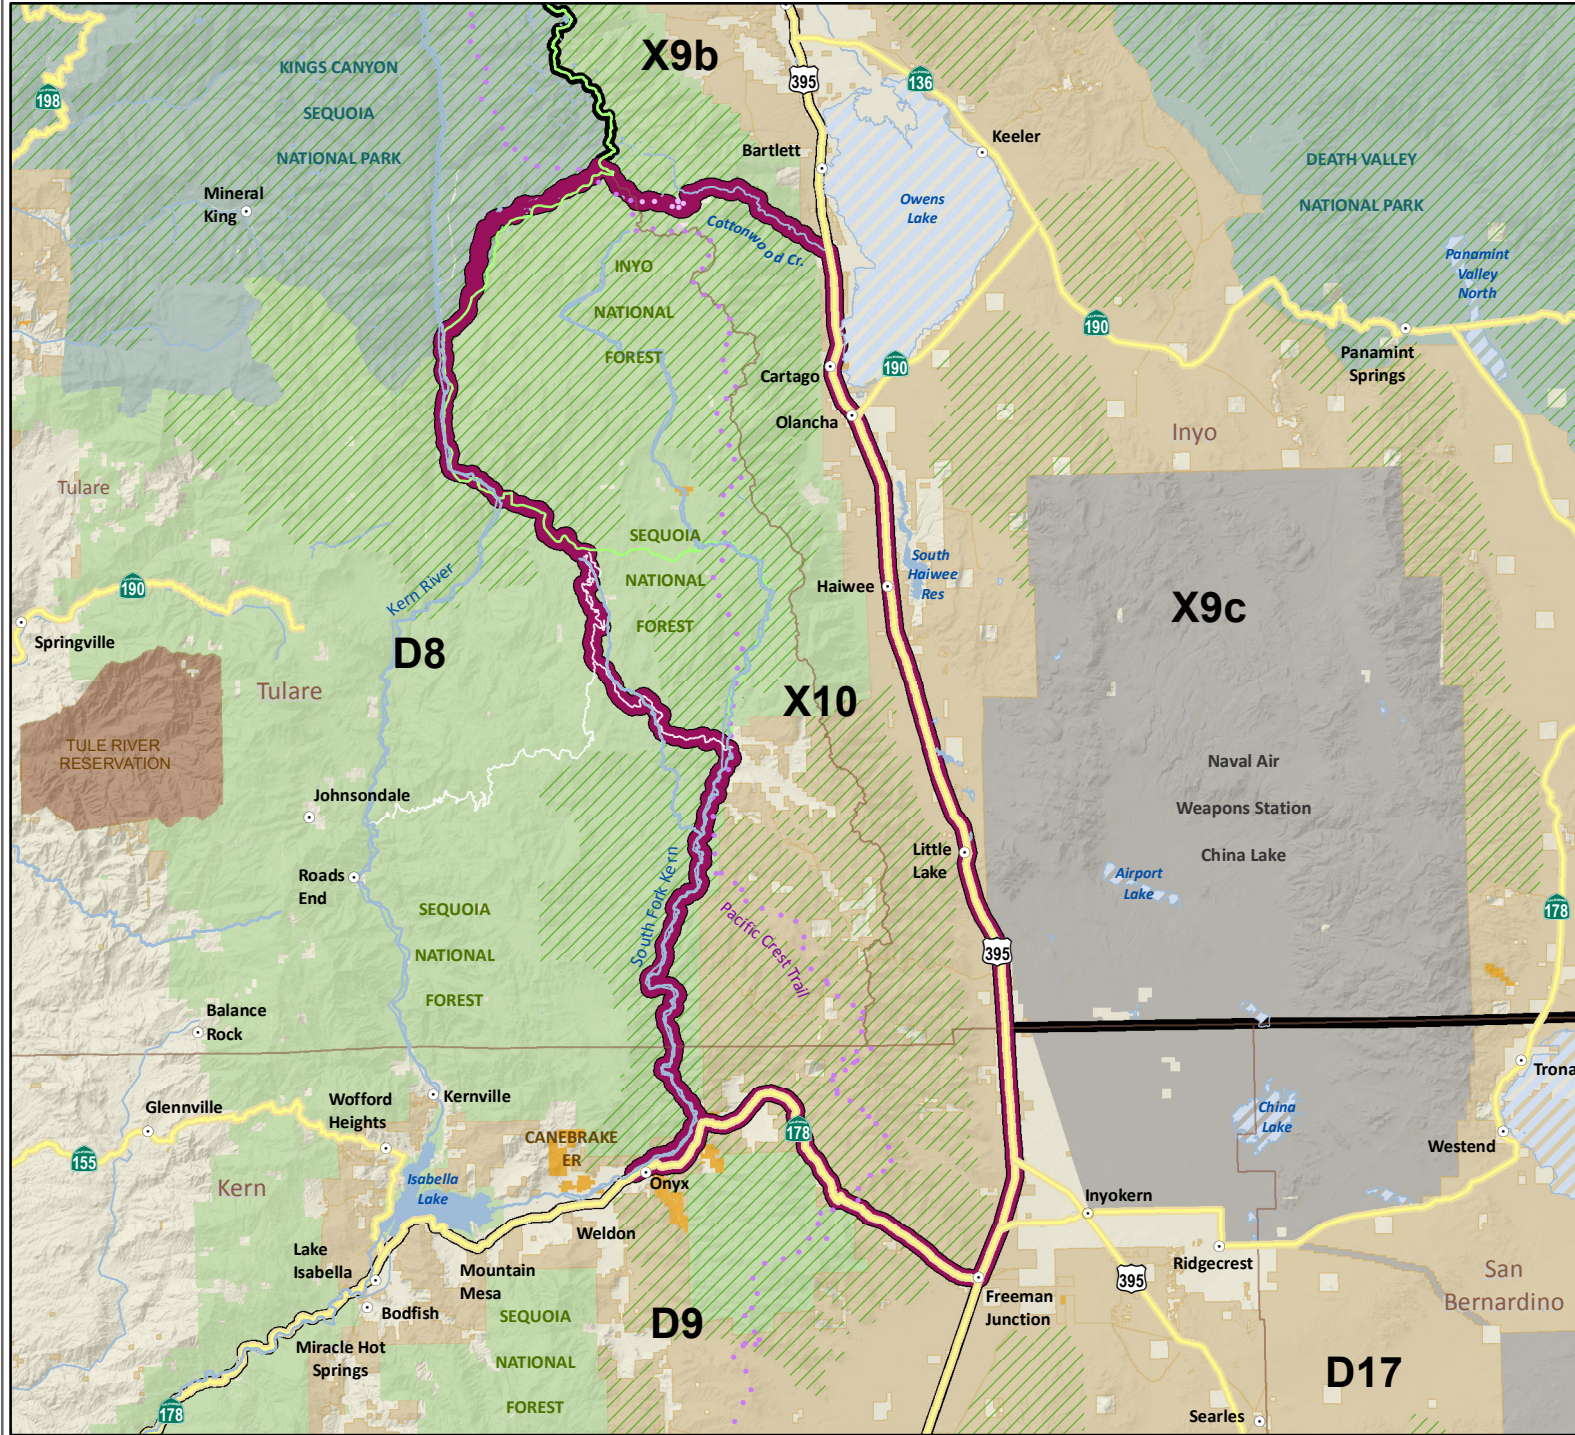

CALIFORNIA DEPARTMENT OF FISH & WILDLIFE

DEER HUNT ZONE Zone X10

Tulare, Kern & Inyo County

- Zone X10
- Other Deer Zone
- CA Dept. of Fish & Wildlife
- CA Dept. of Parks & Rec.
- U.S. Fish & Wildlife Service
- U.S. Forest Service
- U.S. National Park Service
- U.S. BLM
- Wilderness Area
- U. S. Department of Defense

Note: Hunt boundary shown is an approximation. Hunters are responsible for knowing the exact boundary locations as described within Section 360, Title 14, Calif. Code of Regs.

8/12/2018