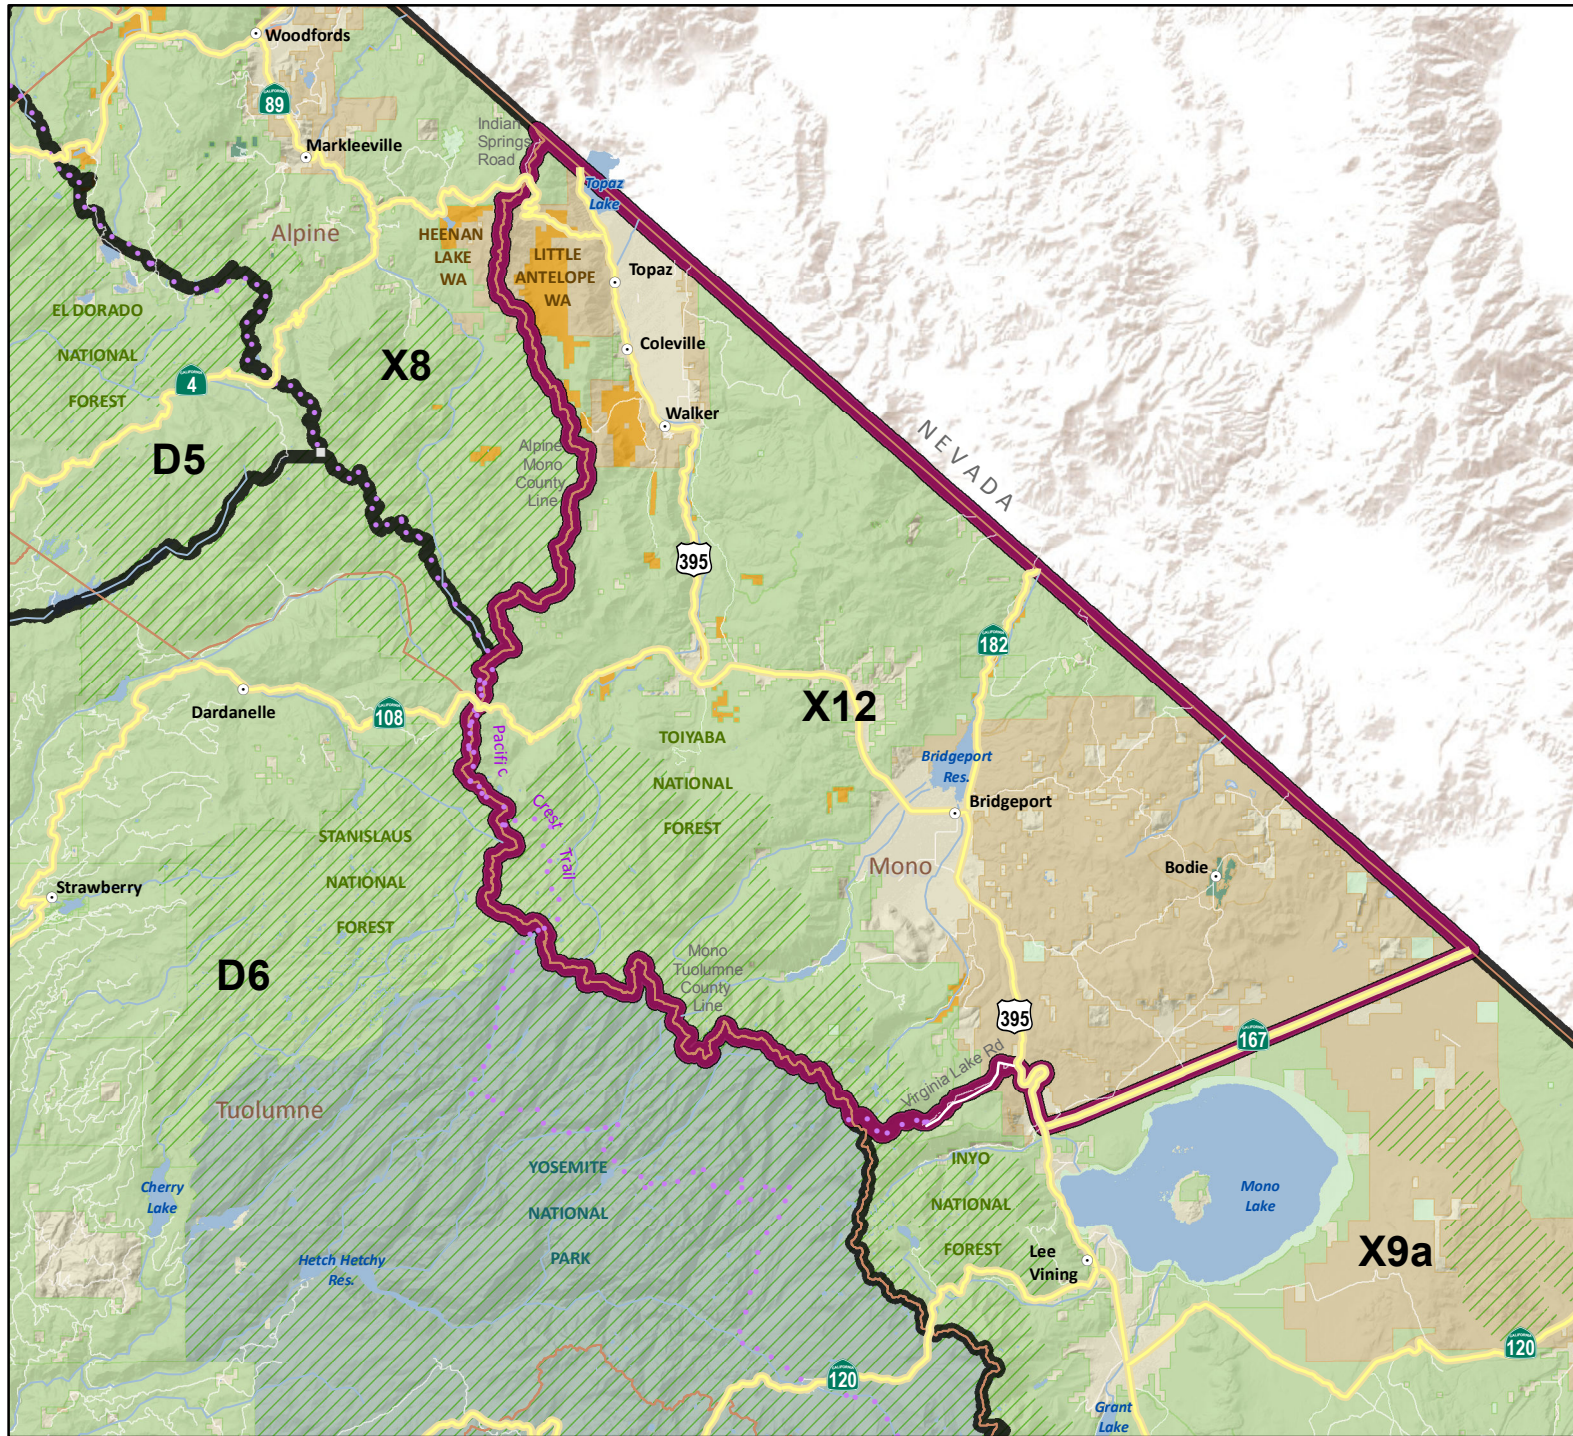

CALIFORNIA DEPARTMENT OF FISH & WILDLIFE

DEER HUNT ZONE Zone X12

Mono County

-  Zone X12
-  Other Deer Zone
-  CA Dept. of Fish & Wildlife
-  CA Dept. of Parks & Rec.
-  U.S. Fish & Wildlife Service
-  U.S. Forest Service
-  U.S. National Park Service
-  U.S. BLM
-  Wilderness Area

Note: Hunt boundary shown is an approximation. Hunters are responsible for knowing the exact boundary locations as described within Section 360, Title 14, Calif. Code of Regs.

8/12/2016