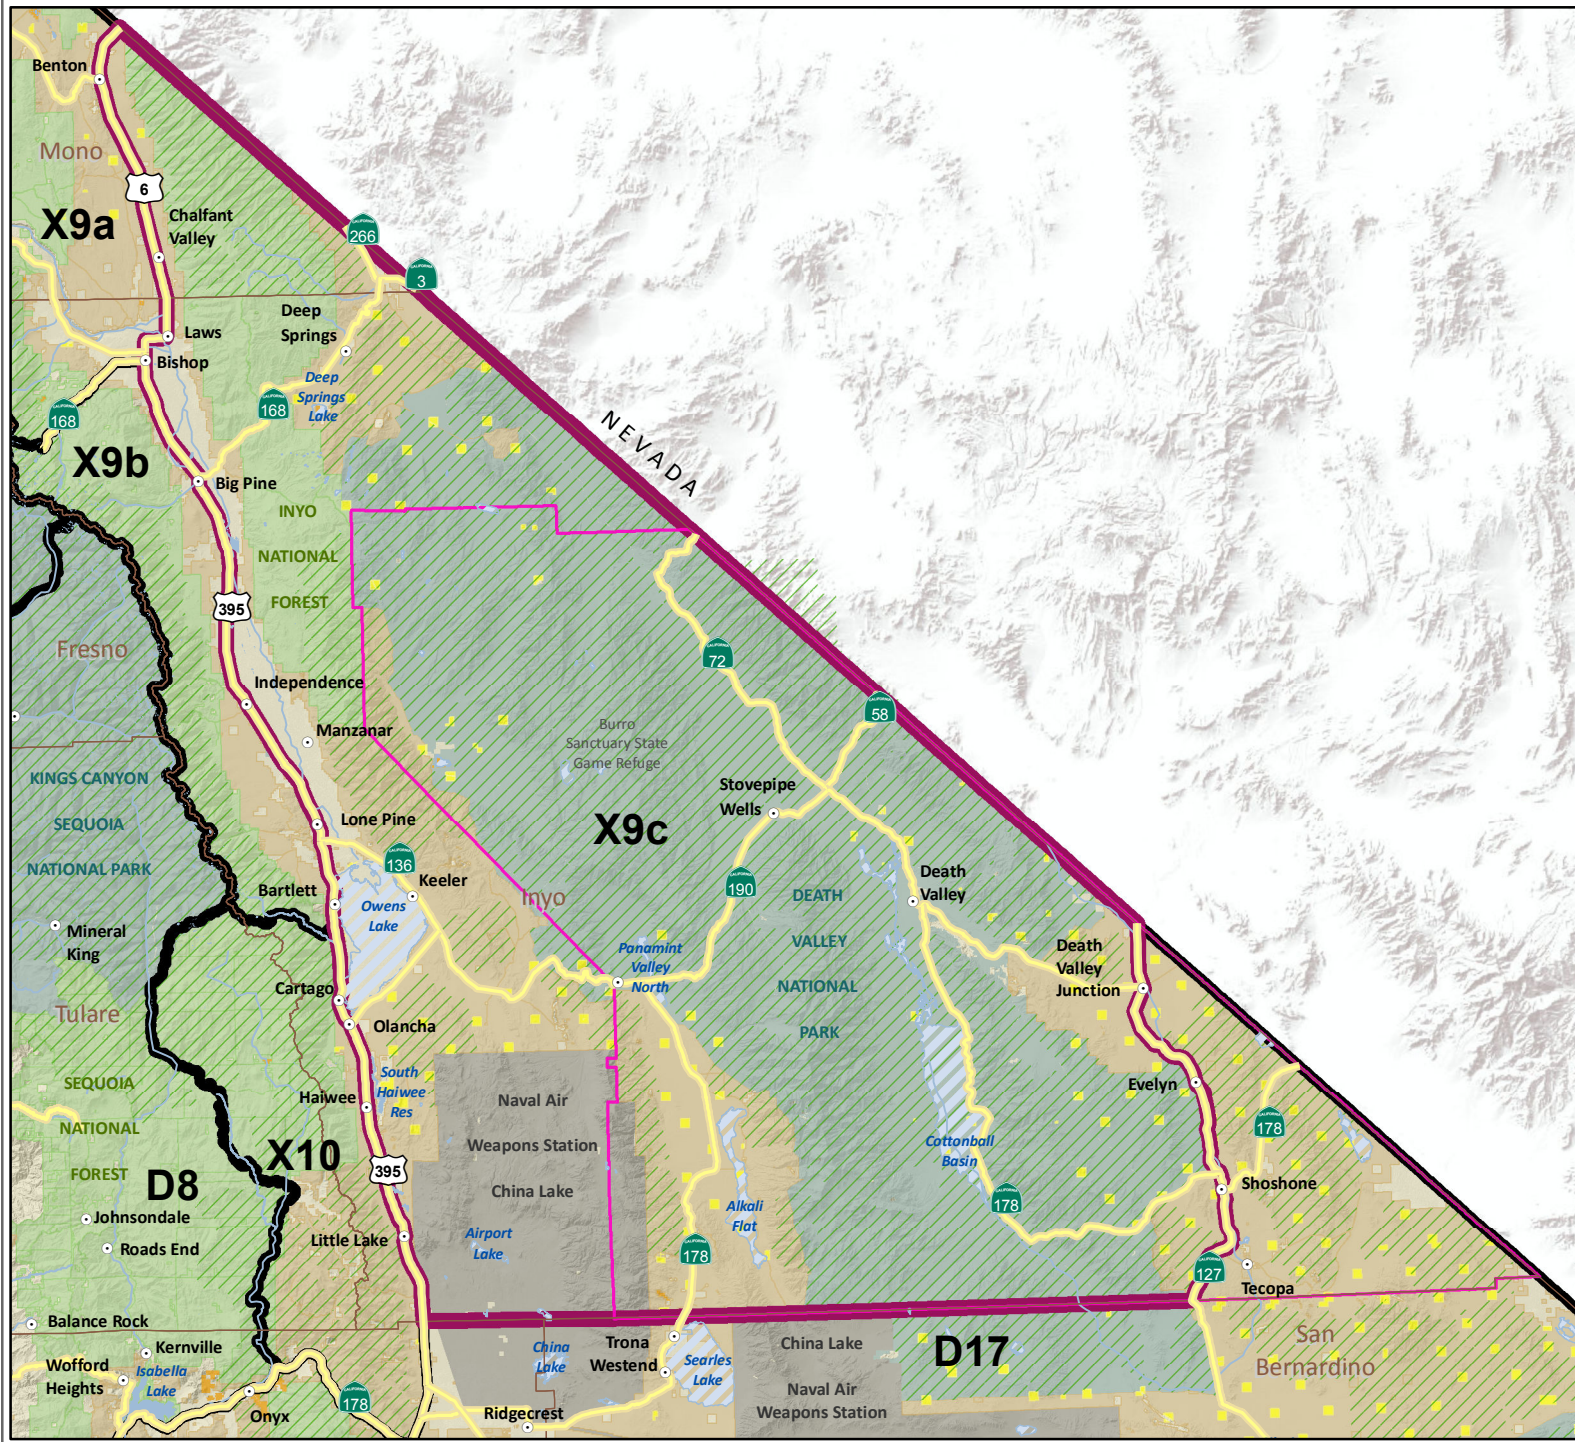

## DEER HUNT ZONE

### ZONE X9C

Inyo & Mono County

-  Zone X9c
-  Other Deer Zone
-  CA Dept. of Fish & Wildlife
-  CA Dept. of Parks & Rec.
-  U.S. Fish & Wildlife Service
-  U.S. Forest Service
-  U.S. National Park Service
-  U.S. BLM
-  Wilderness Area
-  U. S. Department of Defense
-  State Lands Commission
-  Game Refuge - State protected reserve closed to deer hunting.

Note: Hunt boundary shown is an approximation. Hunters are responsible for knowing the exact boundary locations as described within Section 360, Title 14, Calif. Code of Regs.

8/30/2016