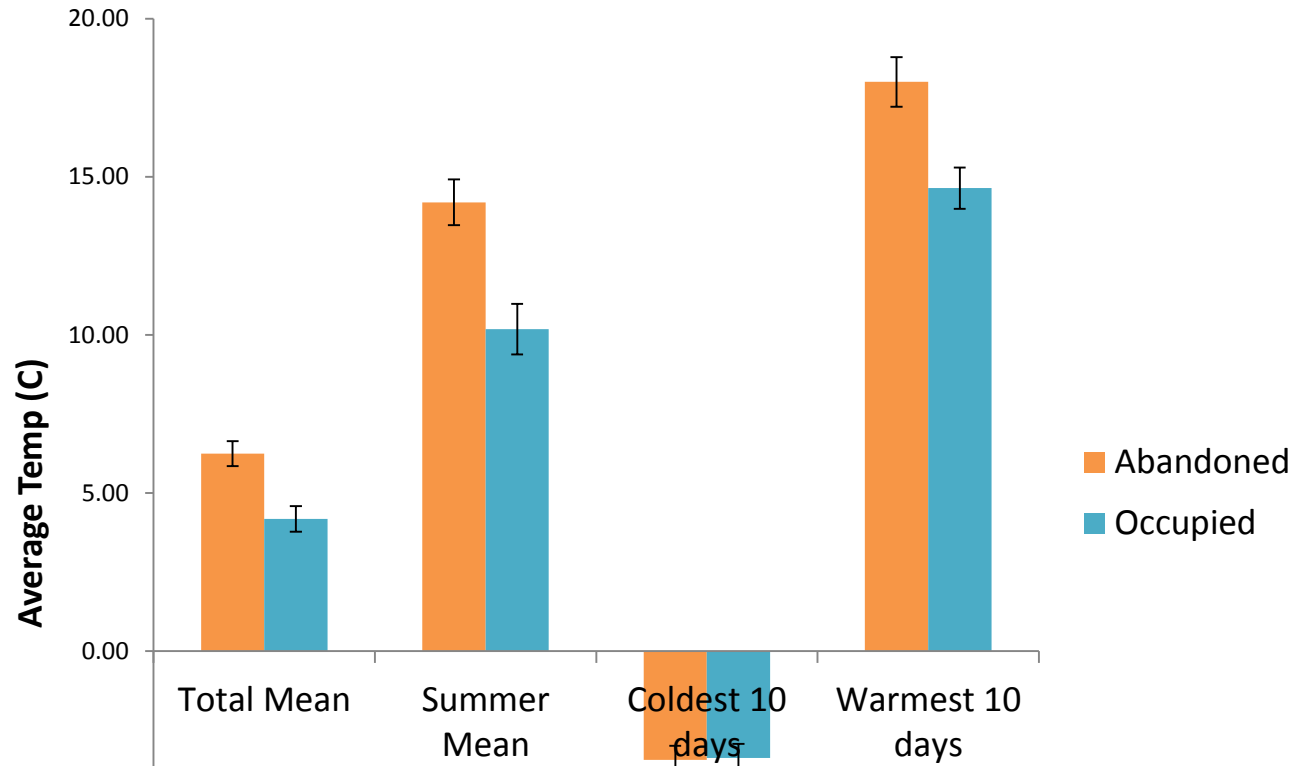

Temperature