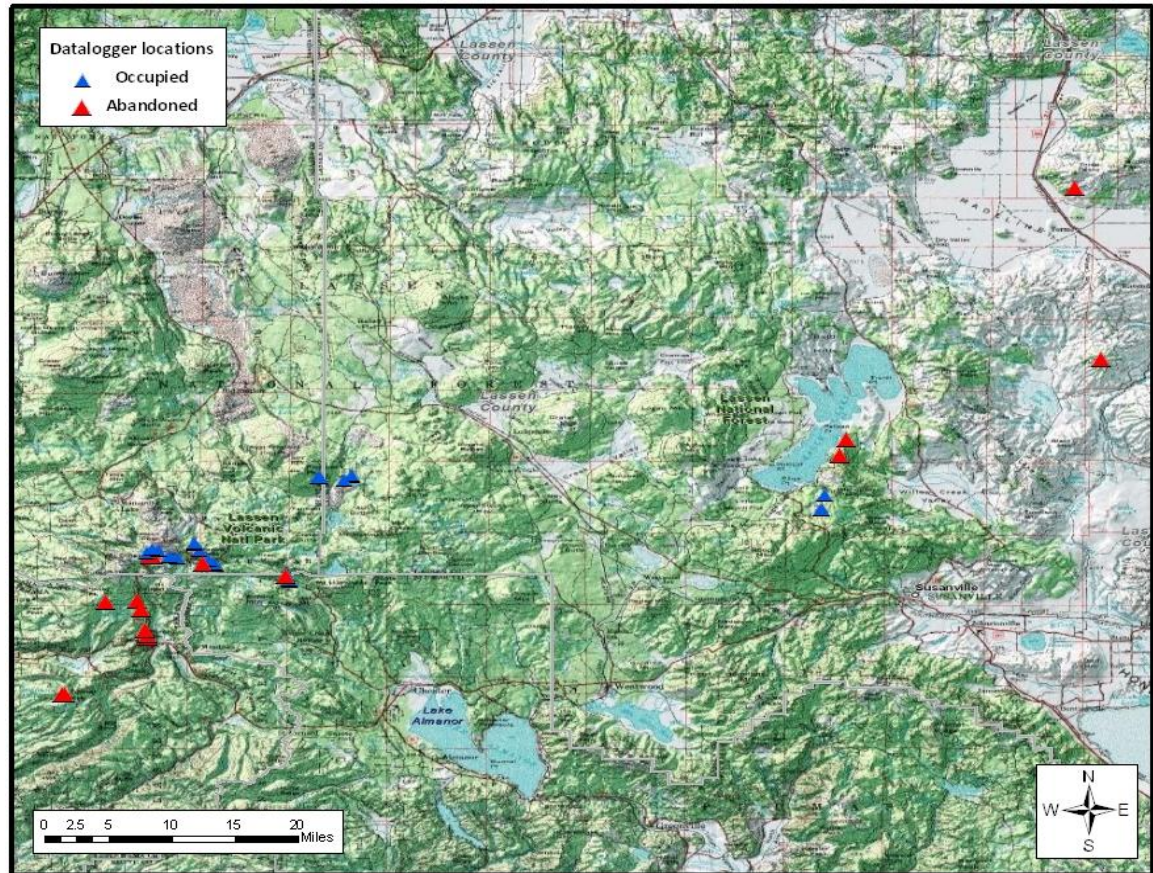

# Lassen Resurvey Results 2009-2010

	Occupied	Abandoned
<b>Sites Surveyed</b>		
Historic	11	6
Additional	6	11
<b>Datalogger Sites</b>		
Historic	9	5
Additional	8	7

# Temperature

Massing 2011

# Vegetation Covers

Massing 2011