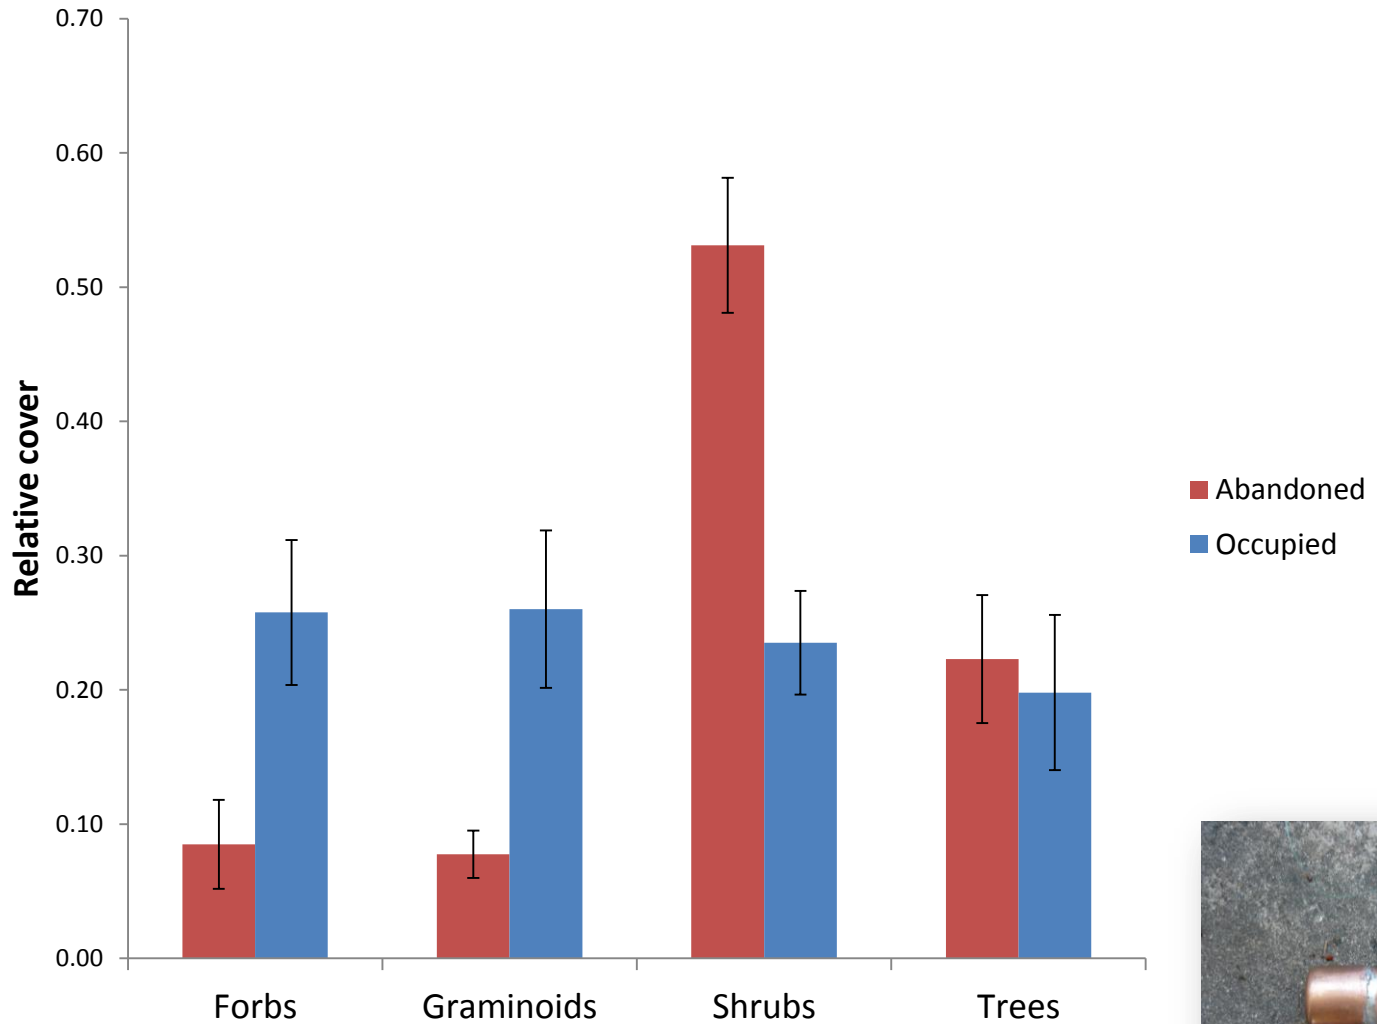

# Lassen Resurvey Results 2009-2010

	Occupied	Abandoned
<b>Sites Surveyed</b>		
Historic	11	6
Additional	6	11
<b>Datalogger Sites</b>		
Historic	9	5
Additional	8	7

# Vegetation Covers

Massing 2011