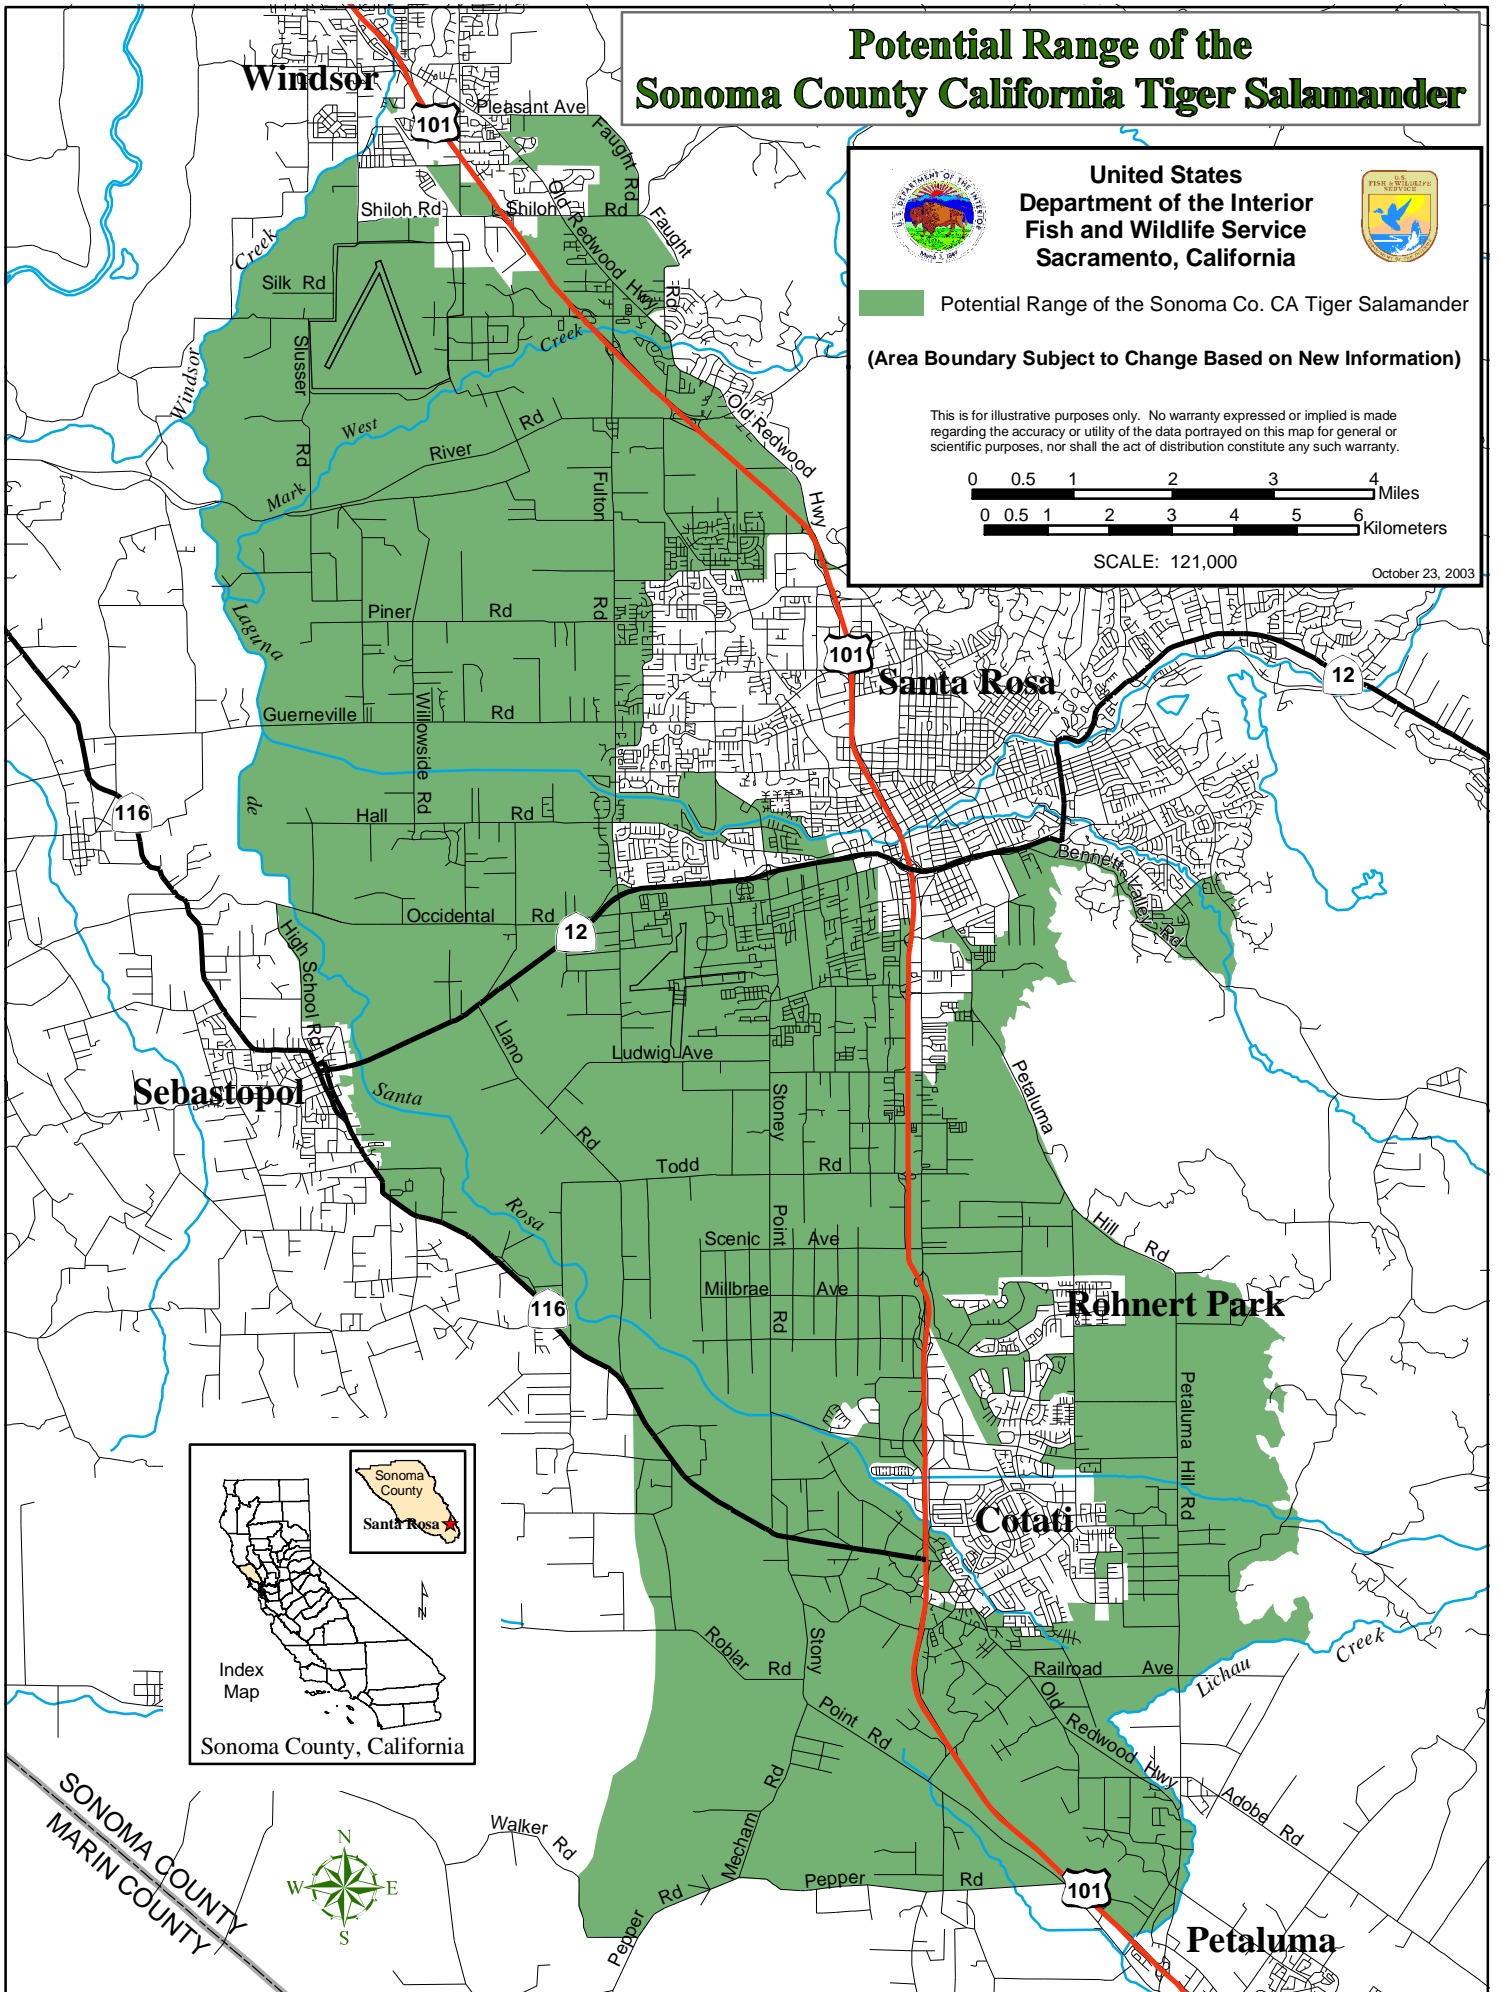

Potential Range of the Sonoma County California Tiger Salamander

United States
Department of the Interior
Fish and Wildlife Service
Sacramento, California

Potential Range of the Sonoma Co. CA Tiger Salamander

(Area Boundary Subject to Change Based on New Information)

SCALE: 121,000

October 23, 2003

SONOMA COUNTY
MARIN COUNTY