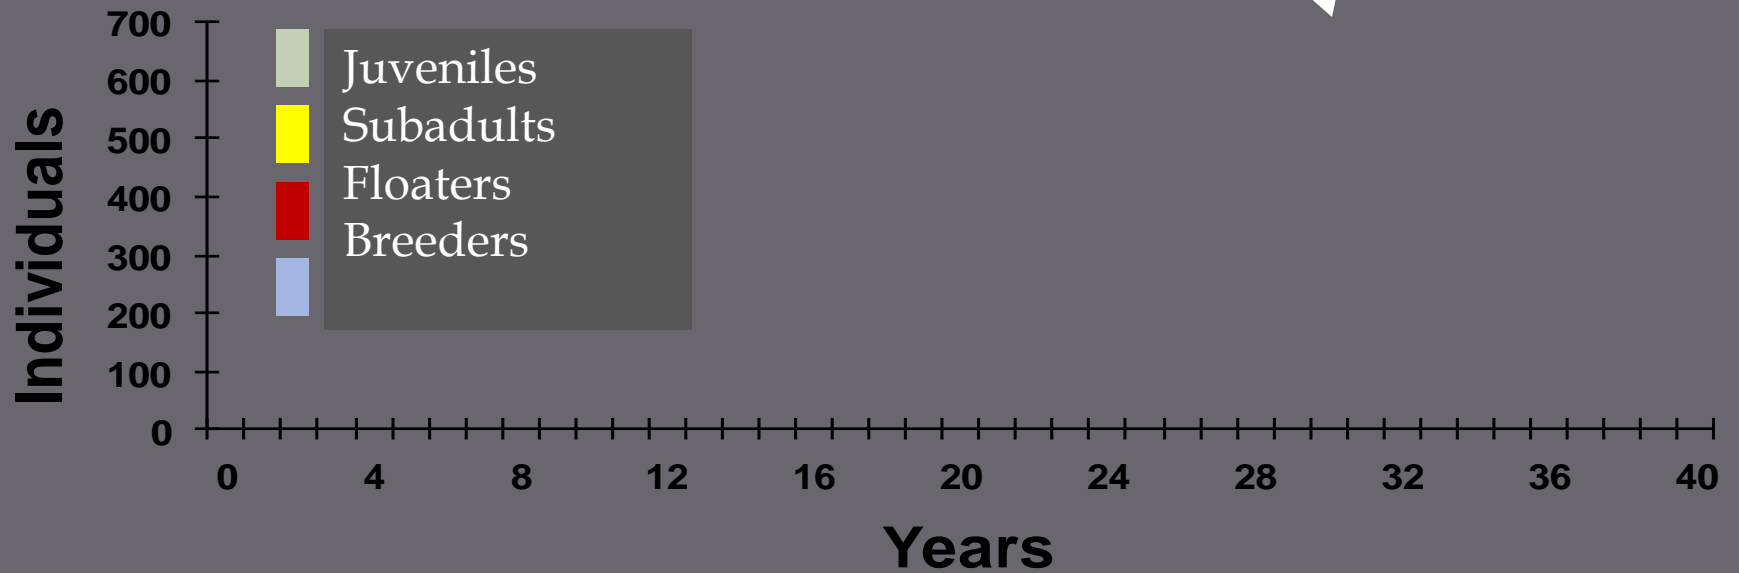

# Steenhof's rule for estimating the annual reproductive rate of a population

Reproductive rate = the number of large young (ca. 8 wks) per territorial pair

Successful pairs are easier to find than those that fail

Therefore, start early

Steenhof, K. 1987. Assessing raptor reproductive success and productivity. Pages 157-170 in B.A. Giron-Pendleton, B.A. Millsap, K.W. Cline and D.M. Bird [eds.], Raptor Management Techniques Manual. Natl. Wildl. Fed., Washington, D.C.

# GROWTH OF A GOLDEN EAGLE POPULATION

Equilibrium

Population structure

## Population Structure