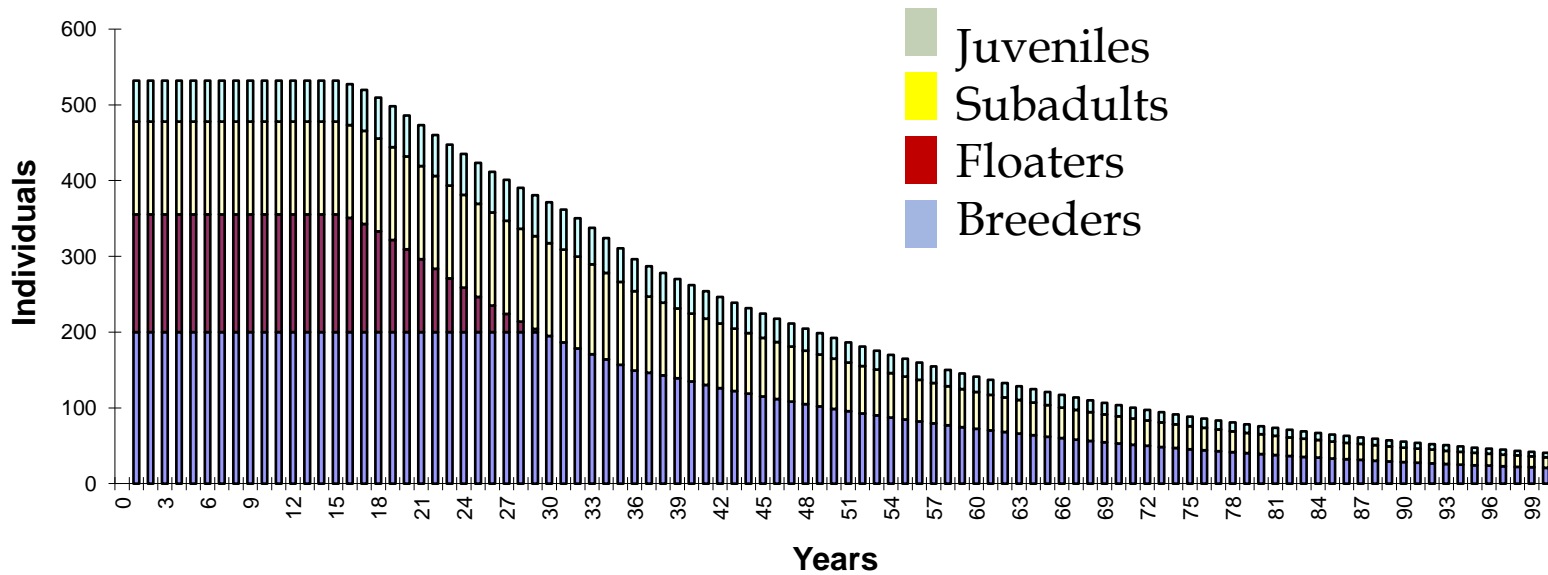

# Steenhof's rule for estimating the annual reproductive rate of a population

Reproductive rate = the number of large young (ca. 8 wks) per territorial pair

Successful pairs are easier to find than those that fail

# GROWTH OF A GOLDEN EAGLE POPULATION

Equilibrium

Population structure

# WHEN LAMBDA IS LESS THAN ONE

## Population Structure