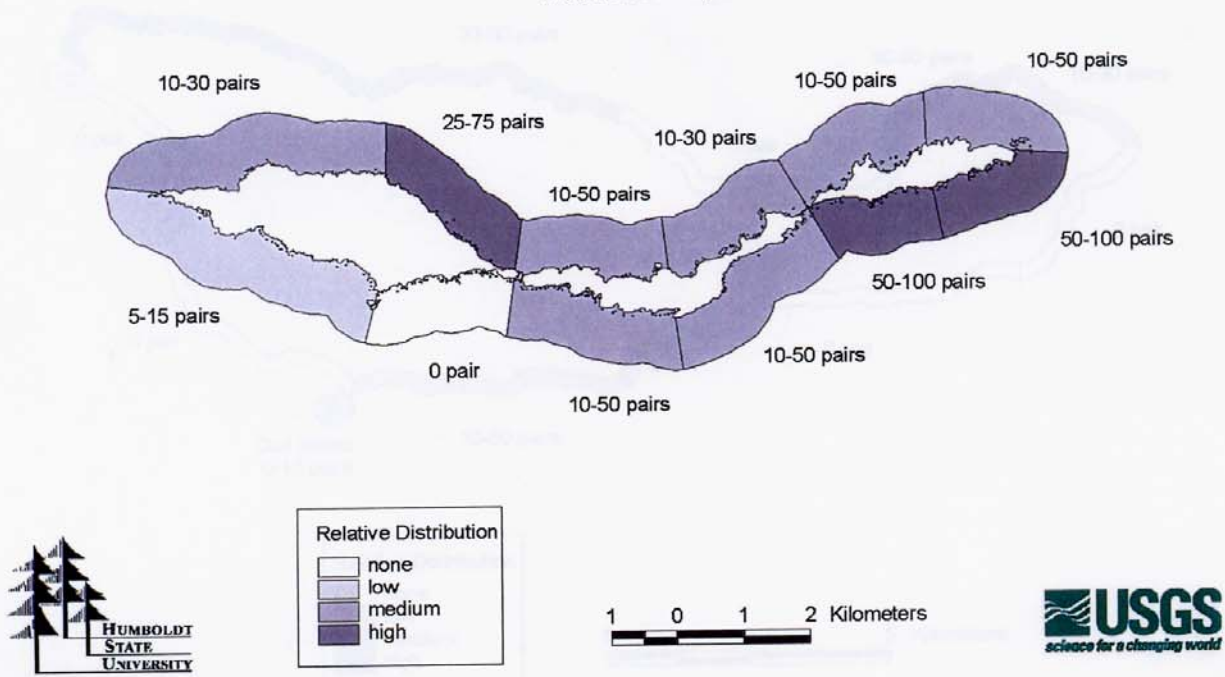

# Xantus's Murrelet (Anacapa Island) 200-600 pairs

Estimates are based on best available data from 1994-2002 surveys (HSU & USGS, unpubl. data).  
Survey types: spotlight surveys, at-sea vocalization surveys, nesting habitat assessment,  
nest searches, and at-sea captures.

Map prepared 29 May 2002

**Figure 12.** Estimated number of breeding Xantus's Murrelets on Anacapa Island.  
(H. R. Carter, unpubl. data, May 2002; subject to revision before final).