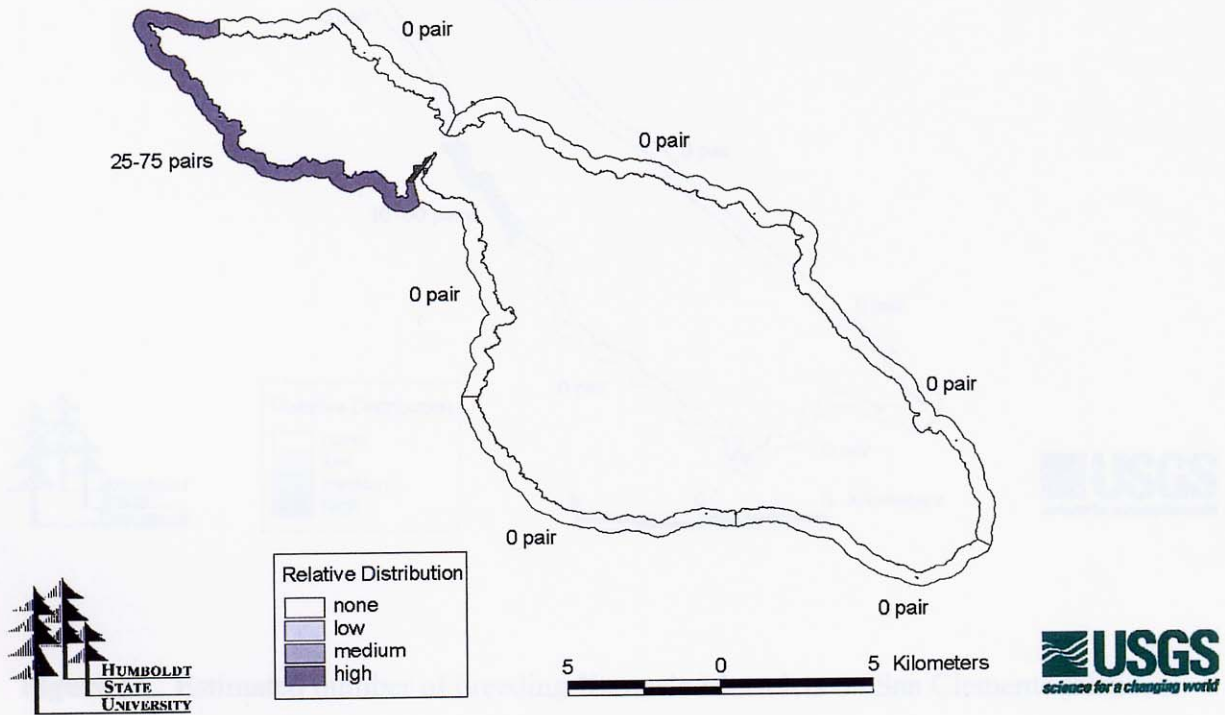

Xantus's Murrelet (San Clemente Island)
10-50 pairs

Xantus's Murrelet (Santa Catalina Island)
25-75 pairs

Estimates are based on best available data from 1994-2000 surveys (HSU & USGS, unpubl. data).
Survey types: at-sea vocalization surveys, nesting habitat assessment, nest searches,
and at-sea captures/counts.

Map prepared 29 May 2002

Figure 15. Estimated number of breeding Xantus's Murrelets on Santa Catalina Island.

(H.R. Carter, unpubl. data, May 2002; subject to revision before final).