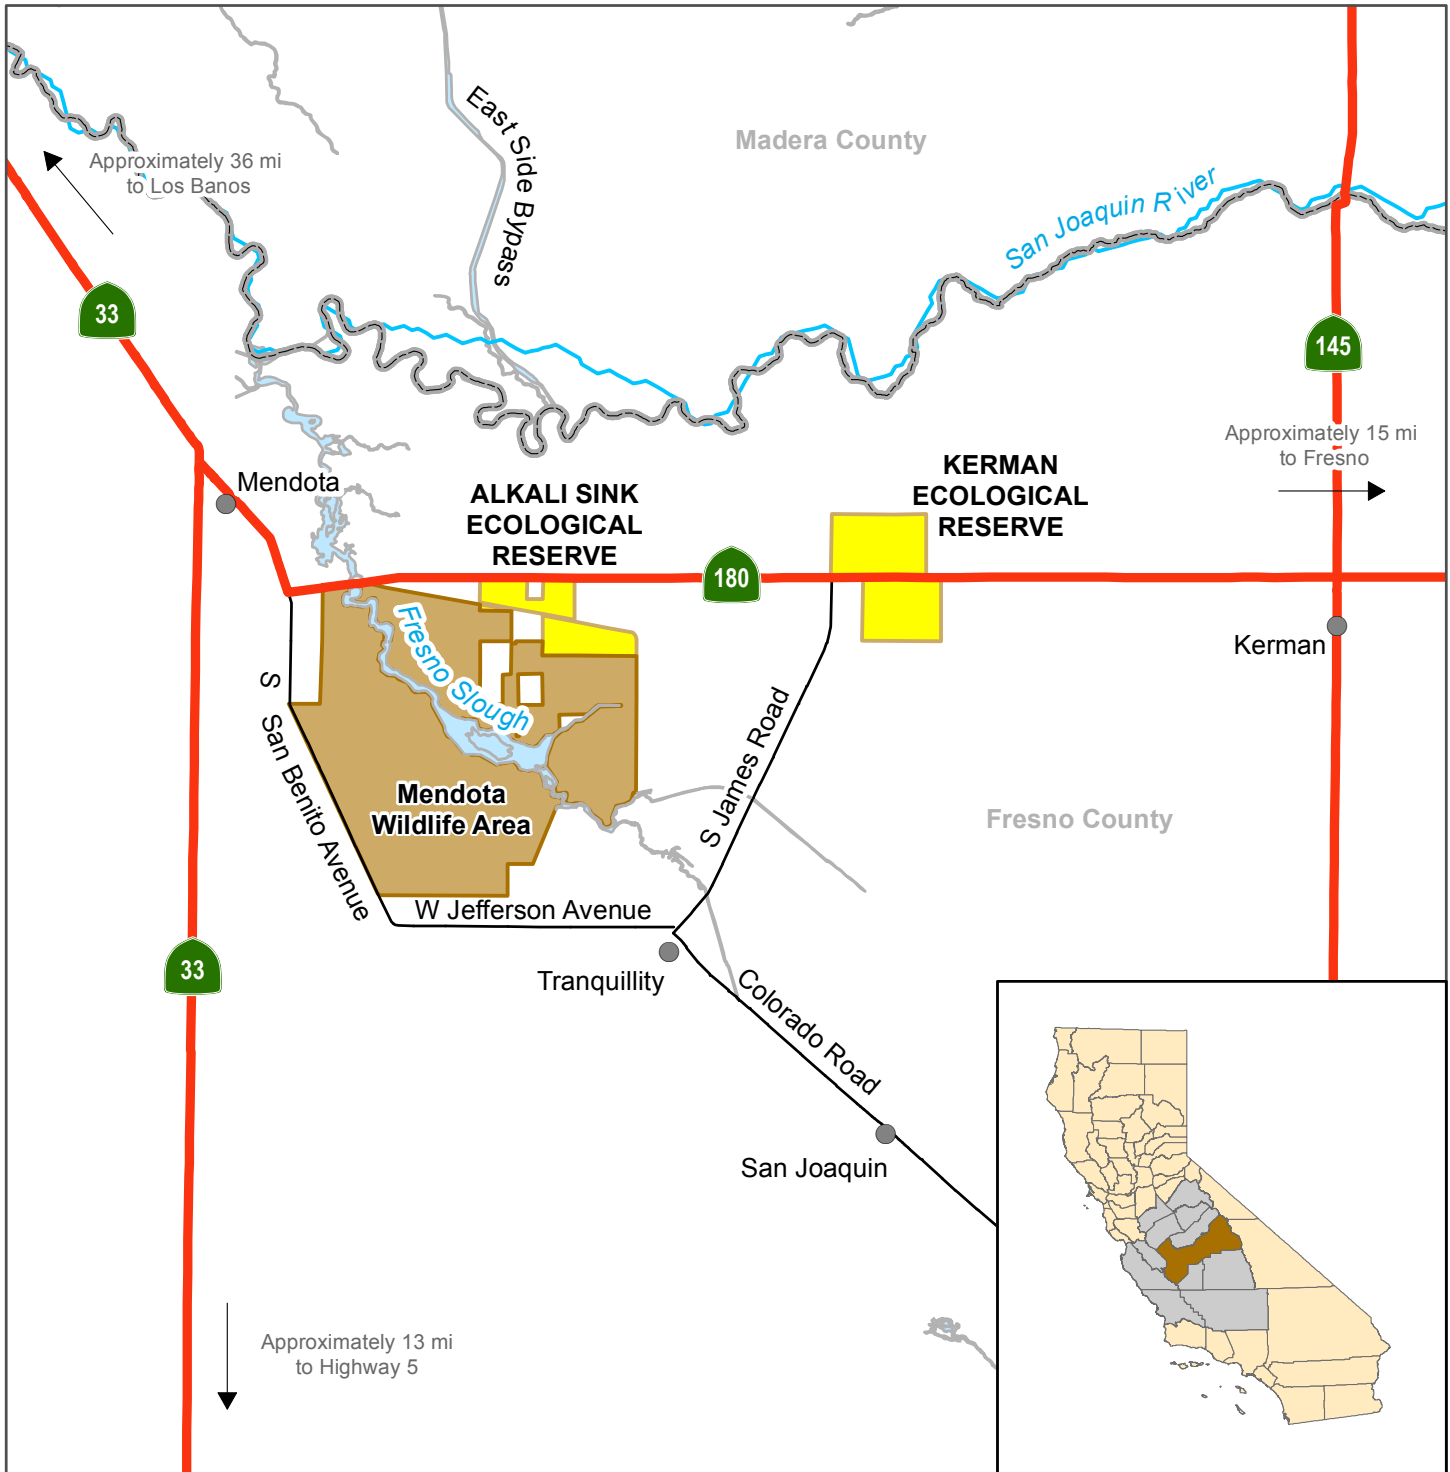

**California Department of Fish and Wildlife  
Central Region  
ALKALI SINK ECOLOGICAL RESERVE  
KERMAN ECOLOGICAL RESERVE  
MENDOTA WILDLIFE AREA  
Fresno County**

	Ecological Reserve		State Highway	 
	Wildlife Area		Local Road	

Disclaimer: Boundaries are approximate.  
Maps are intended for general purposes only.