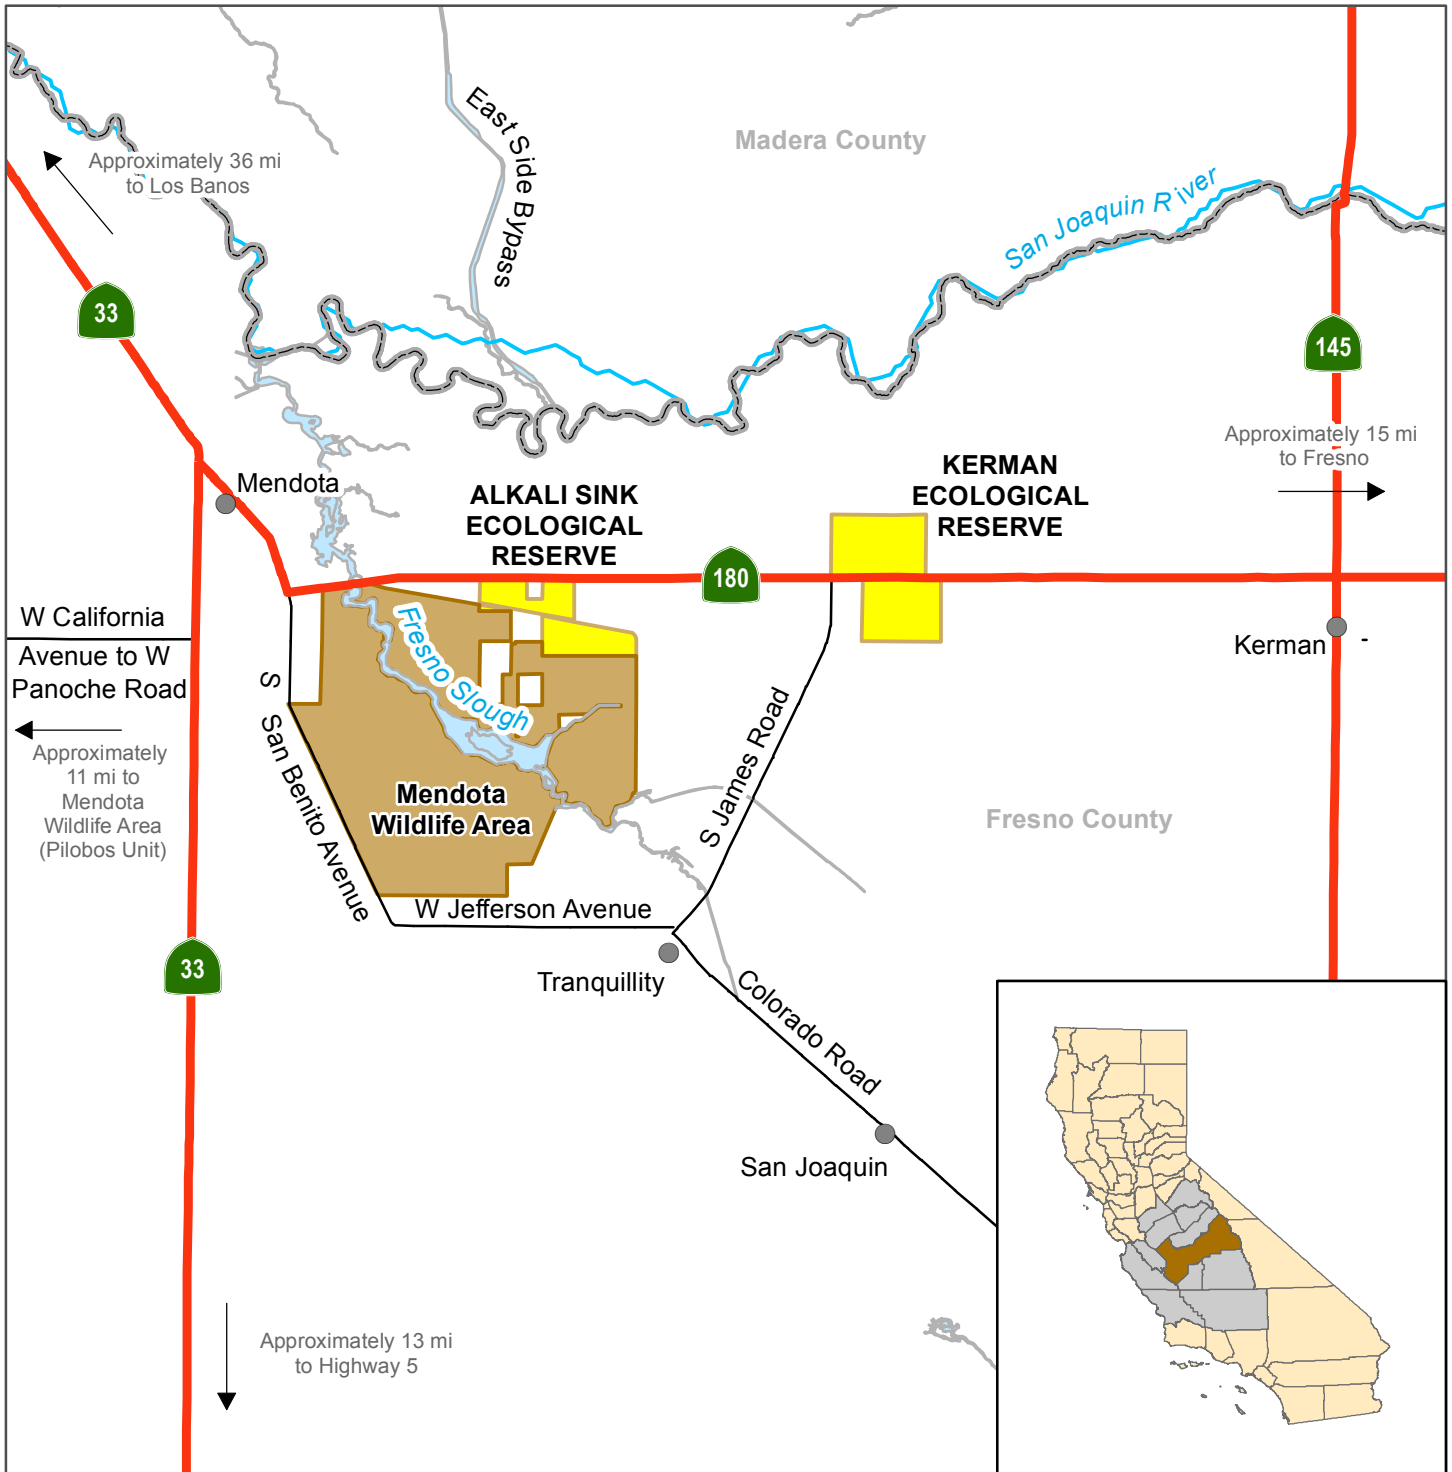

**California Department of Fish and Wildlife
Central Region
ALKALI SINK ECOLOGICAL RESERVE
KERMAN ECOLOGICAL RESERVE
MENDOTA WILDLIFE AREA
Fresno County**

	Ecological Reserve		State Highway
	Wildlife Area		Local Road

Disclaimer: Boundaries are approximate. Maps are intended for general purposes only. August 2019 - WLB