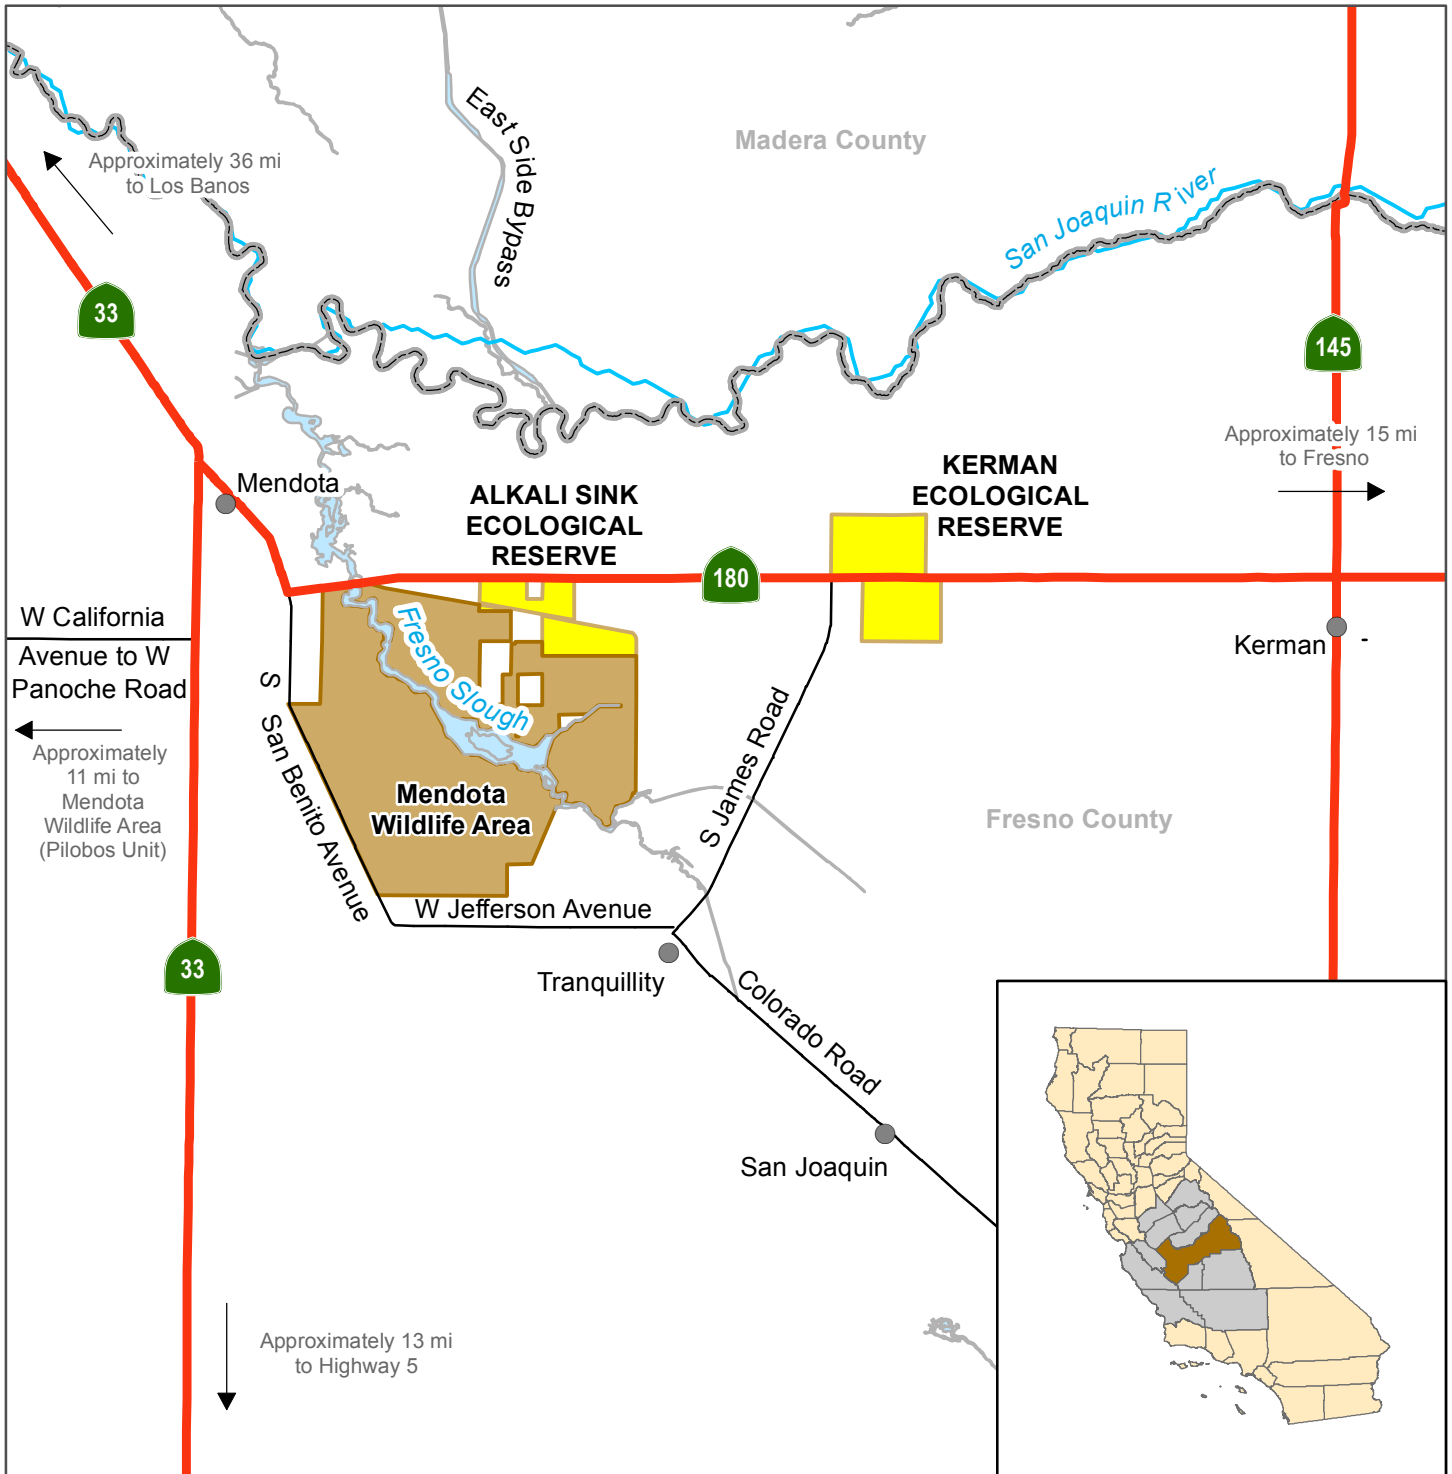

California Department of Fish and Wildlife
 Central Region
ALKALI SINK ECOLOGICAL RESERVE
KERMAN ECOLOGICAL RESERVE
MENDOTA WILDLIFE AREA
 Fresno County

	Ecological Reserve		State Highway
	Wildlife Area		Local Road

Disclaimer: Boundaries are approximate. Maps are intended for general purposes only. August 2019 - WLB