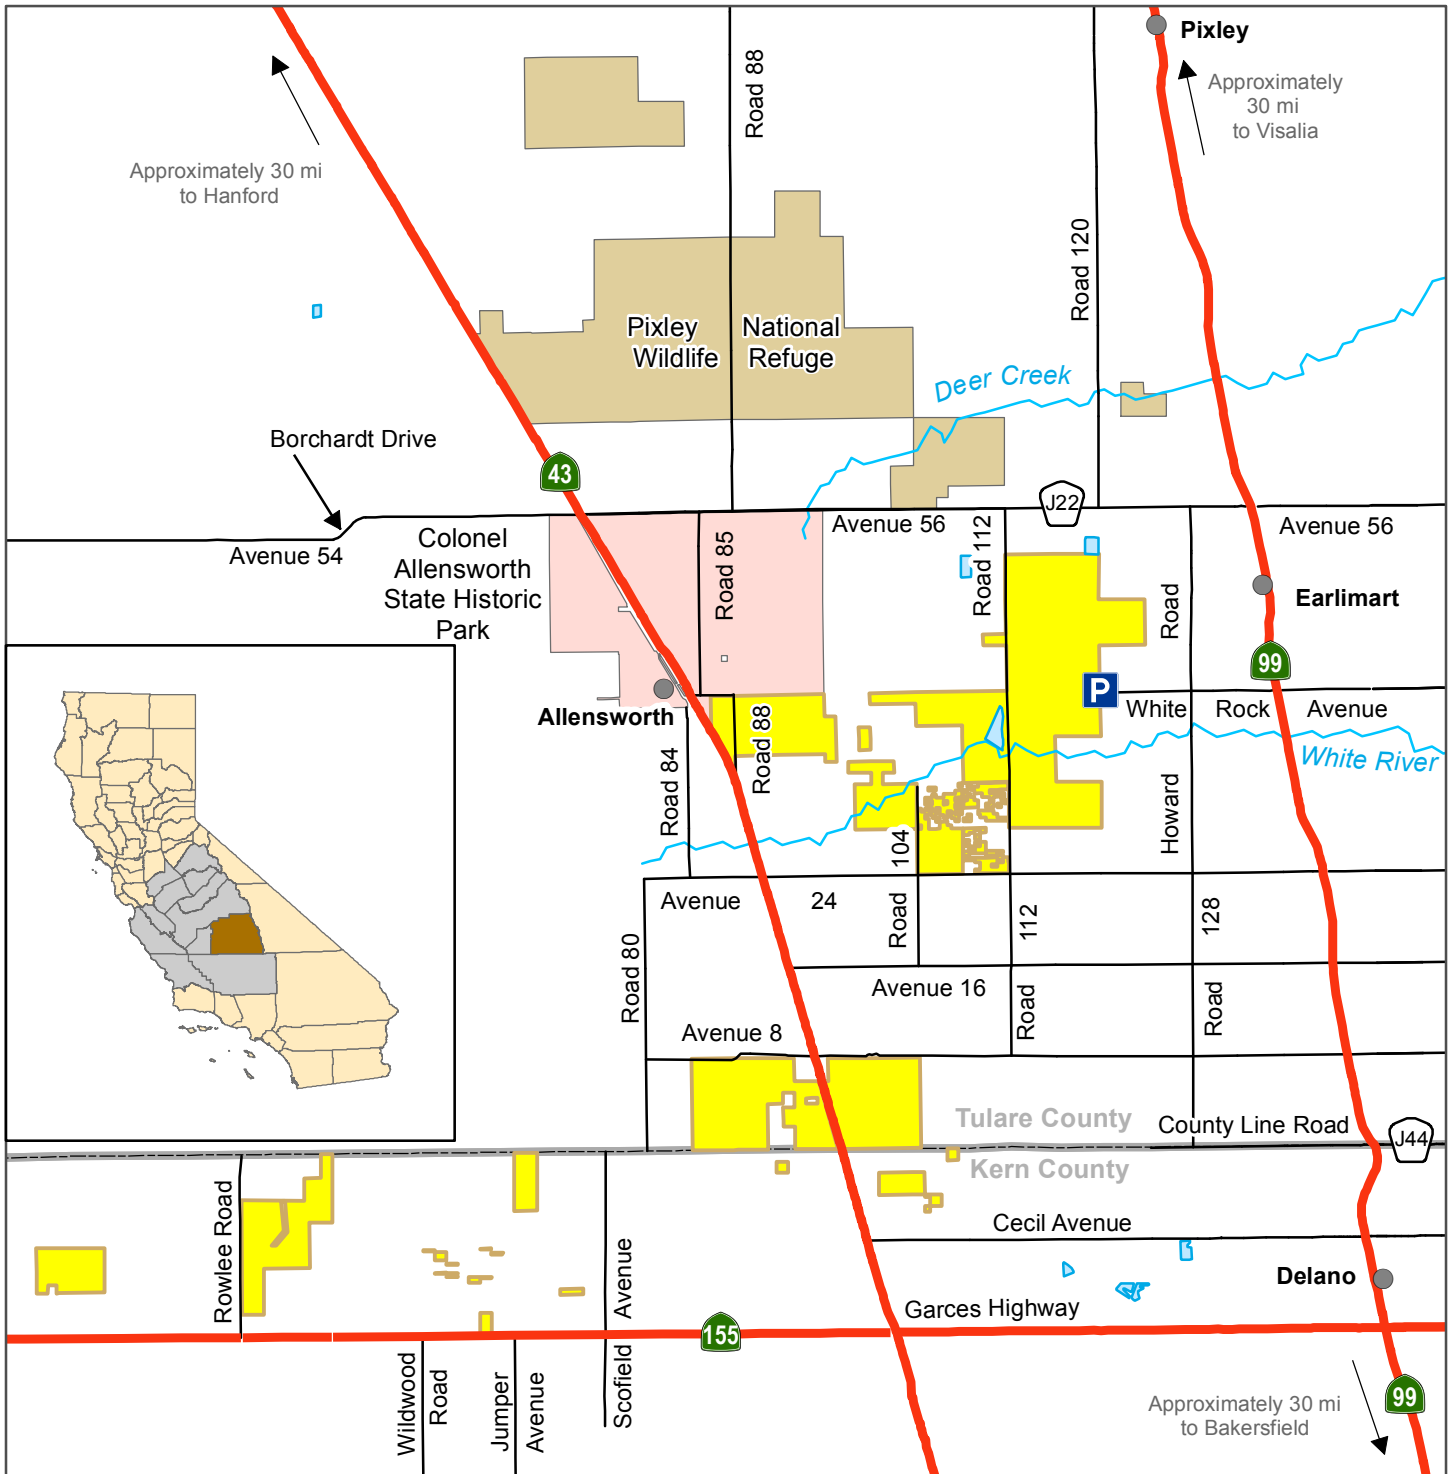

California Department of Fish and Wildlife Central Region ALLENSWORTH ECOLOGICAL RESERVE Tulare and Kern Counties

Ecological Reserve	State Highway	 0 ————— 4 Miles
State Historic Park	Local Road	
National Wildlife Refuge	Parking	

Disclaimer: Boundaries are approximate.
Maps are intended for general purposes only.

March 2013 - Lisa Ohara, WLB