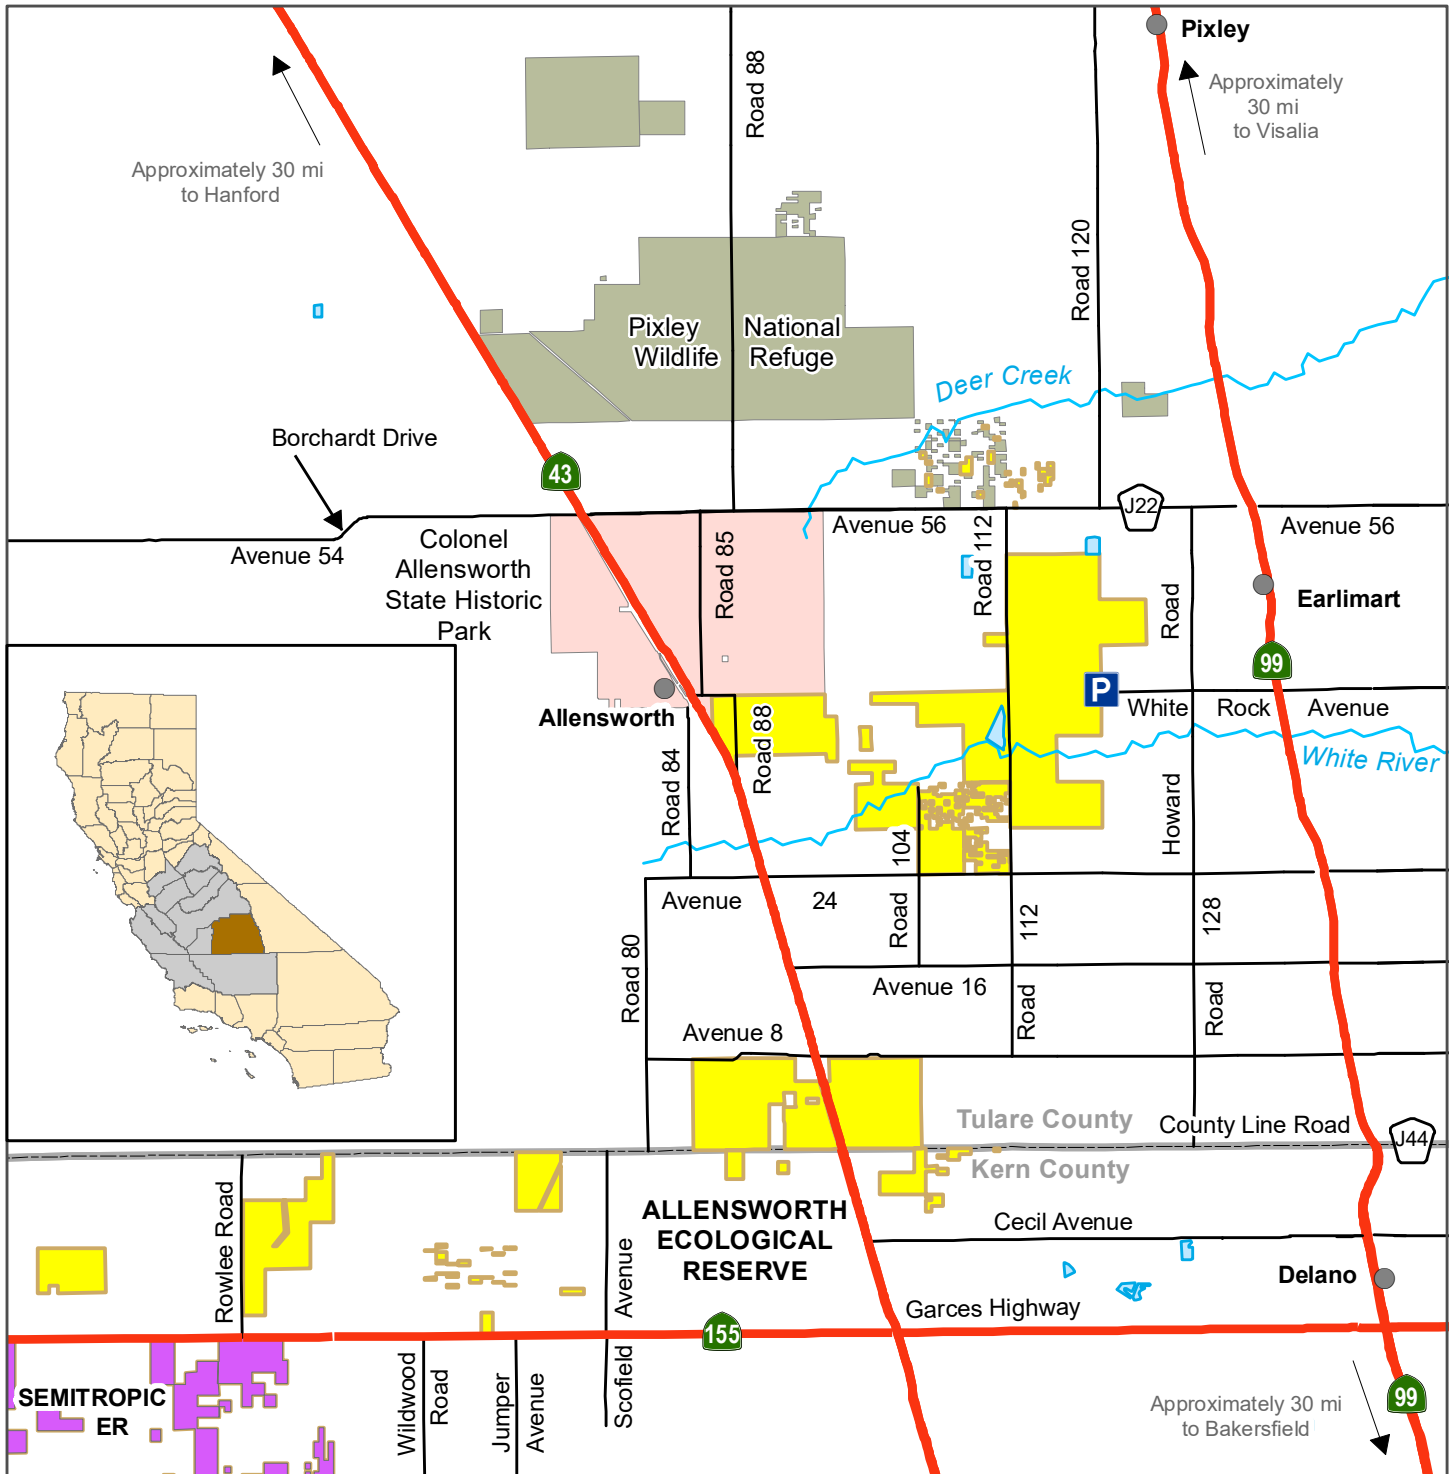

California Department of Fish and Wildlife Central Region ALLENSWORTH ECOLOGICAL RESERVE Tulare and Kern Counties

Allensworth Ecological Reserve	National Wildlife Refuge	Parking
Semitropic Ecological Reserve	State Highway	
State Historic Park	Local Road	

Disclaimer: Boundaries are approximate.
Maps are intended for general purposes only.