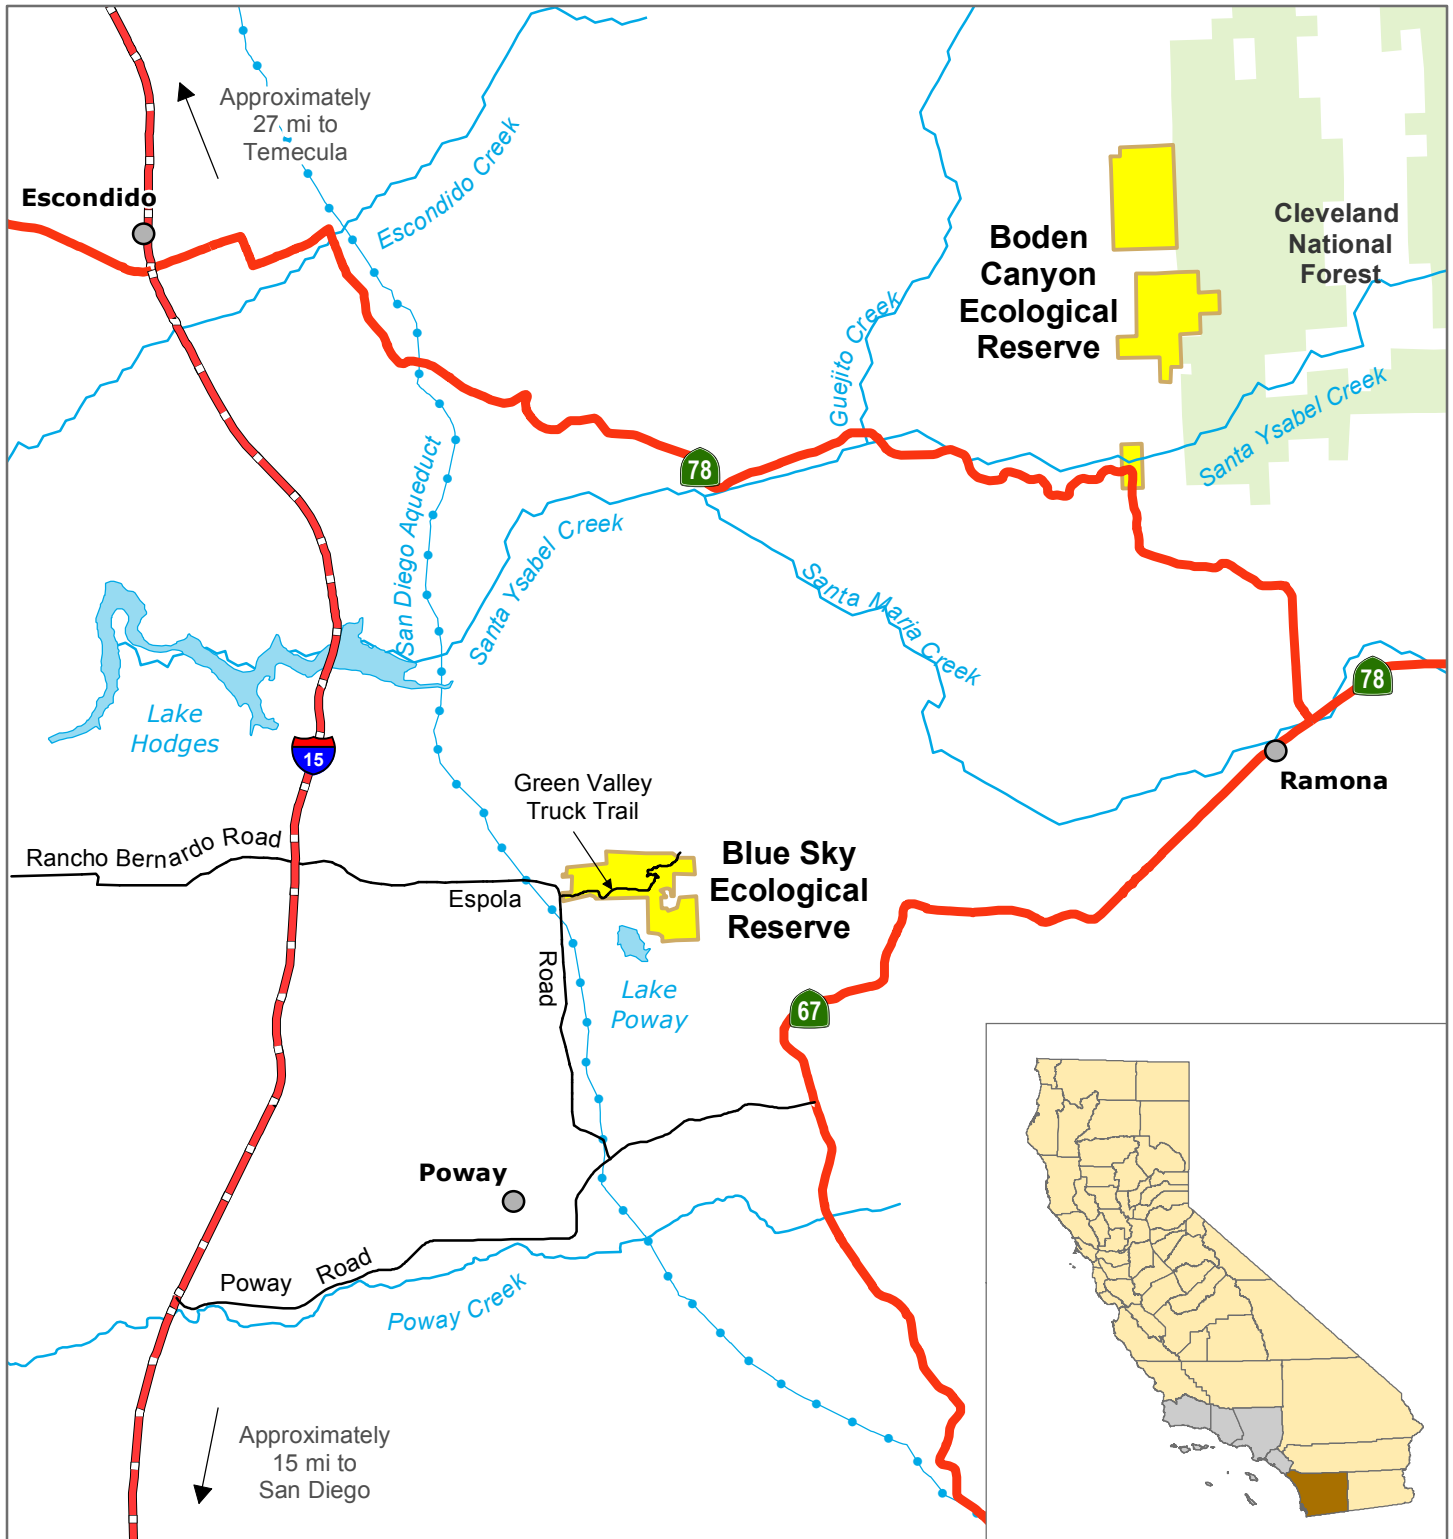

California Department of Fish and Wildlife

South Coast Region

BLUE SKY ECOLOGICAL RESERVE

San Diego County

	Ecological Reserve		Interstate Highway
	National Forest		State Highway
	Aqueduct		Local Road

Disclaimer: Boundaries are approximate.
 Maps are intended for general purposes only.