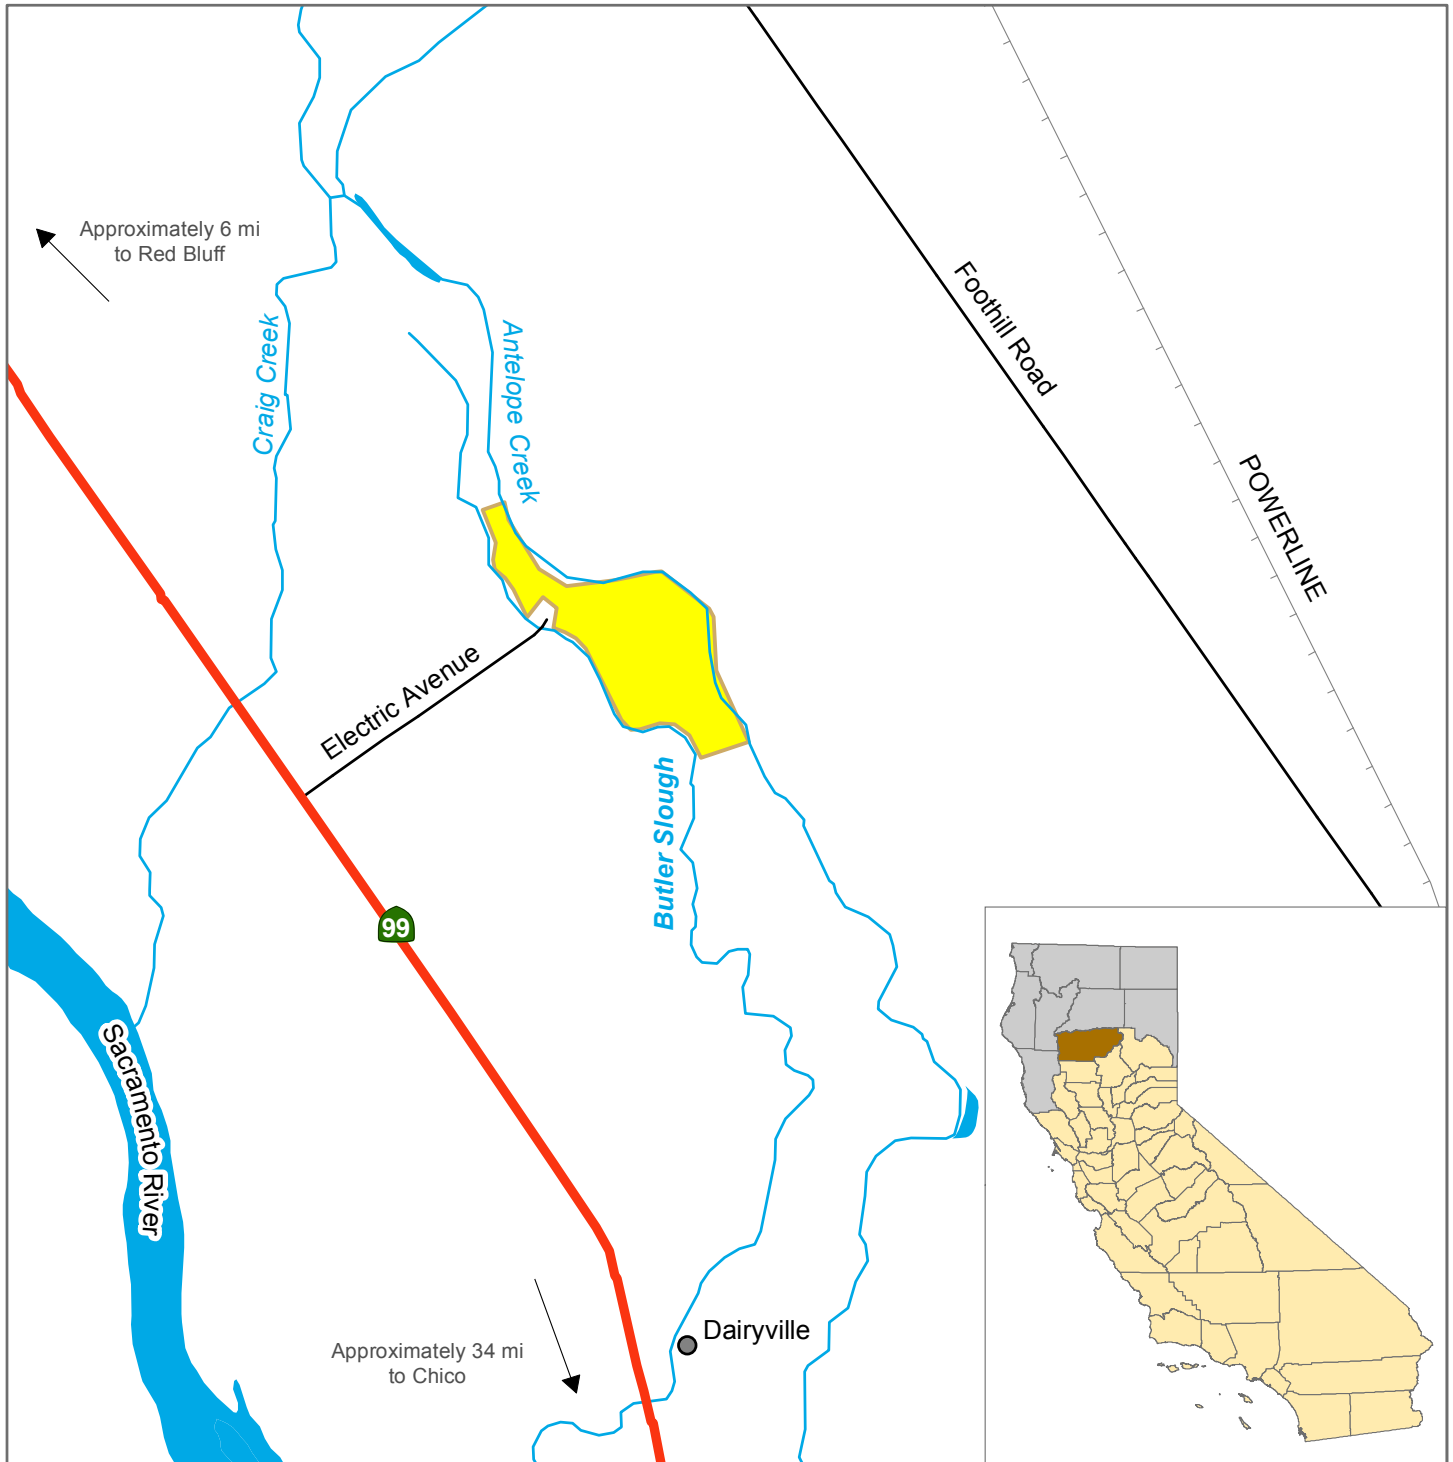

# California Department of Fish and Wildlife Northern Region BUTLER SLOUGH ECOLOGICAL RESERVE Tehama County

Ecological Reserve	State Highway
Slough / Creek	Local Road
Powerline	

Disclaimer: Boundaries are approximate.  
Maps are intended for general purposes only.