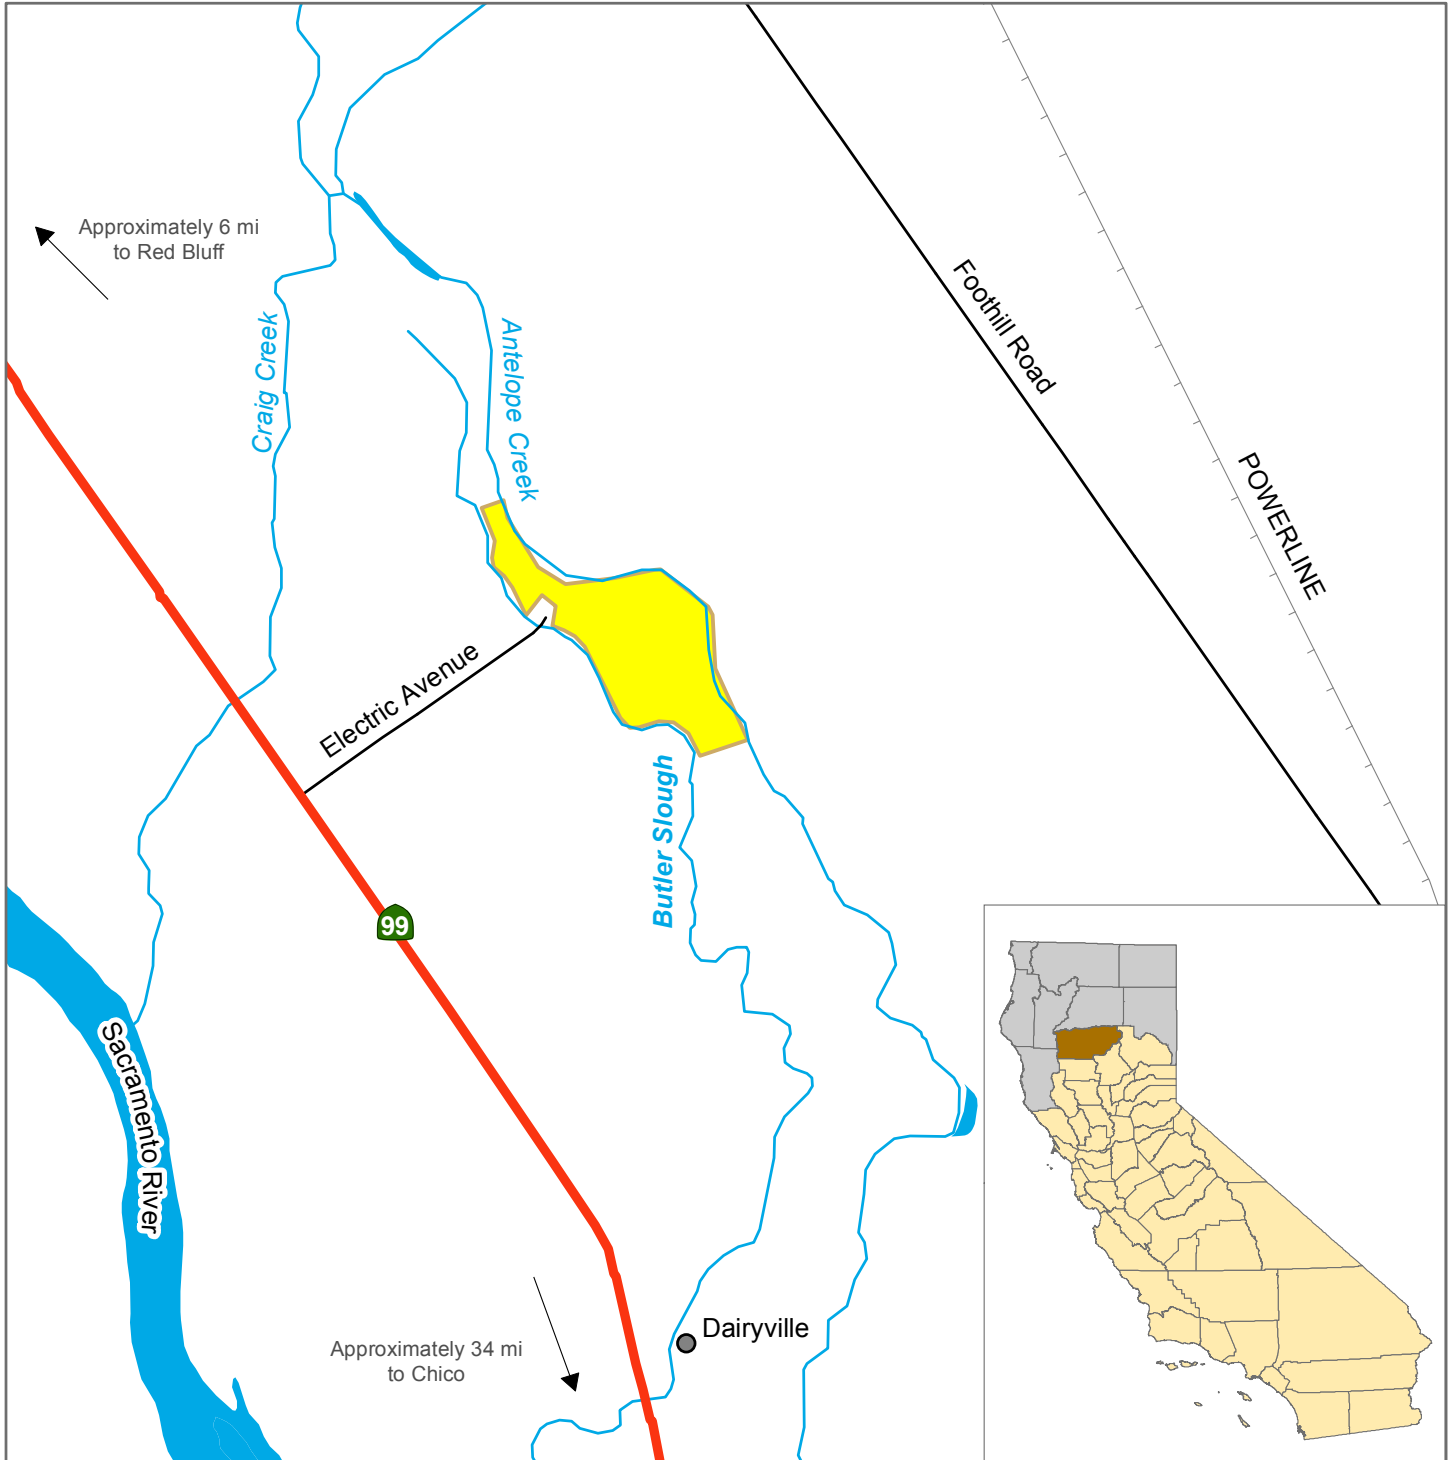

California Department of Fish and Wildlife Northern Region BUTLER SLOUGH ECOLOGICAL RESERVE Tehama County

Ecological Reserve	State Highway
Slough / Creek	Local Road
Powerline	

Disclaimer: Boundaries are approximate. Maps are intended for general purposes only. November 2014 - WLB