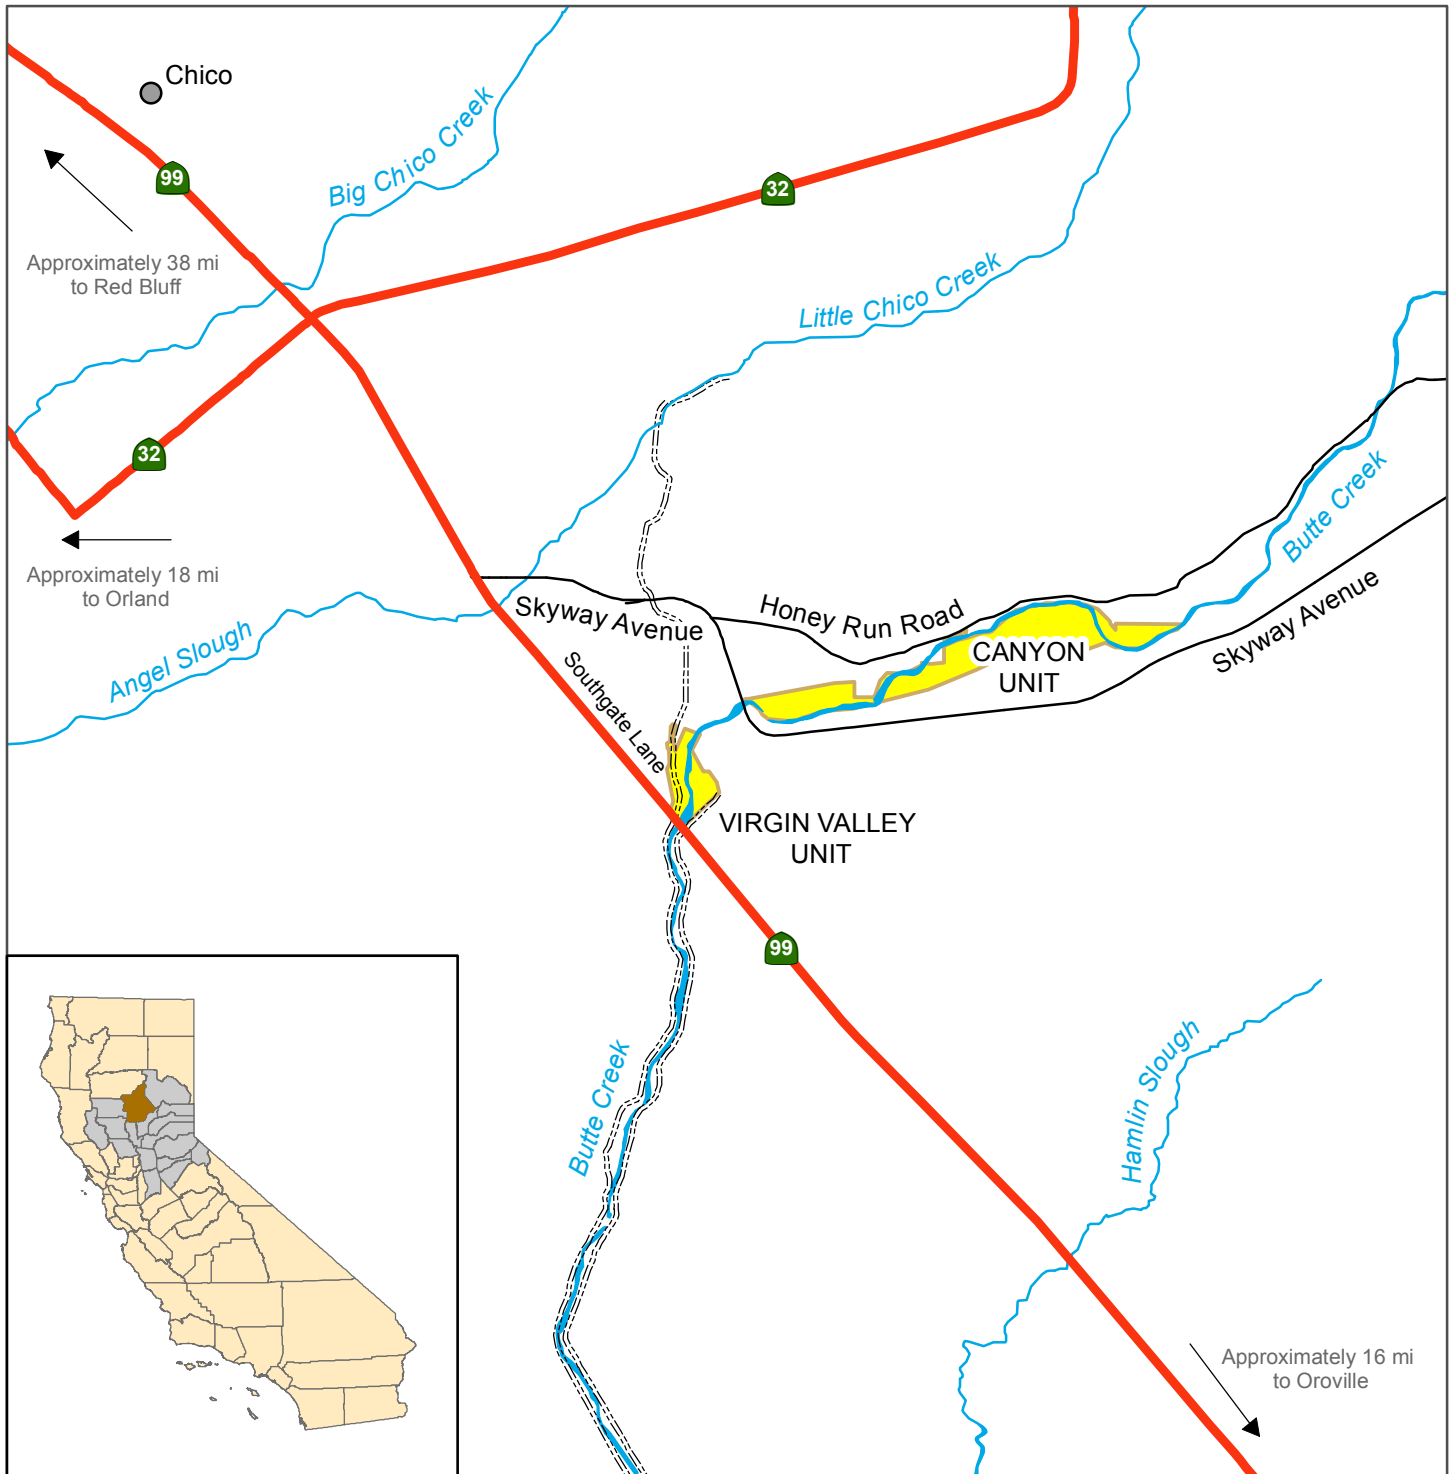

California Department of Fish and Wildlife North Central Region BUTTE CREEK CANYON ECOLOGICAL RESERVE Butte County

	Ecological Reserve		State Highway
	River / Creek		Local Road
			Levees - No Vehicle Access

Disclaimer: Boundaries are approximate.
Maps are intended for general purposes only.

November 2014 - WLB