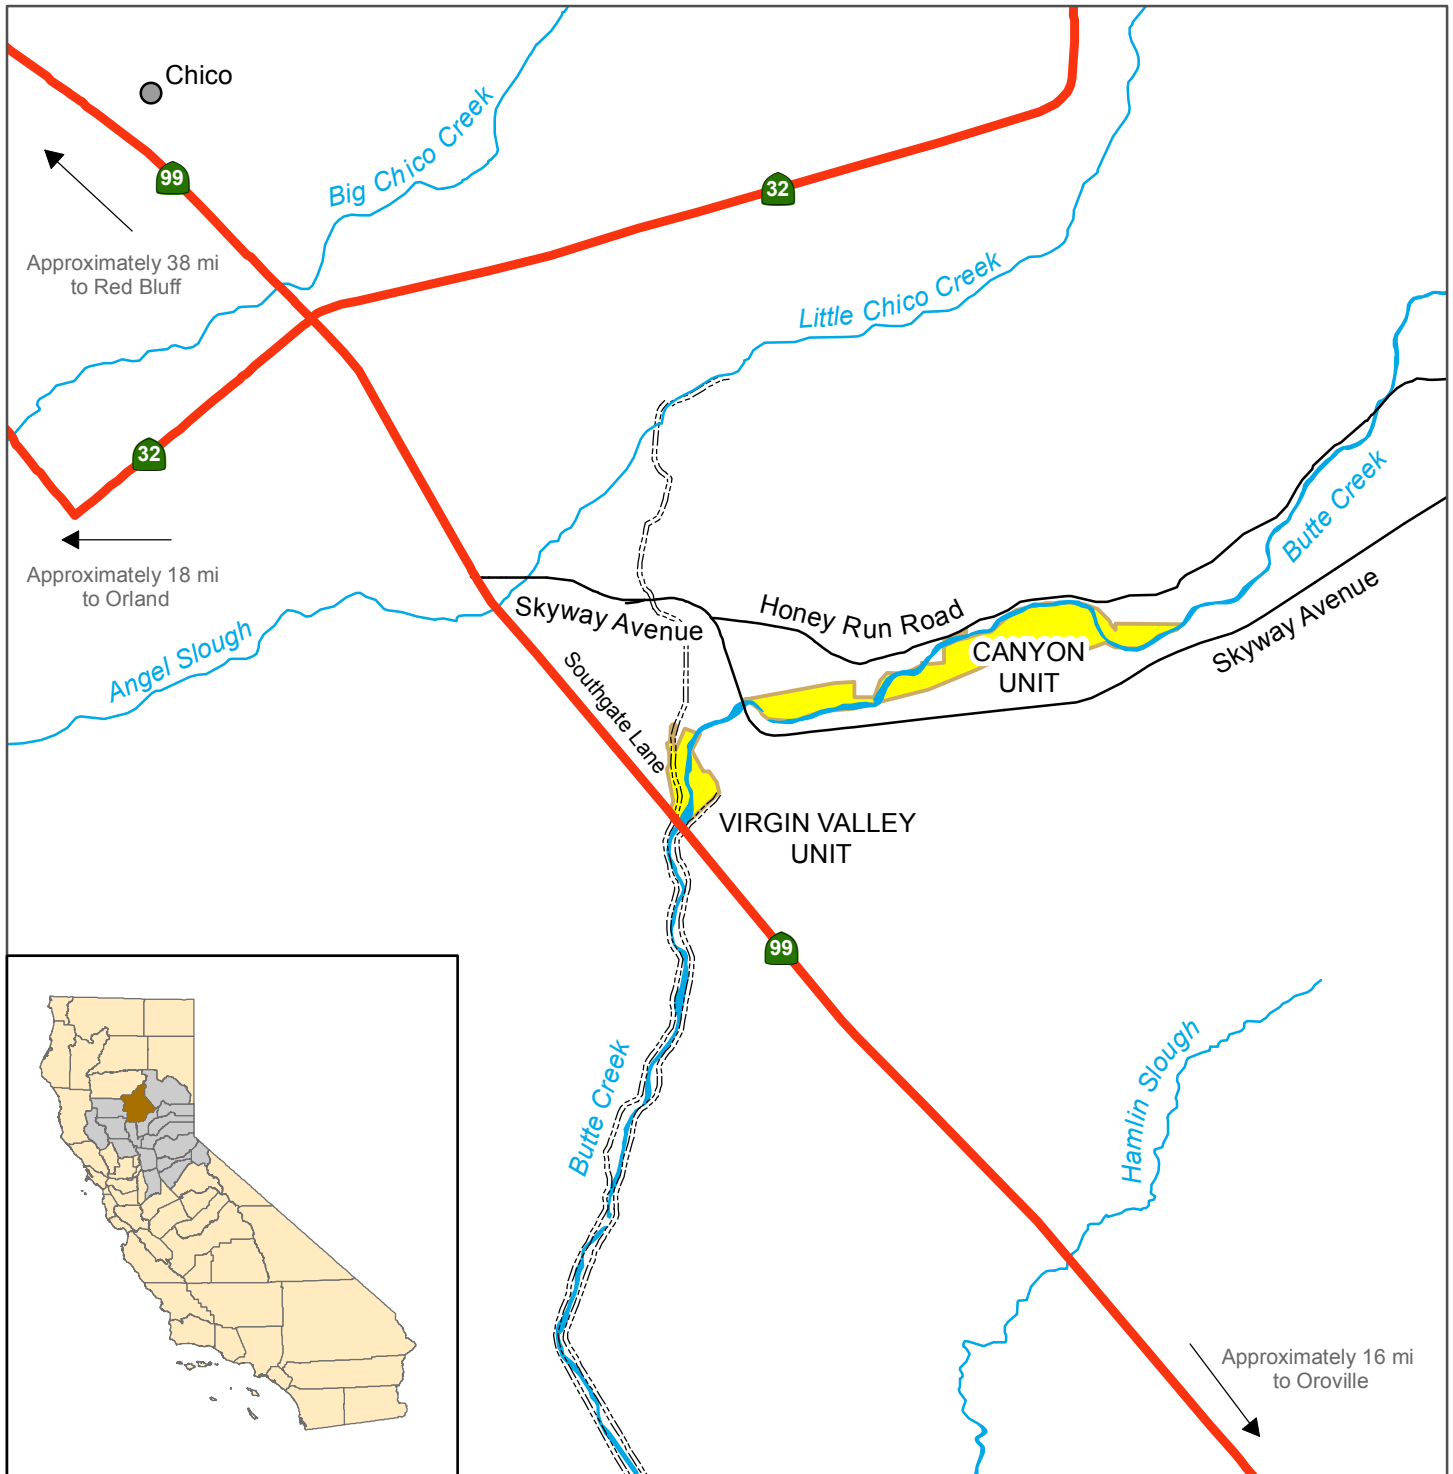

California Department of Fish and Wildlife North Central Region BUTTE CREEK CANYON ECOLOGICAL RESERVE Butte County

Ecological Reserve	State Highway
River / Creek	Local Road
	Levees - No Vehicle Access

Disclaimer: Boundaries are approximate.
Maps are intended for general purposes only.