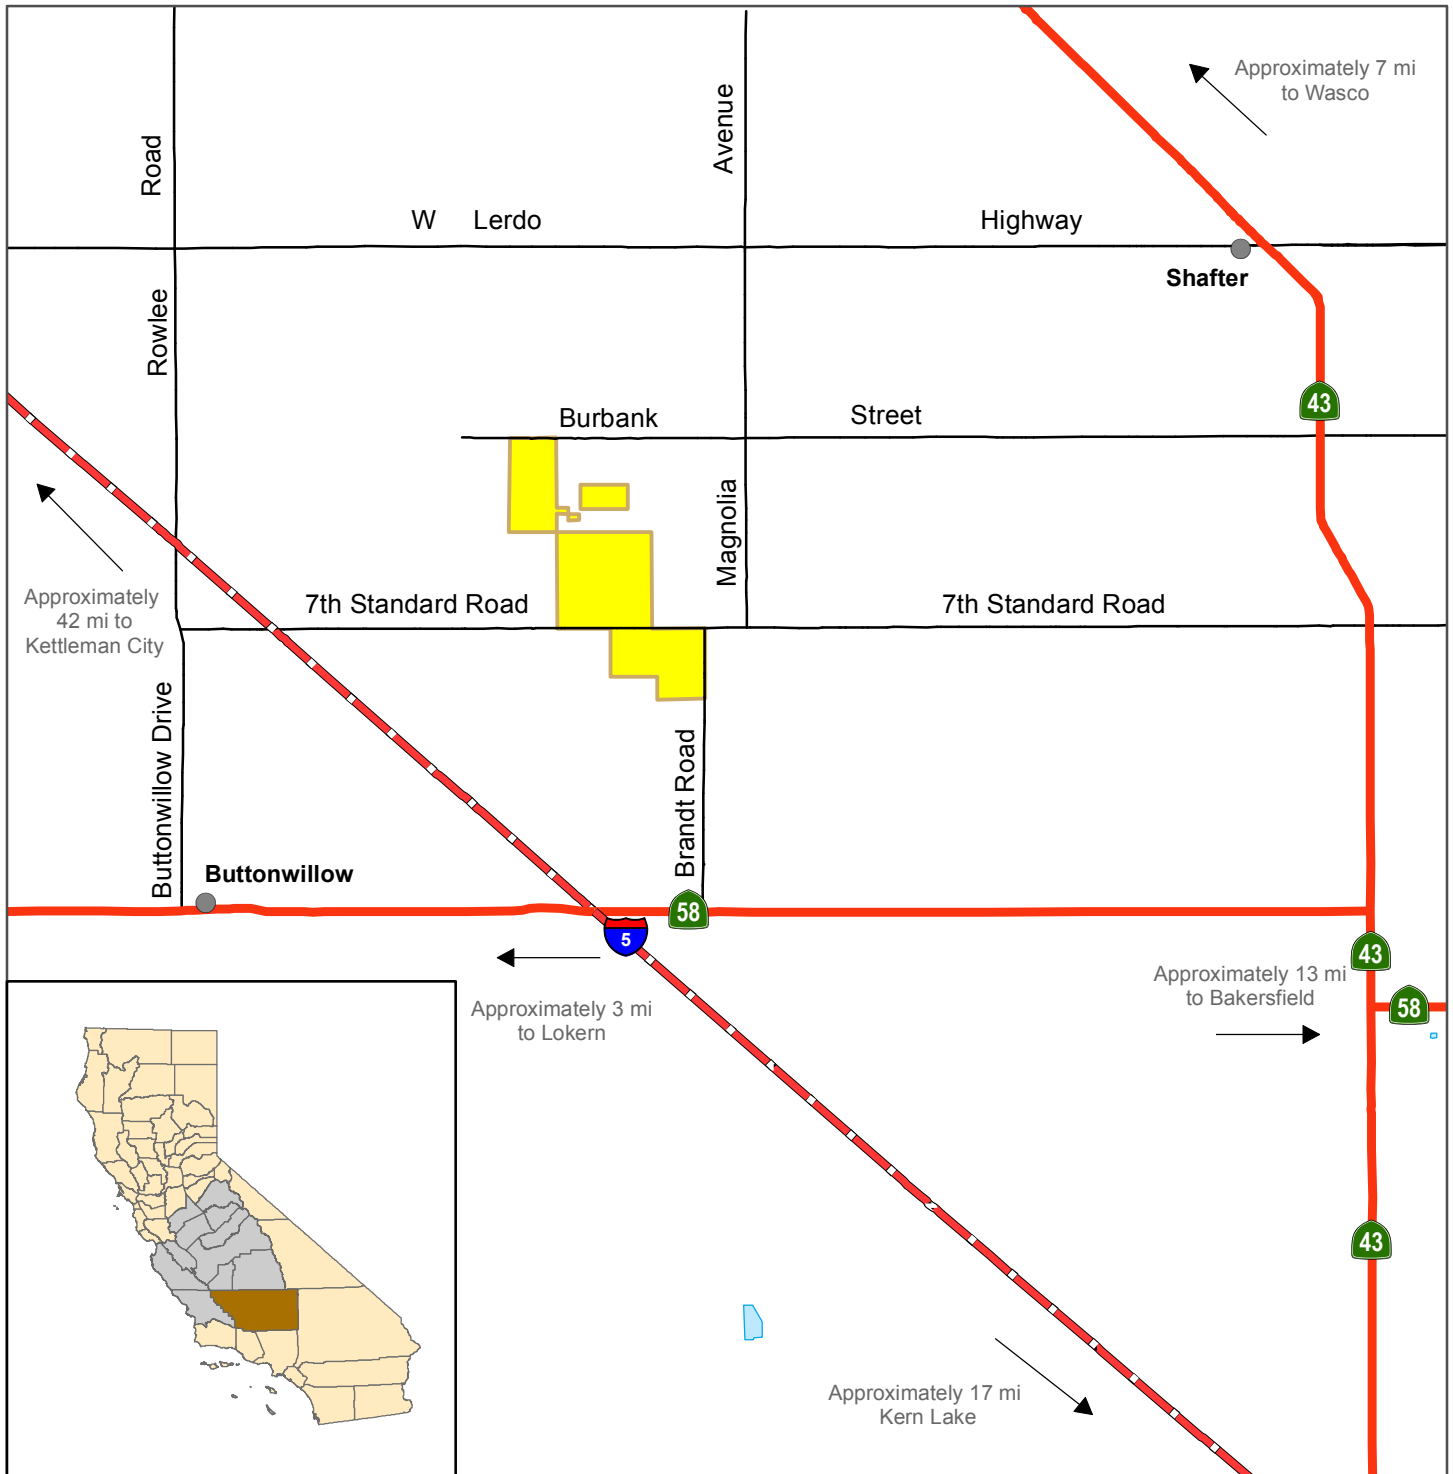

California Department of Fish and Wildlife Central Region BUTTONWILLOW ECOLOGICAL RESERVE Kern County

 Ecological Reserve	 Interstate Highway	 N	 0 2 Miles
 Local Road	 State Highway		

Disclaimer: Boundaries are approximate. Maps are intended for general purposes only.