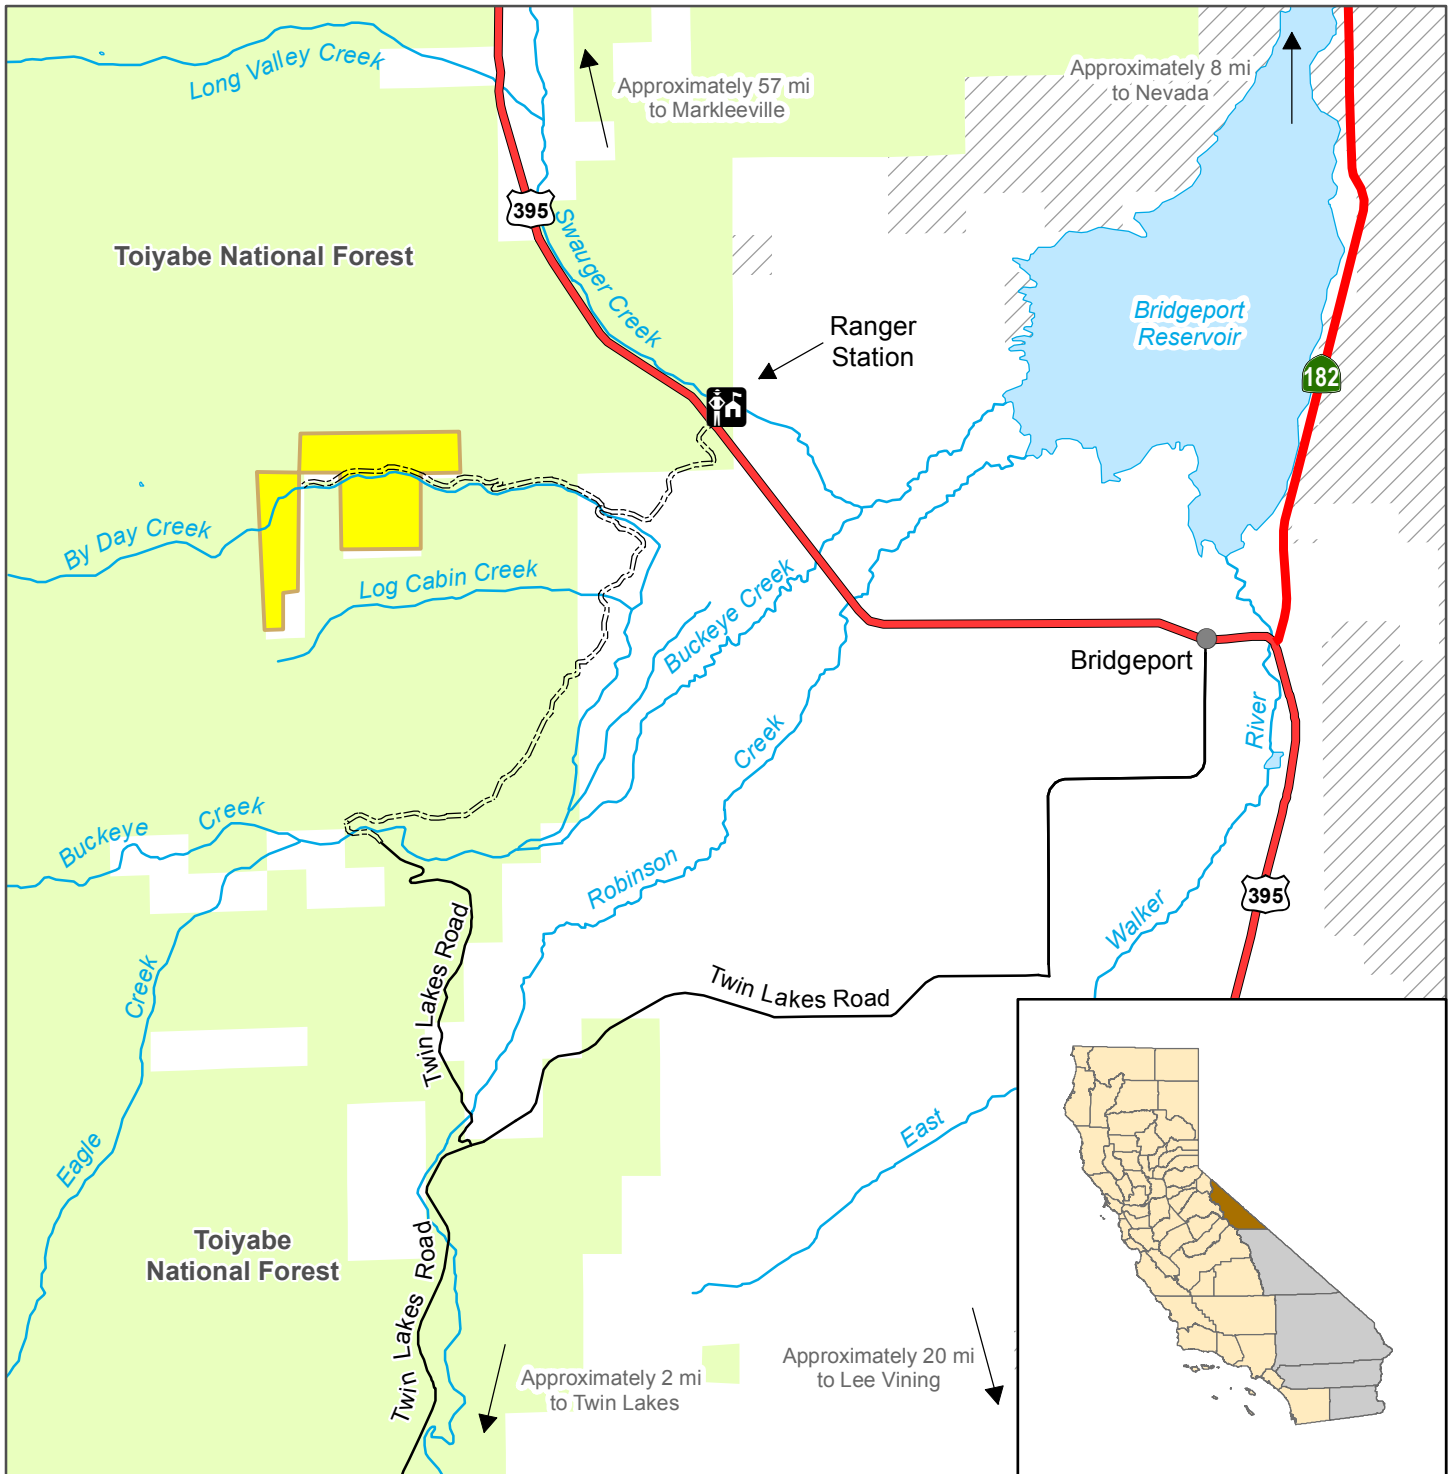

California Department of Fish and Wildlife Inland Deserts Region BY DAY CREEK ECOLOGICAL RESERVE Mono County

Ecological Reserve	U.S. Highway	 N	
National Forest	State Highway		
Bureau of Land Management	Gravel Road		

Disclaimer: Boundaries are approximate.
Maps are intended for general purposes only.

November 2014 - WLB