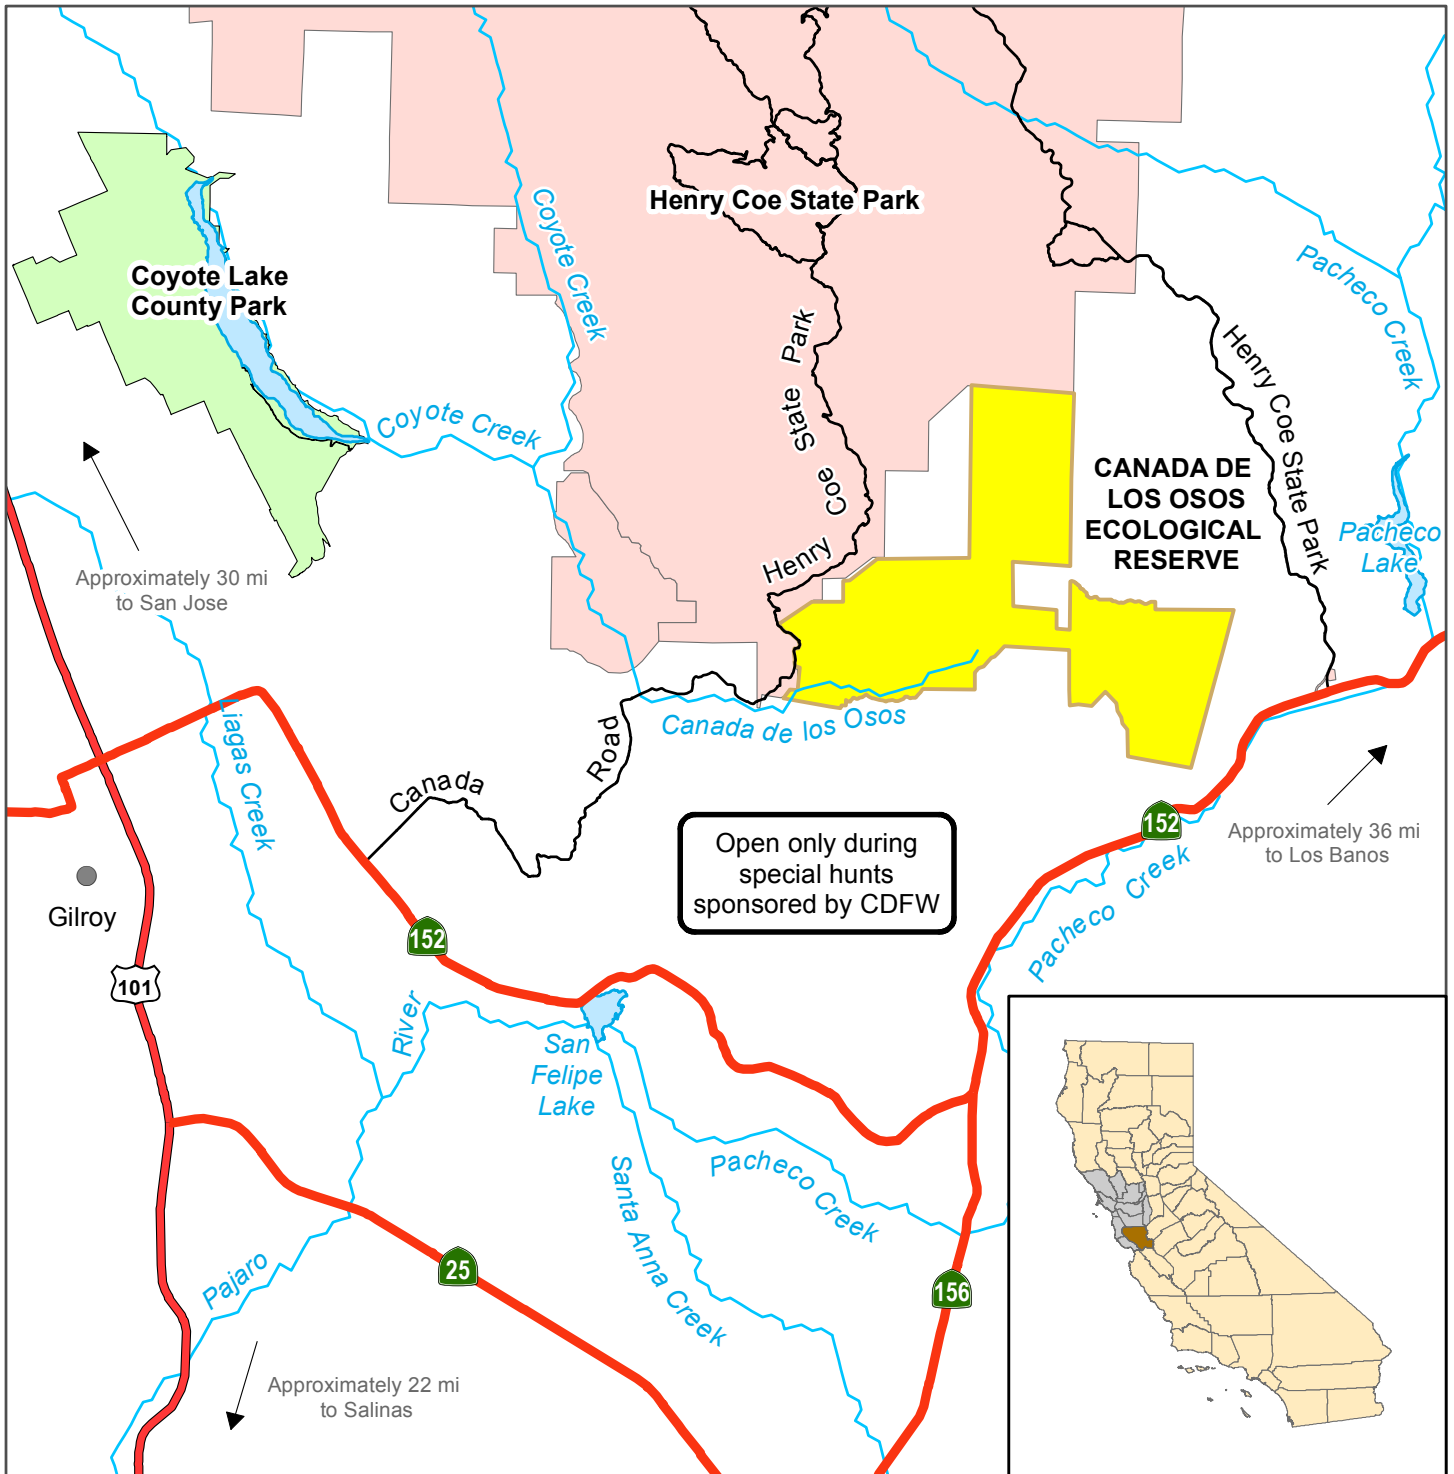

California Department of Fish and Wildlife
Bay Delta Region
CANADA DE LOS OSOS ECOLOGICAL RESERVE
Santa Clara County

Ecological Reserve	Interstate Highway
State Park	State Highway
County Park	U.S. Highway
	Local Road

Disclaimer: Boundaries are approximate.
 Maps are intended for general purposes only.

November 2014 - WLB