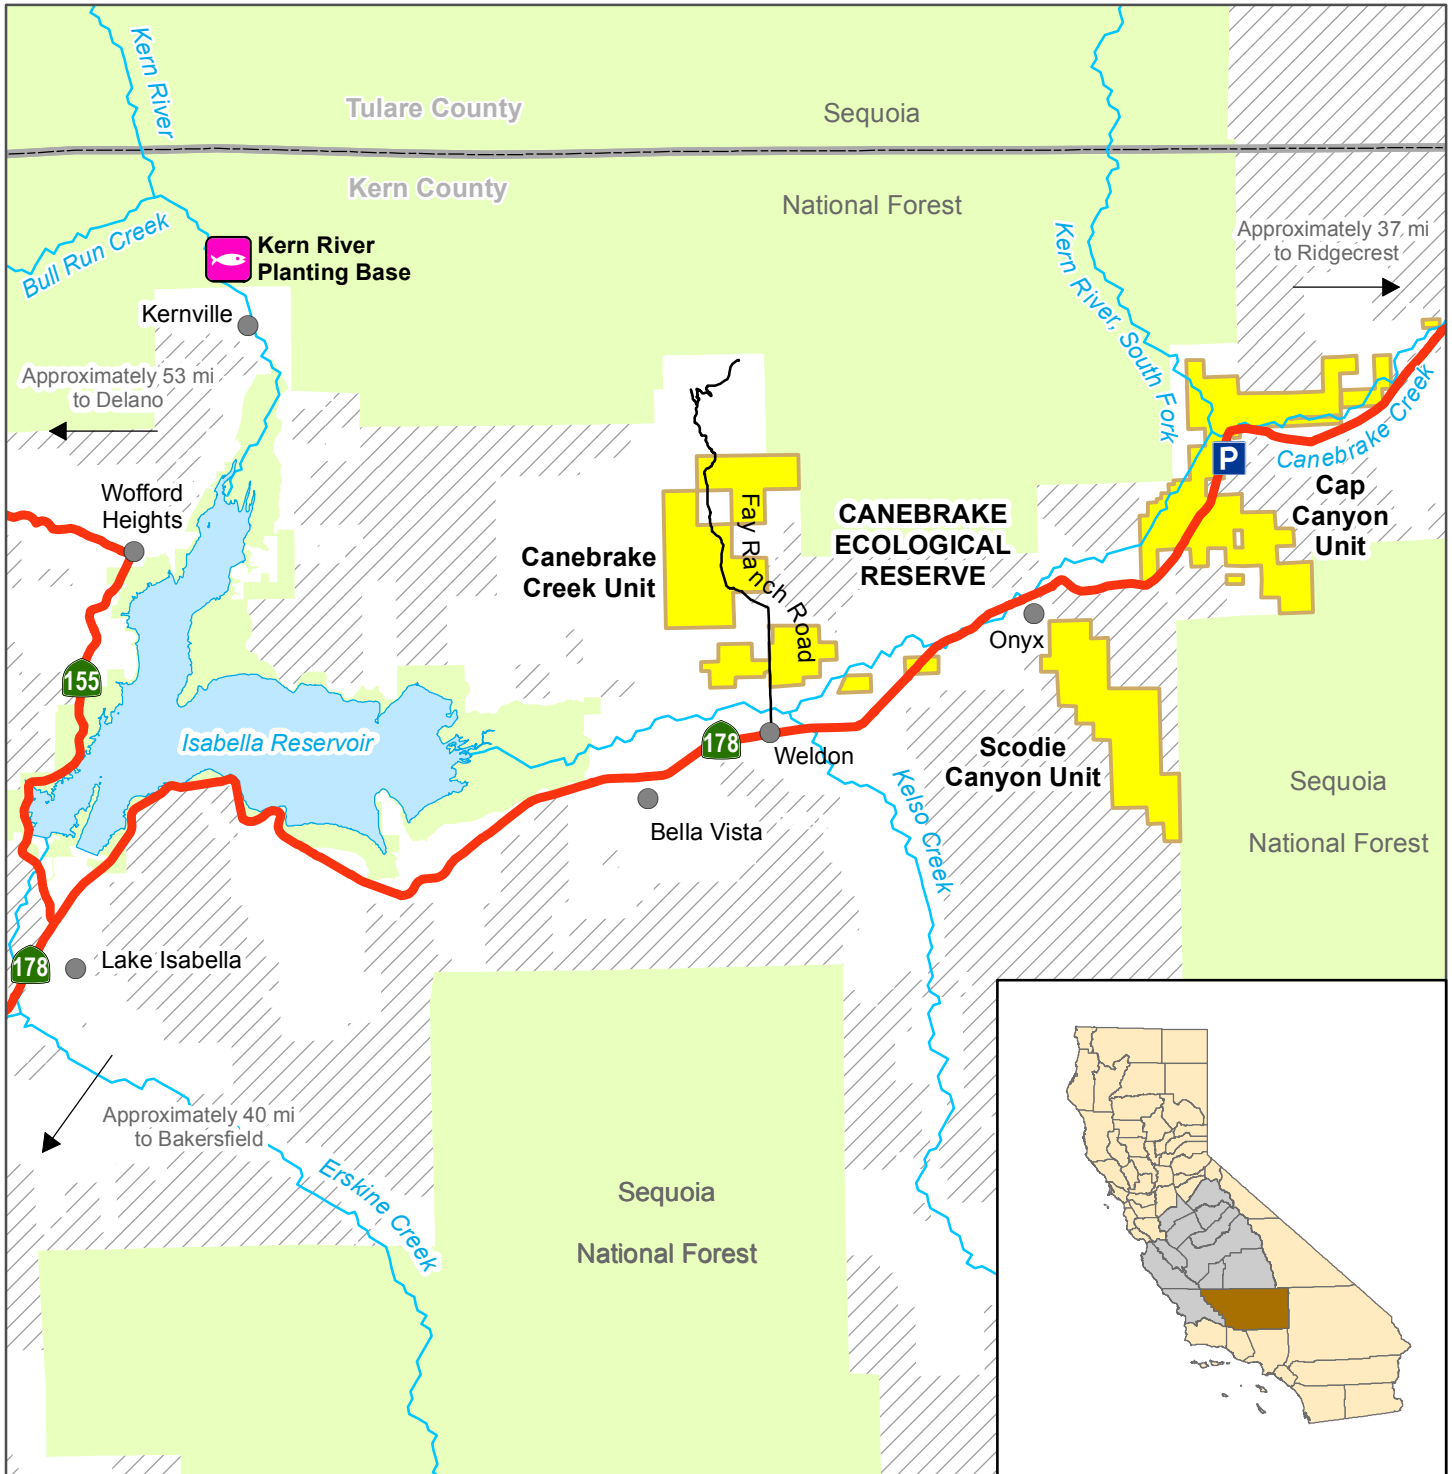

California Department of Fish and Wildlife Central Region CANEBRAKE ECOLOGICAL RESERVE Kern County

Ecological Reserve	State Highway
National Forest	Fish Hatchery
Bureau of Land Management	Parking

Disclaimer: Boundaries are approximate.
Maps are intended for general purposes only.