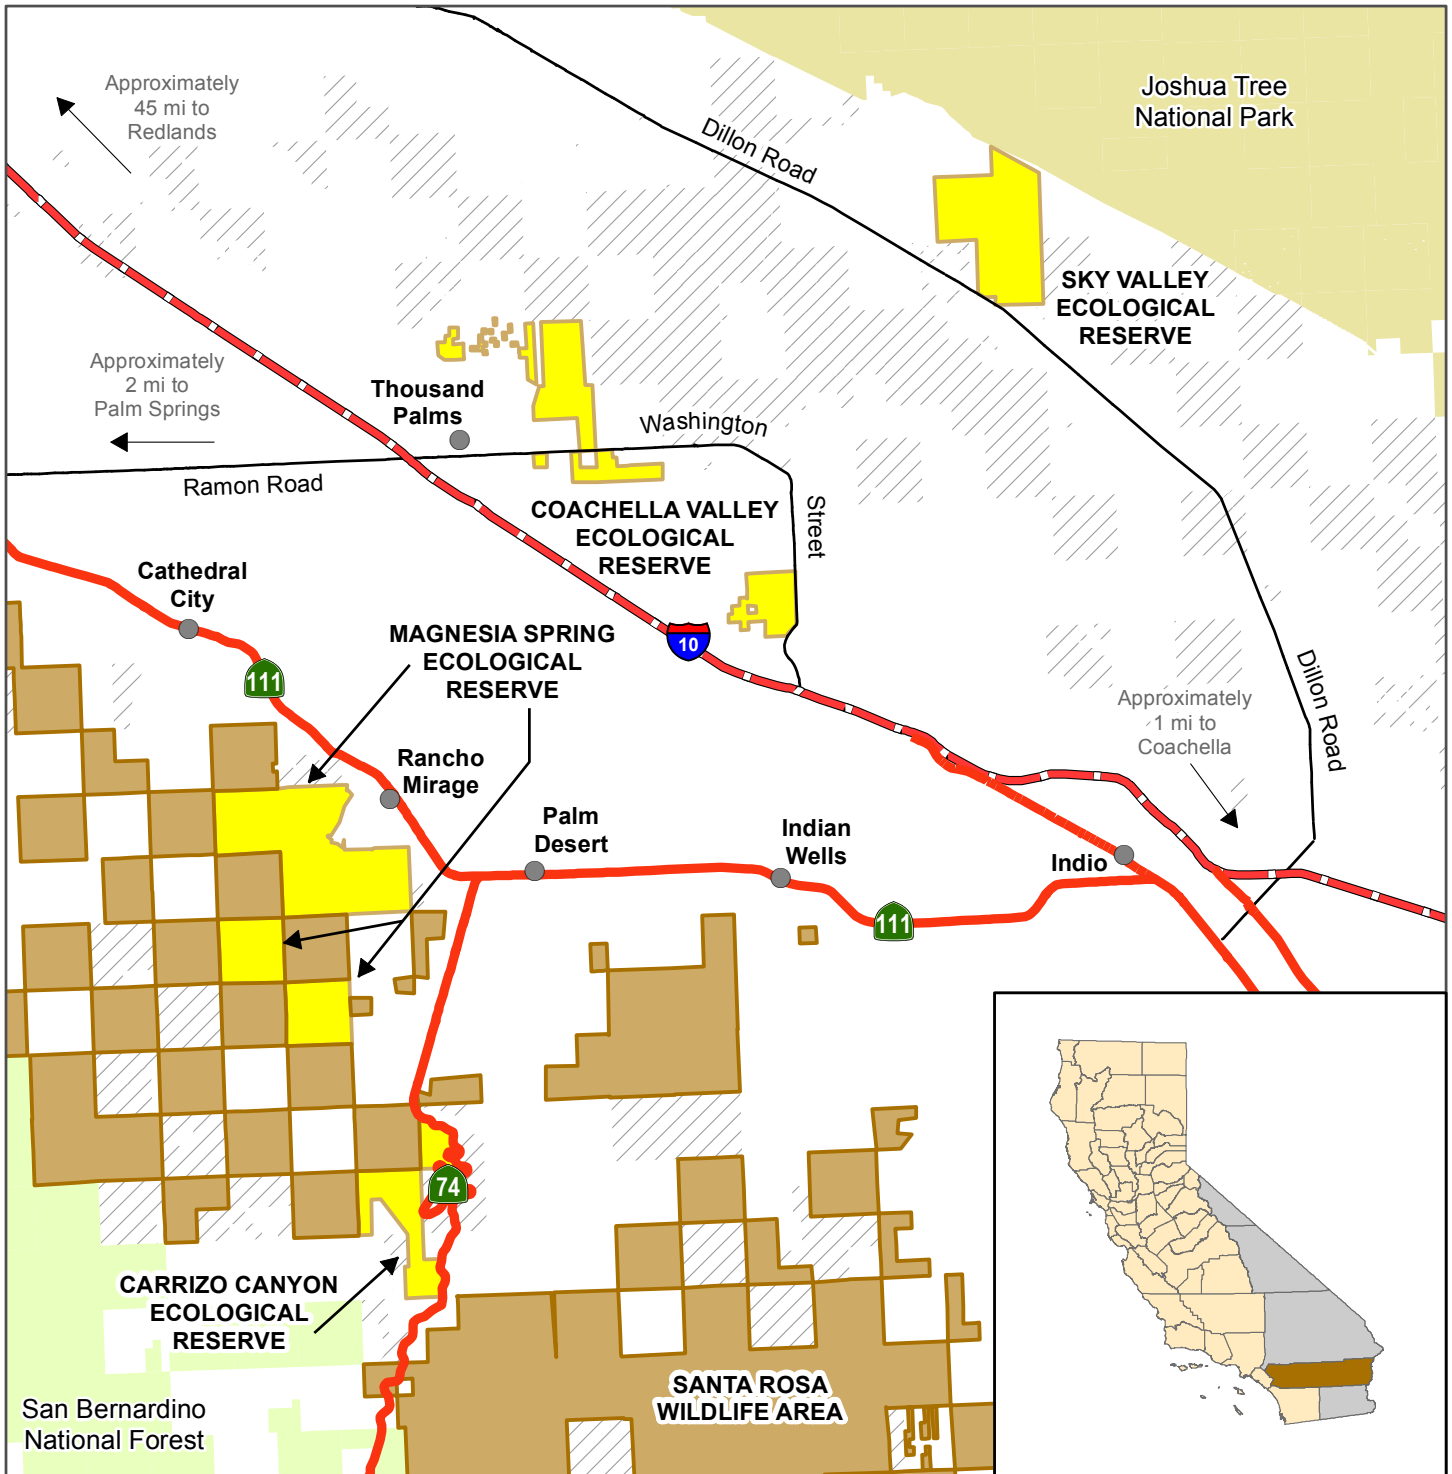

California Department of Fish and Wildlife
Inland Deserts Region
CARRIZO CANYON ECOLOGICAL RESERVE
COACHELLA VALLEY ECOLOGICAL RESERVE
MAGNESIA SPRING ECOLOGICAL RESERVE
SKY VALLEY ECOLOGICAL RESERVE
Riverside County

- | | |
|--------------------|---------------------------|
| Ecological Reserve | Bureau of Land Management |
| Wildlife Area | Interstate Highway |
| National Park | State Highway |
| National Forest | Local Road |

Disclaimer: Boundaries are approximate.
 Maps are intended for general purposes only.

December 2014 - WLB