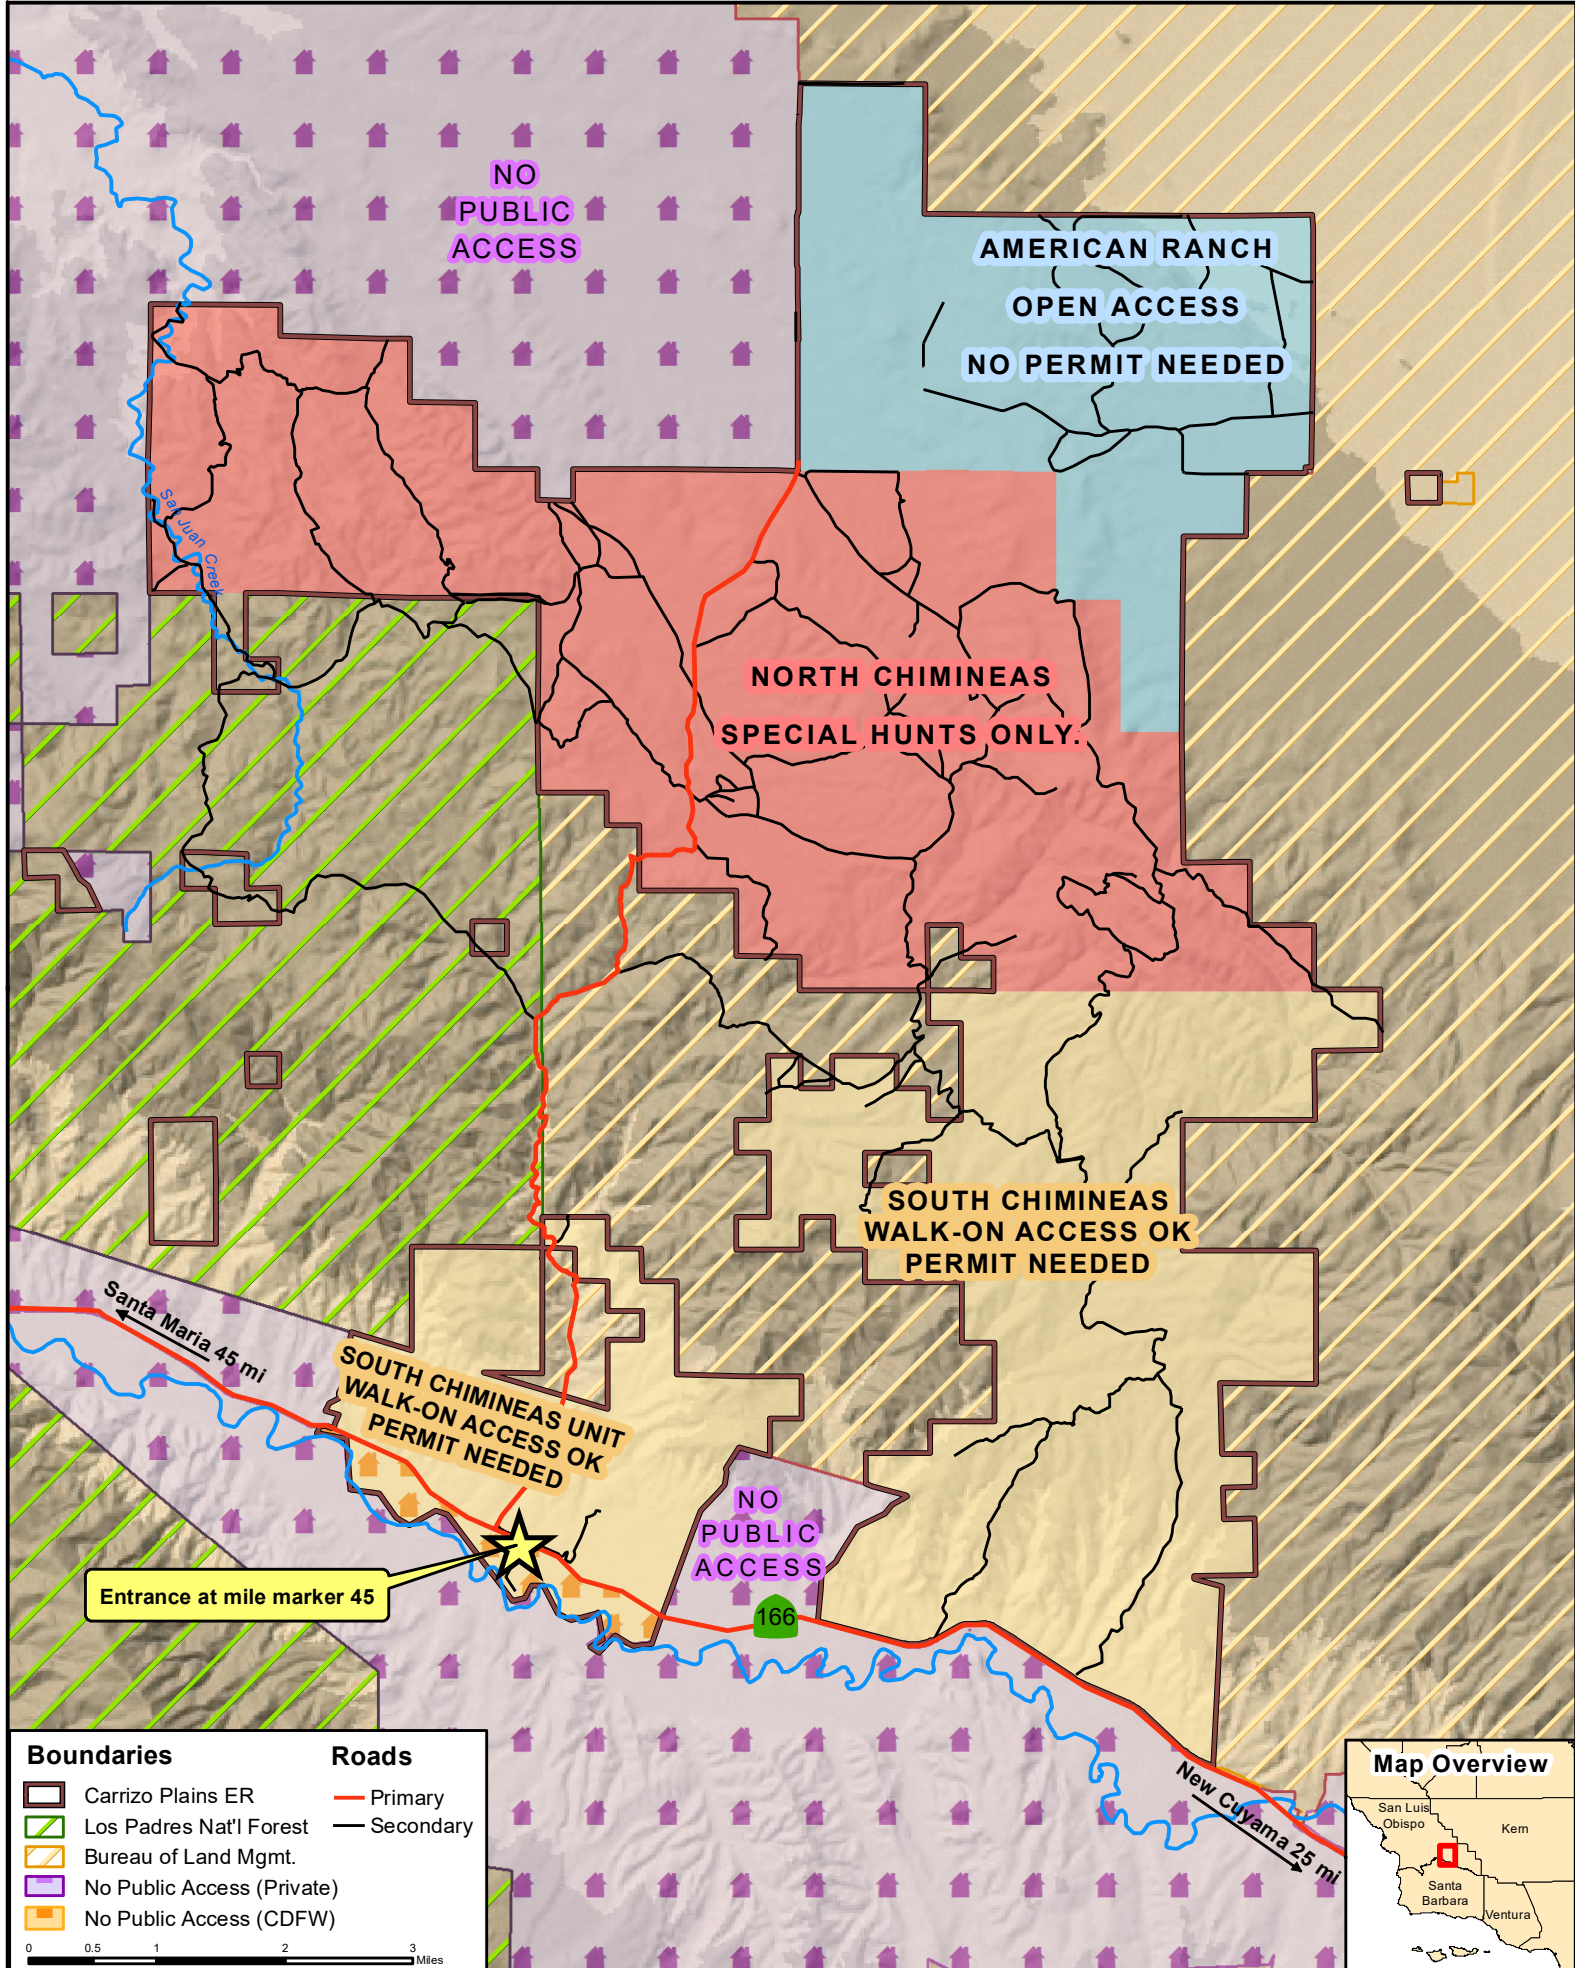

CARRIZO PLAINS ECOLOGICAL RESERVE ACCESS

Boundaries	Roads
Carrizo Plains ER	Primary
Los Padres Nat'l Forest	Secondary
Bureau of Land Mgmt.	
No Public Access (Private)	
No Public Access (CDFW)	

0 0.5 1 2 3 Miles