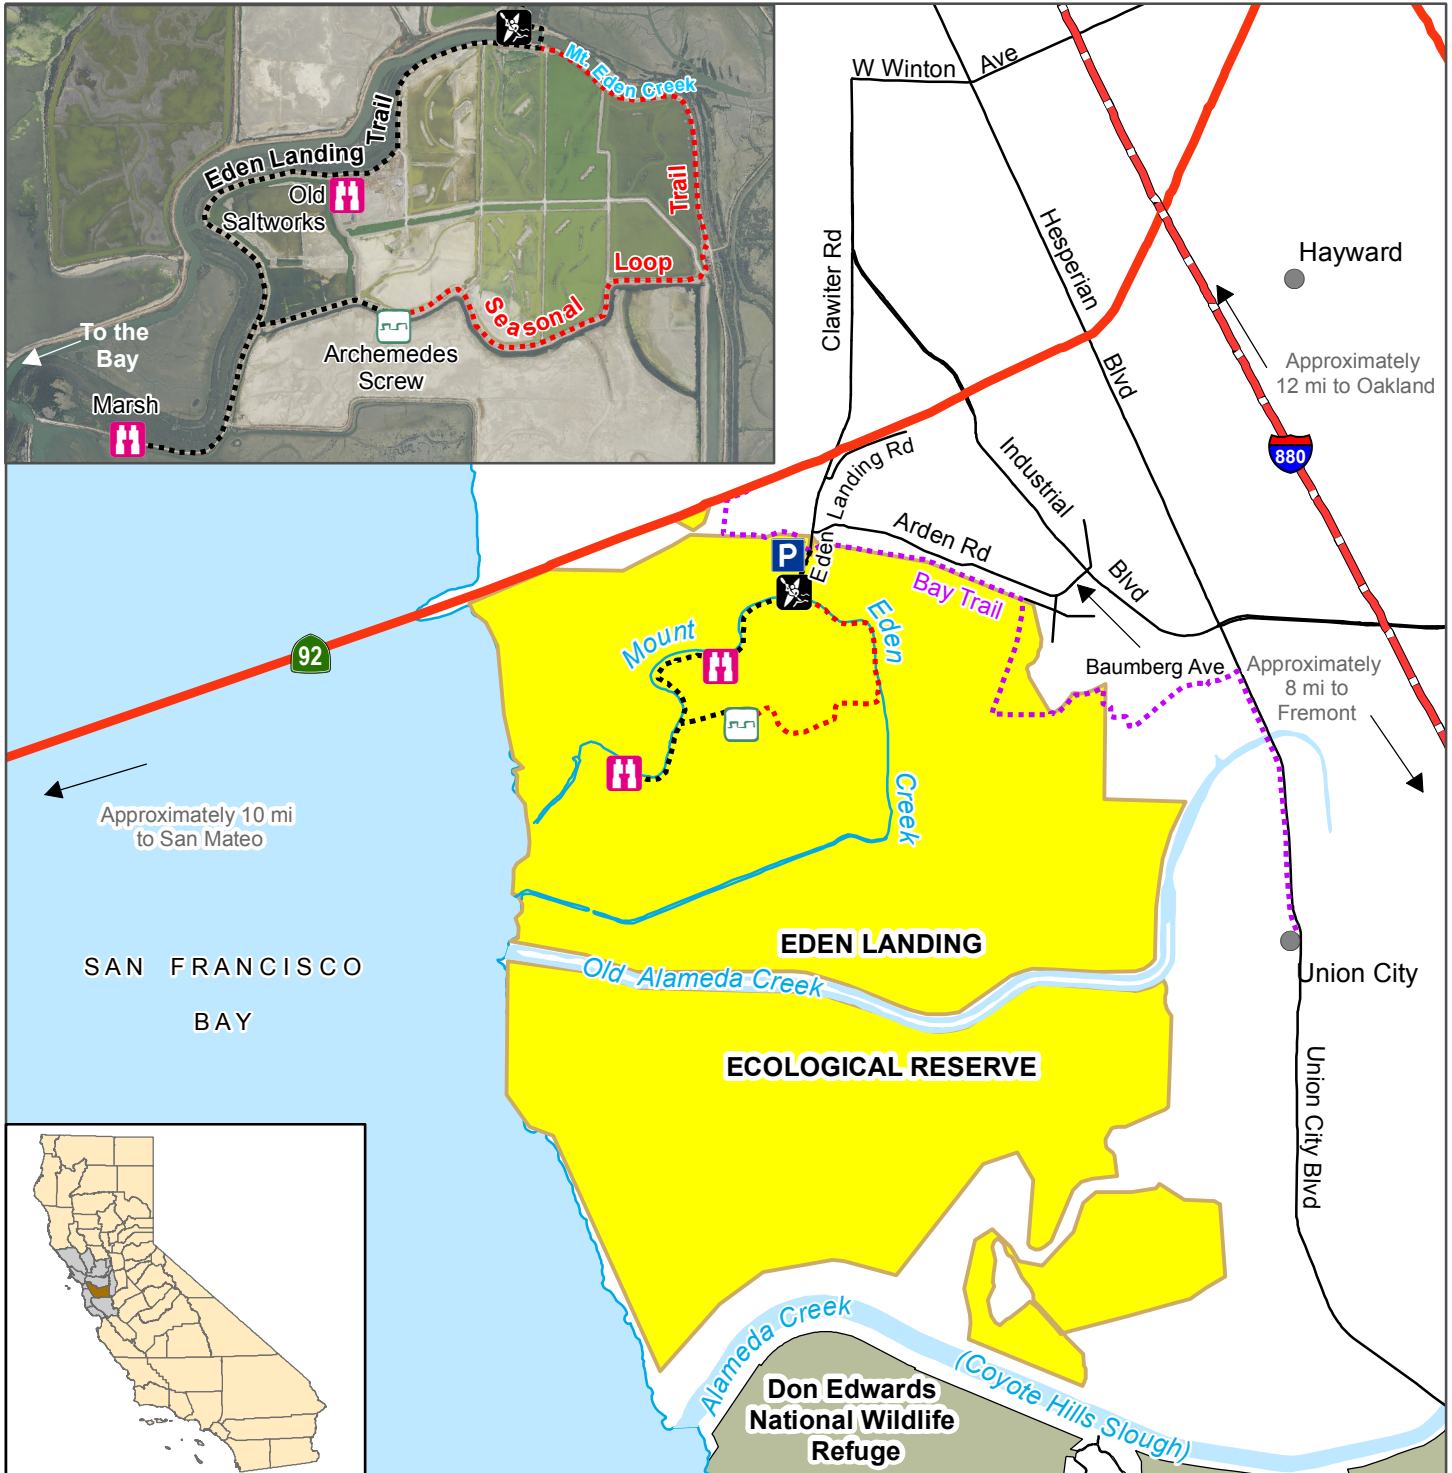

California Department of Fish and Wildlife

Bay Delta Region

EDEN LANDING ECOLOGICAL RESERVE

Alameda County

Ecological Reserve	Parking	Interstate Highway
National Wildlife Refuge	Bay Trail	State Highway
Historic Artifacts	Eden Landing Trail	Local Road
Kayak Launch	Seasonal Loop Trail	
Viewing Area/Platform		