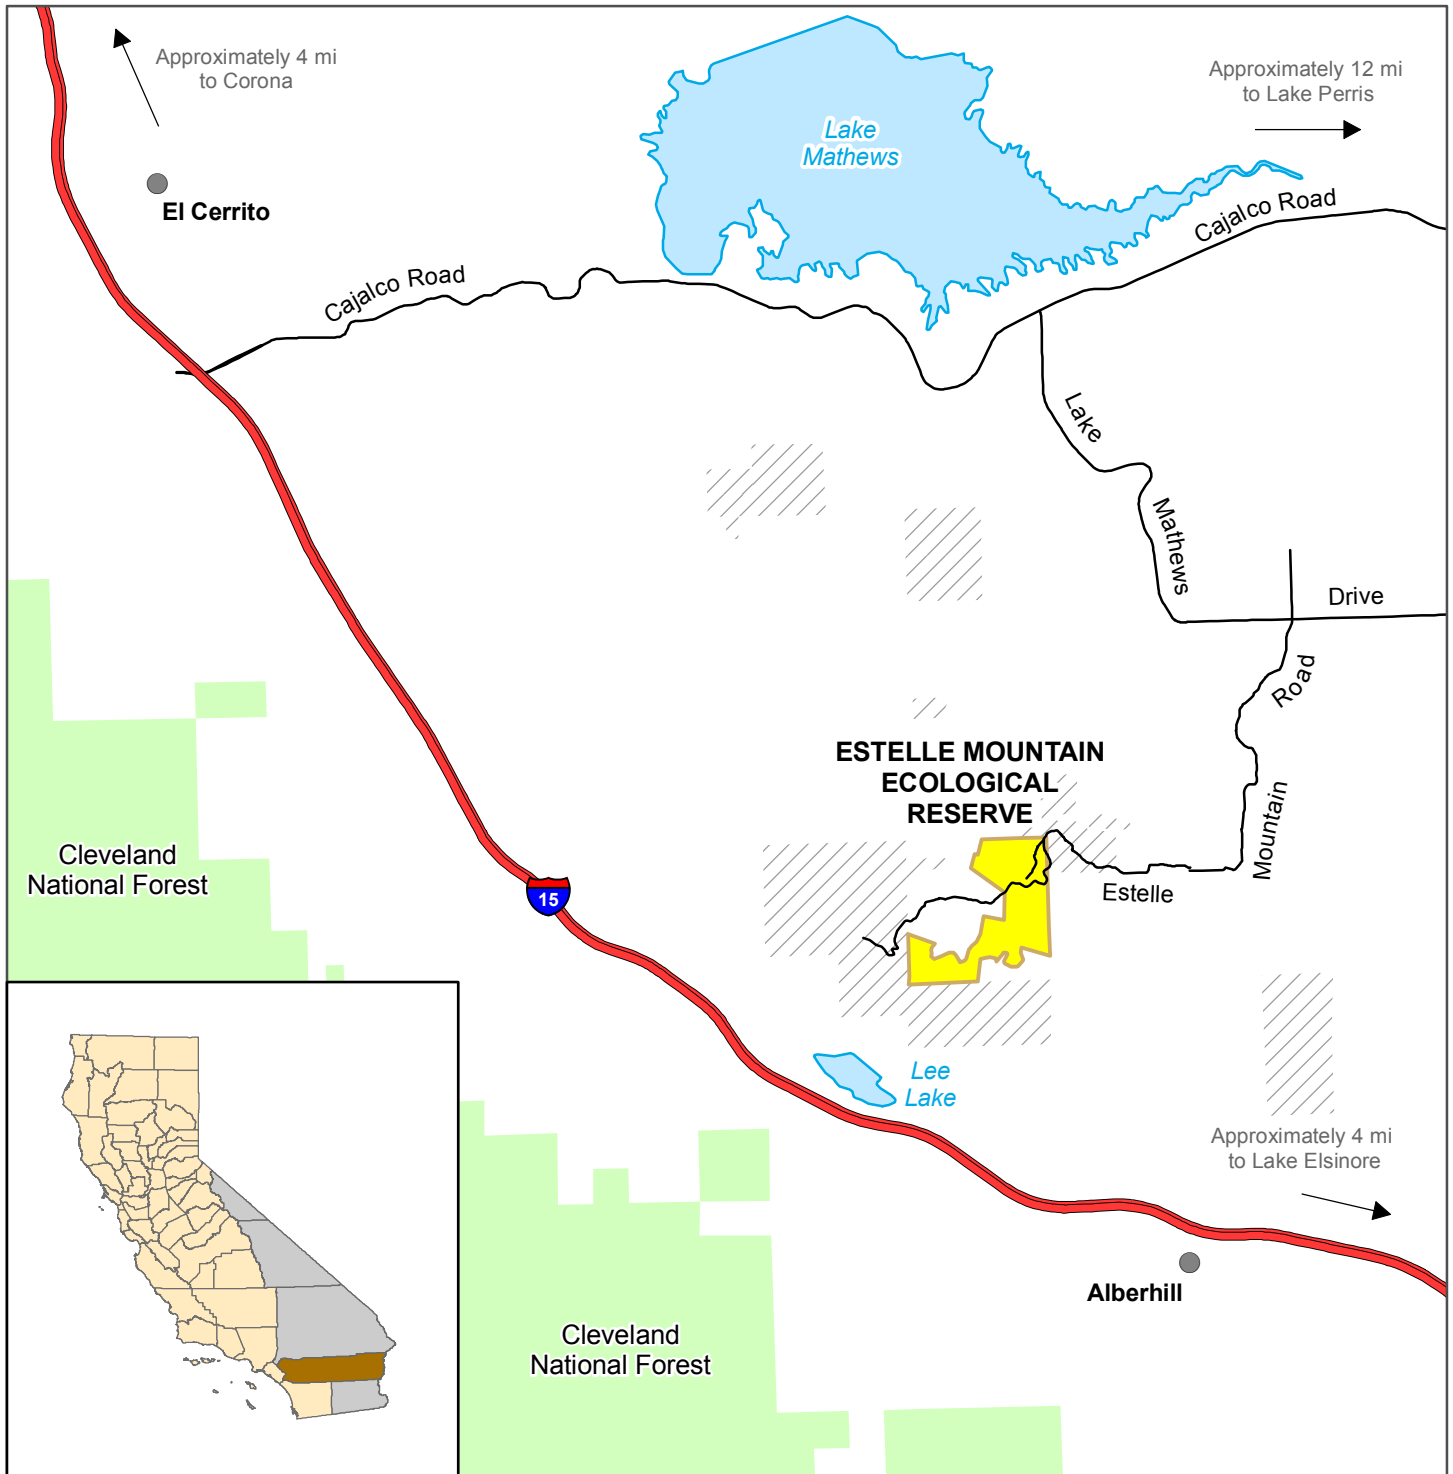

California Department of Fish and Game Inland Deserts Region ESTELLE MOUNTAIN ECOLOGICAL RESERVE Riverside County

	Ecological Reserve		Interstate Highway
	National Forest		Local Road
	Bureau of Land Management		N

0 1 Miles