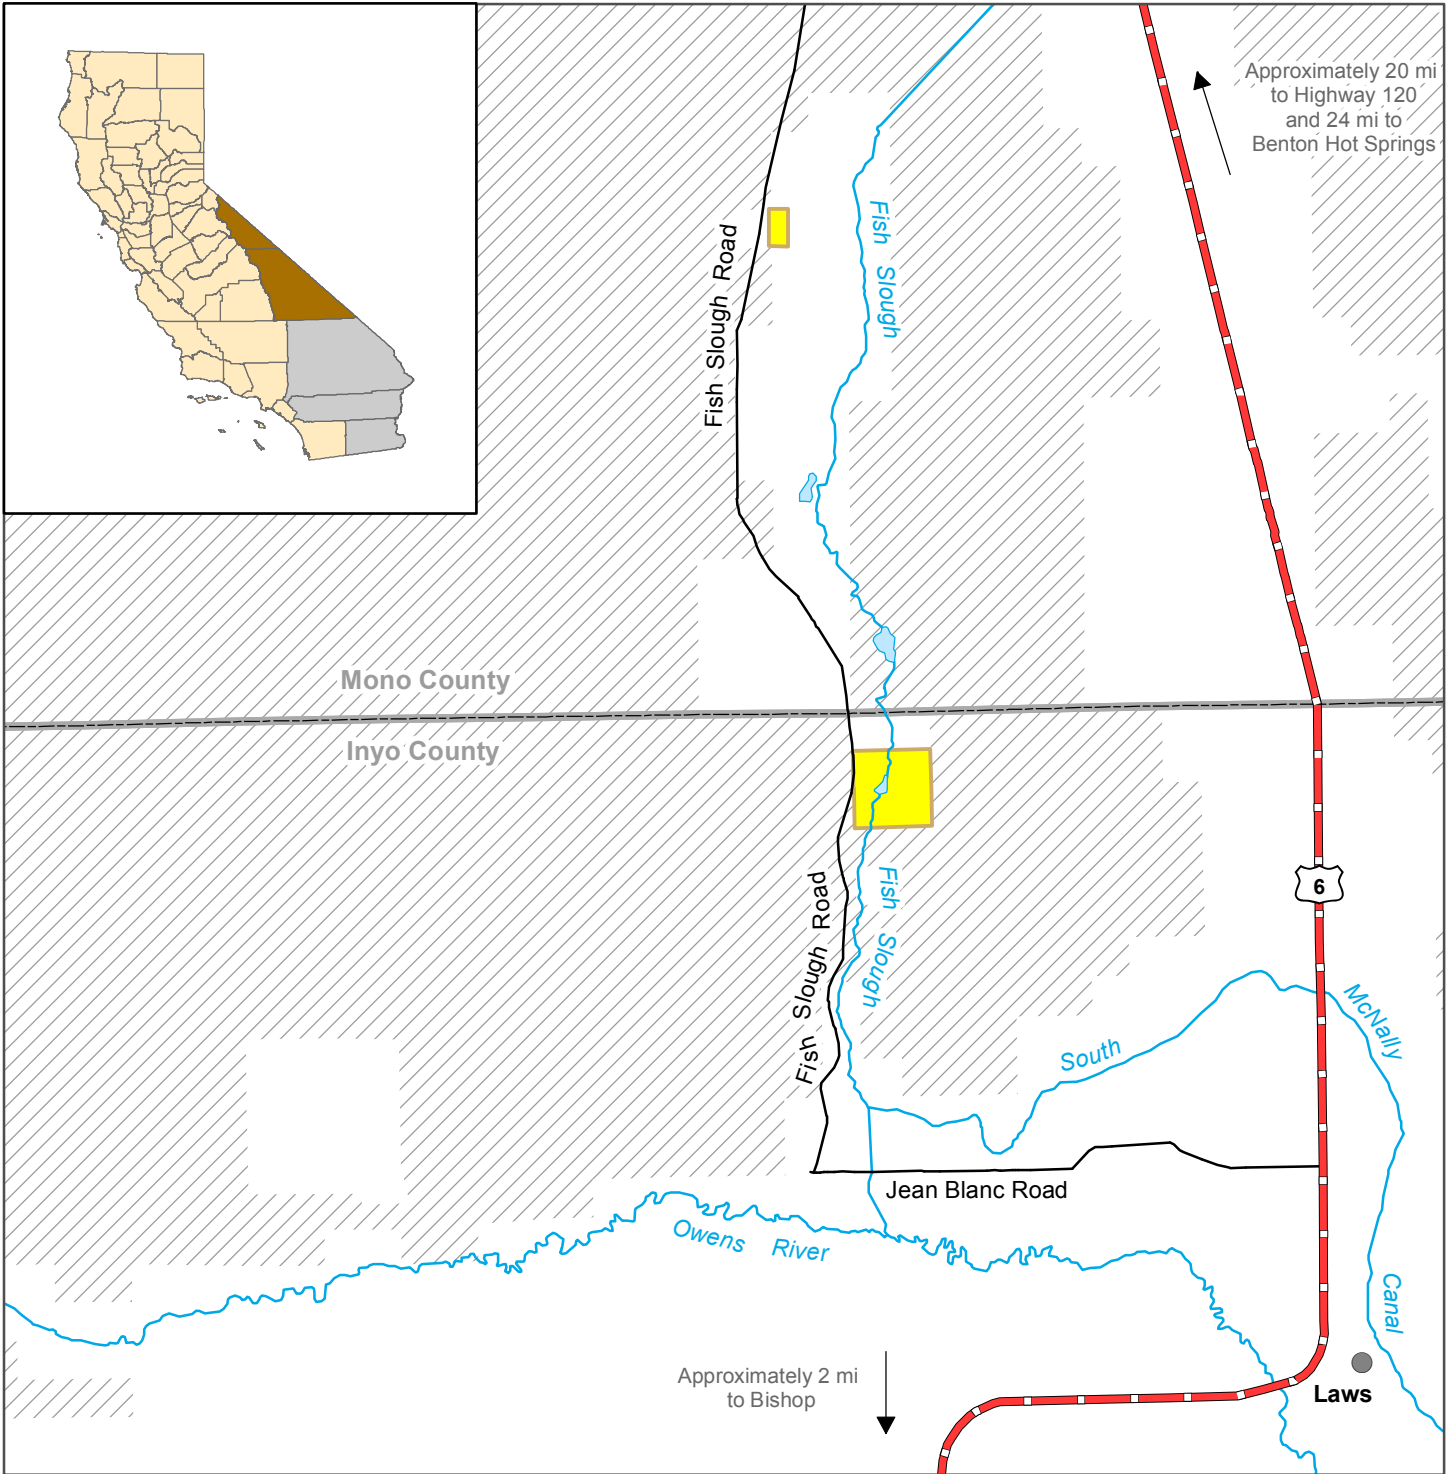

California Department of Fish and Wildlife Inland Deserts Region FISH SLOUGH ECOLOGICAL RESERVE Mono and Inyo Counties

	Ecological Reserve		U.S. Highway		
	Bureau of Land Management		Local Road		

Disclaimer: Boundaries are approximate. Maps are intended for general purposes only.