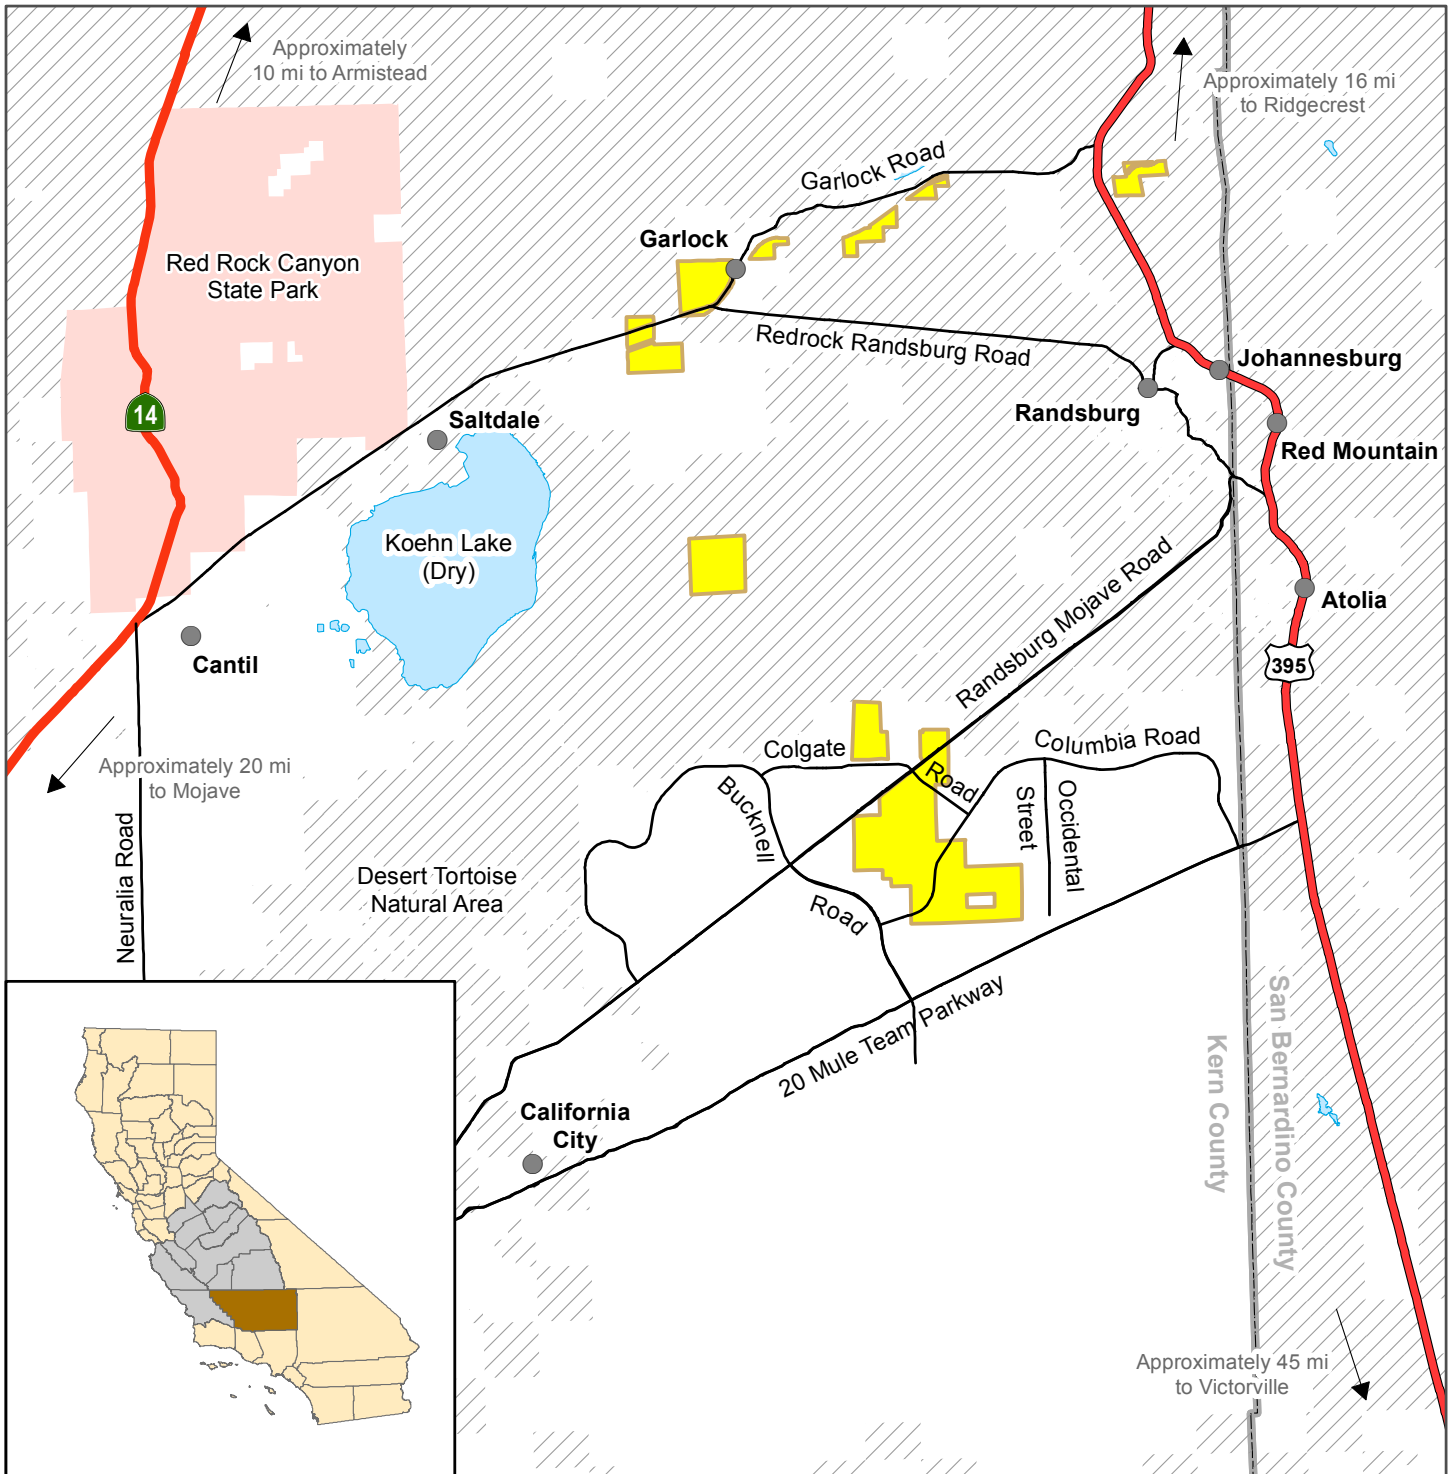

**California Department of Fish and Wildlife
Central Region
FREMONT VALLEY ECOLOGICAL RESERVE
Kern County**

 Ecological Reserve	 State Highway	 
 State Park	 U.S. Highway	
 Bureau of Land Management	 Local Road	

Disclaimer: Boundaries are approximate.
Maps are intended for general purposes only.

December 2014 - WLB