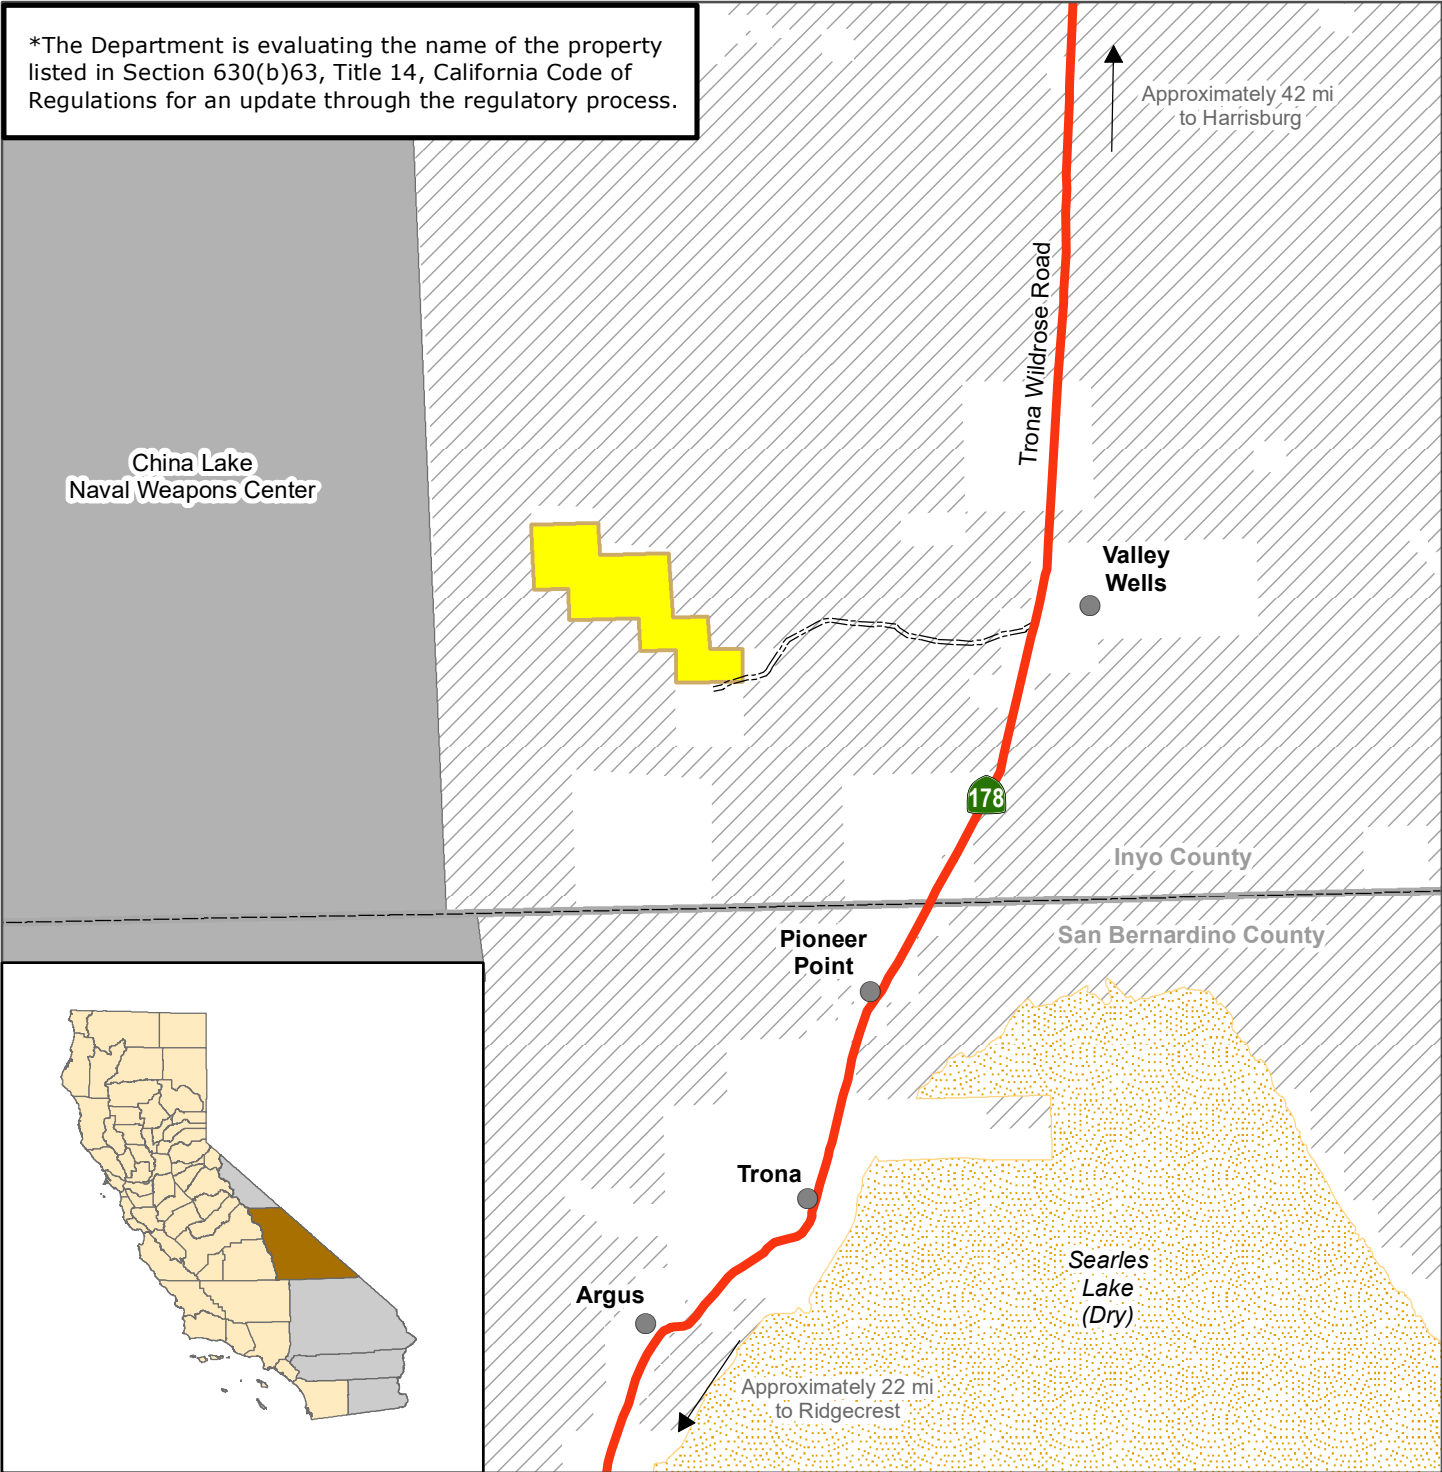

California Department of Fish and Wildlife

Inland Deserts Region

Section 630(b)63, Title 14, California Code of Regulations*

Ecological Reserve

Inyo County

*The Department is evaluating the name of the property listed in Section 630(b)63, Title 14, California Code of Regulations for an update through the regulatory process.

Ecological Reserve	State Highway	
Department of Defense	Gravel Road	
Bureau of Land Management		

Disclaimer: Boundaries are approximate. Maps are intended for general purposes only.