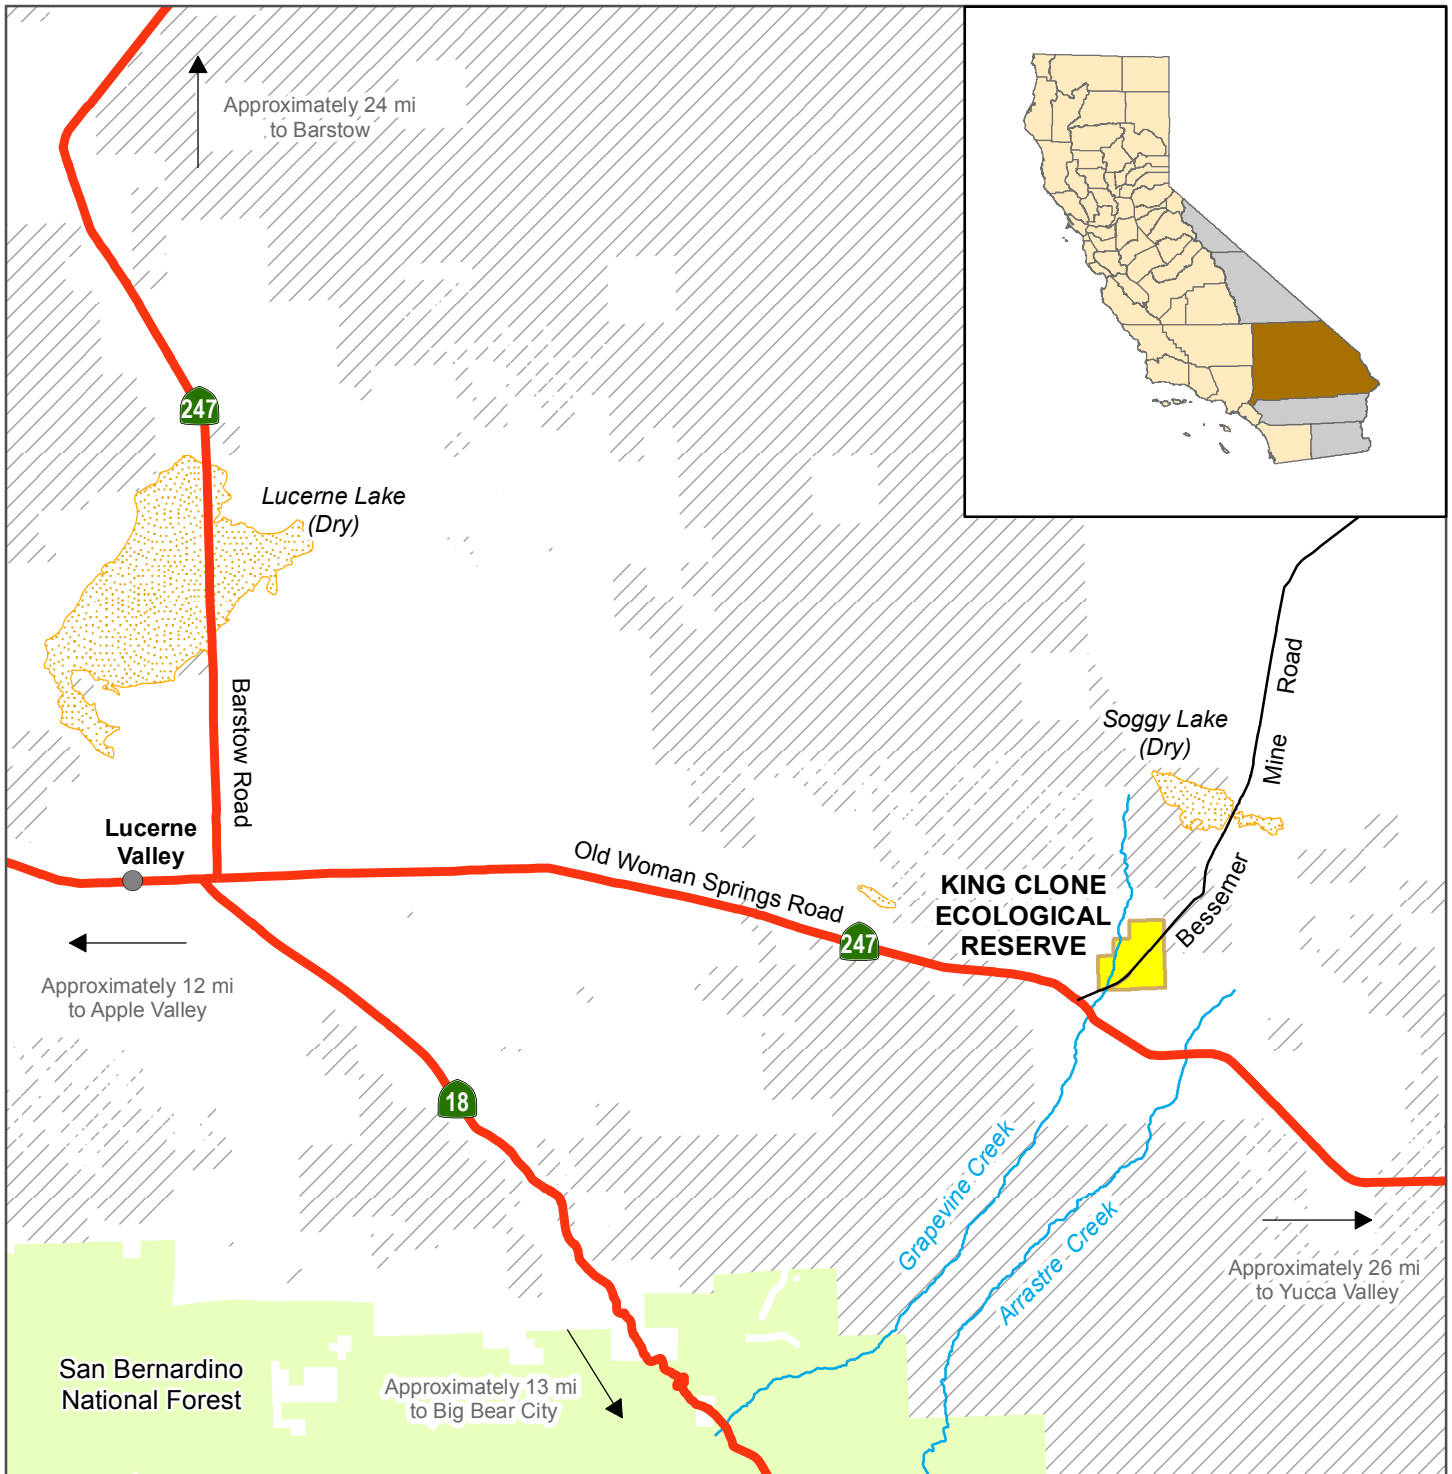

California Department of Fish and Wildlife Inland Deserts Region KING CLONE ECOLOGICAL RESERVE San Bernardino County

	Ecological Reserve		State Highway	 
	National Forest		Local Road	
	Bureau of Land Management			

Disclaimer: Boundaries are approximate.
Maps are intended for general purposes only.

November 2014 -WLB