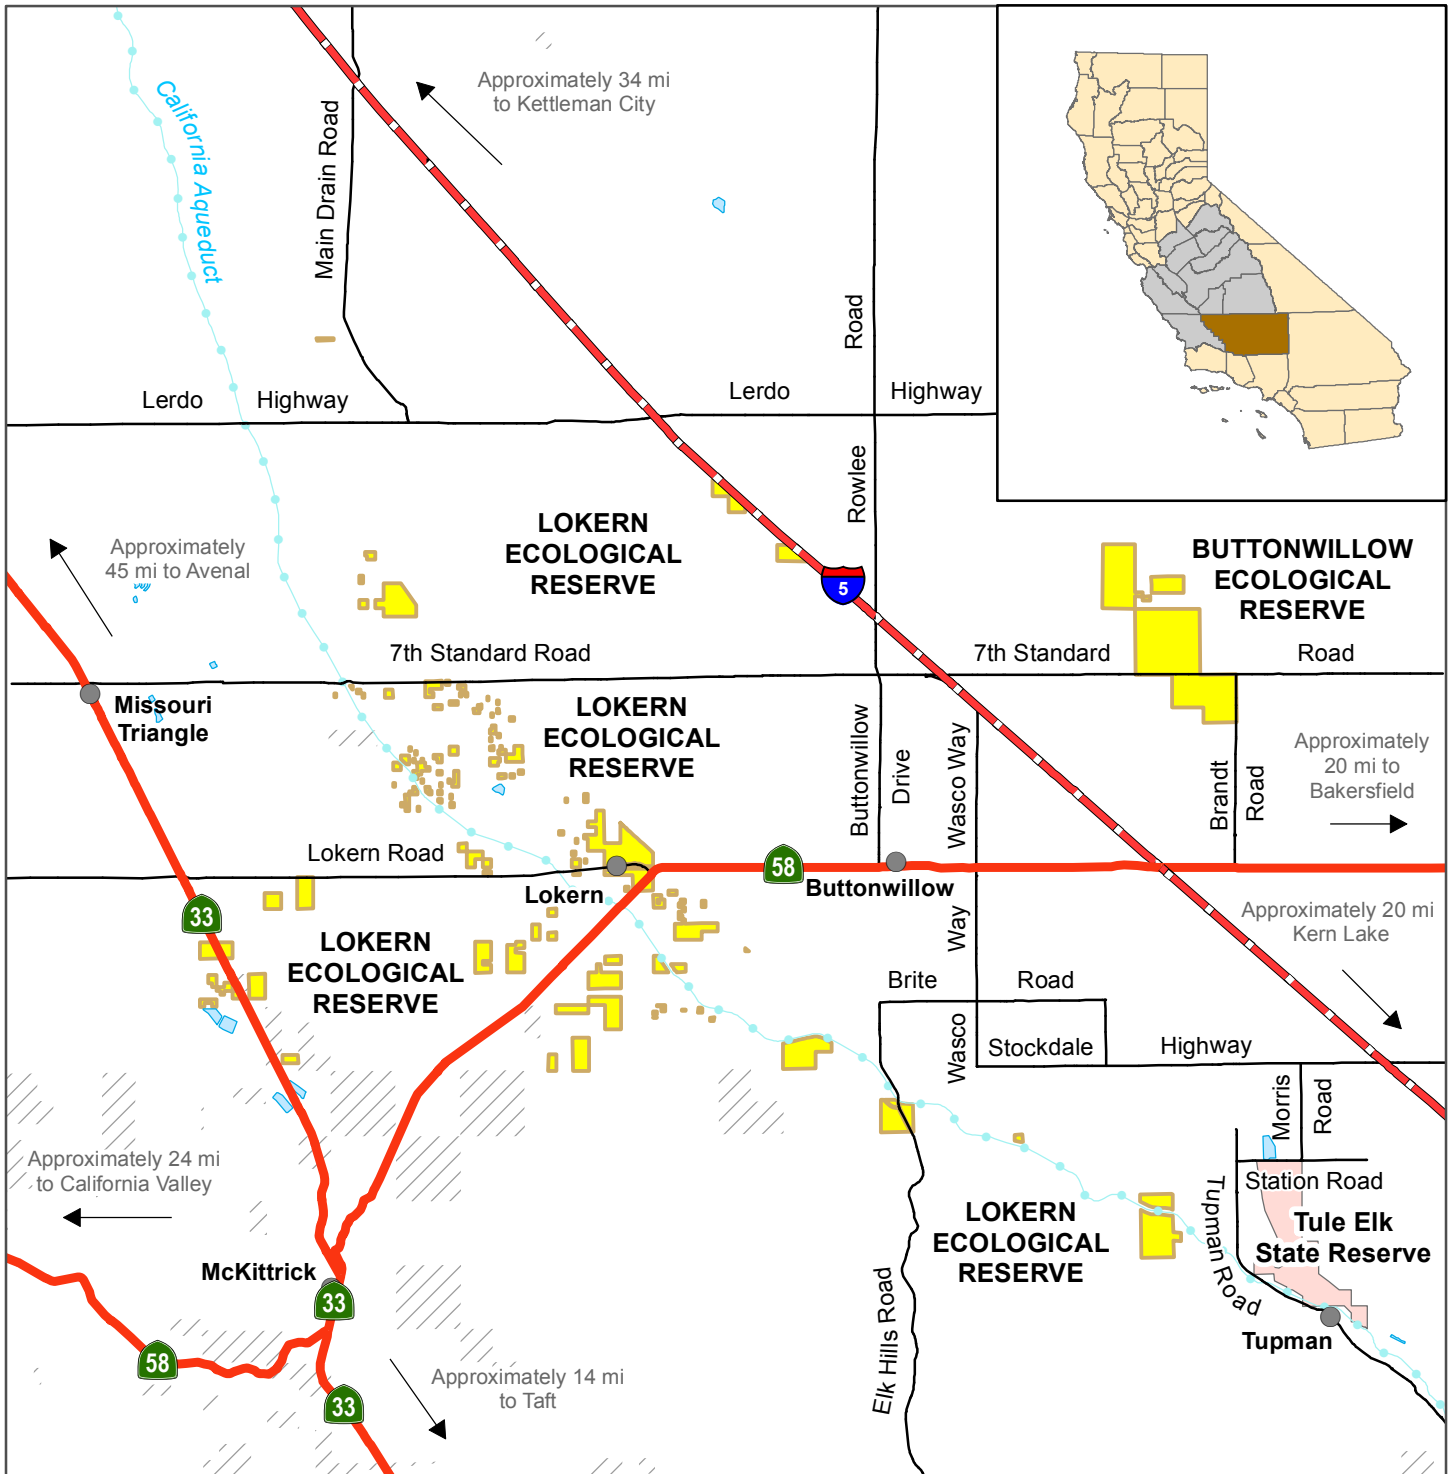

California Department of Fish and Wildlife Central Region LOKERN ECOLOGICAL RESERVE Kern County

	Ecological Reserve		Interstate Highway
	State Reserve		State Highway
	Bureau of Land Management		Local Road

Disclaimer: Boundaries are approximate.
Maps are intended for general purposes only.

March 2013 - Lisa Ohara, WLB